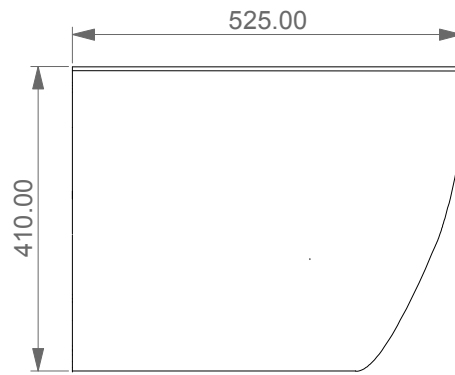

FRONT

LEFT

GSG
CERAMIC DESIGN

Bidet a terra Brio monoforo
(senza foro, tre fori su richiesta).
Brio bidet back to wall one hole
(no hole, three holes on request).

TOP

REAR

SECTION

Designation
Bidet a terra Brio monoforo
(senza foro, tre fori su richiesta).
Brio bidet back to wall one hole
(no hole, three holes on request).

Scale
1:10

cod. BRBI01

GSG
CERAMIC DESIGN

This drawing including the respected data may neither be duplicated nor modified nor altered without the consent of GSG Ceramic Design. The use of the data/technical drawings take place at users own risk and under exclusion of any liability of GSG Ceramic Design. The dimensions are not binding; products are subject to changes. Measurement shown may be subjected to small variations or are indicative.