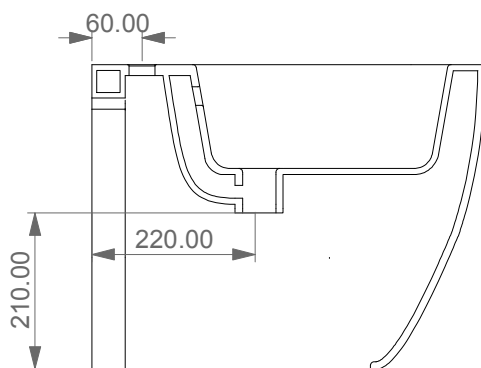

FRONT

LEFT

GSG
CERAMIC DESIGN

Bidet a terra Brio monoforo
(senza foro, tre fori su richiesta).
Brio bidet back to wall one hole
(no hole, three holes on request).

TOP

REAR

SECTION

Designation
Bidet a terra Brio monoforo
(senza foro, tre fori su richiesta).
Brio bidet back to wall one hole
(no hole, three holes on request).

Scale
1:10

cod. BRBI01

GSG
CERAMIC DESIGN

This drawing including the respected data may neither be duplicated nor modified nor altered without the consent of GSG Ceramic Design. The use of the data/technical drawings take place at users own risk and under exclusion of any liability of GSG Ceramic Design. The dimensions are not binding; products are subject to changes. Measurement shown may be subjected to small variations or are indicative.