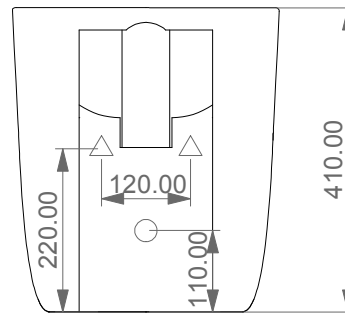

FRONT

LEFT

GSG
CERAMIC DESIGN

Bidet a terra Brio monoforo
(senza foro, tre fori su richiesta).
Brio bidet back to wall one hole
(no hole, three holes on request).

TOP

REAR

SECTION

Designation
Bidet a terra Brio monoforo
(senza foro, tre fori su richiesta).
Brio bidet back to wall one hole
(no hole, three holes on request).

Scale
1:10

cod. BRBI01

GSG
CERAMIC DESIGN

This drawing including the respected data may neither be duplicated nor modified nor altered without the consent of GSG Ceramic Design. The use of the data/technical drawings take place at users own risk and under exclusion of any liability of GSG Ceramic Design. The dimensions are not binding; products are subject to changes. Measurement shown may be subjected to small variations or are indicative.