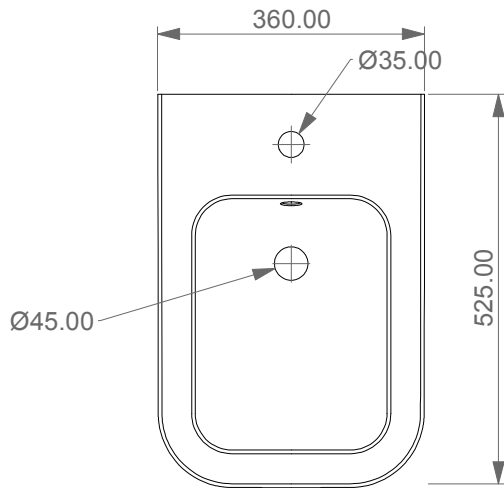

FRONT

LEFT

GSG
CERAMIC DESIGN

Bidet a terra Brio monoforo
(senza foro, tre fori su richiesta).
Brio bidet back to wall one hole
(no hole, three holes on request).

TOP

REAR

SECTION

Designation
Bidet a terra Brio monoforo
(senza foro, tre fori su richiesta).
Brio bidet back to wall one hole
(no hole, three holes on request).

Scale
1:10

cod. BRBI01

GSG
CERAMIC DESIGN

This drawing including the respected data may neither be duplicated nor modified nor altered without the consent of GSG Ceramic Design. The use of the data/technical drawings take place at users own risk and under exclusion of any liability of GSG Ceramic Design. The dimensions are not binding; products are subject to changes. Measurement shown may be subjected to small variations or are indicative.