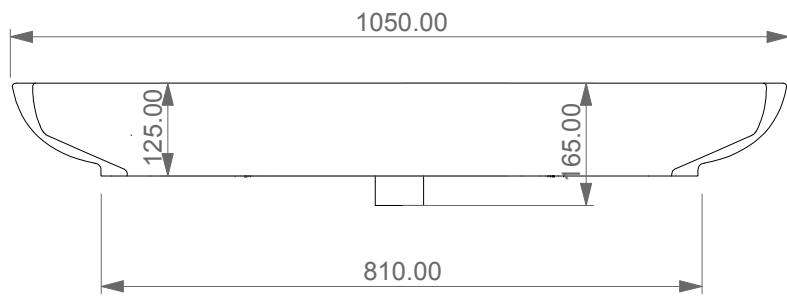

# GSG

CERAMIC DESIGN

Lavabo Brio cm 105 monoforo  
 (senza foro, tre fori, doppia rubinetteria  
 Sx e Dx su richiesta)  
 Brio Washbasin cm 105 one hole  
 (no hole, three holes, double taps  
 Left and Right on request)

FRONT

LEFT

TOP

SECTION

REAR

Designation Lavabo Brio cm 105 monoforo (senza foro, tre fori su richiesta) Brio Washbasin cm 105 one hole (no hole, three holes on request)	
Scale 1:10	This drawing including the respected data may neither be duplicated nor modified nor altered without the consent of GSG Ceramic Design. The use of the data/technical drawings take place at users own risk and under exclusion of any liability of GSG Ceramic Design.
cod. BRLAV105	The dimensions are not binding; products are subject to changes. Measurement shown may be subjected to small variations or are indicative.