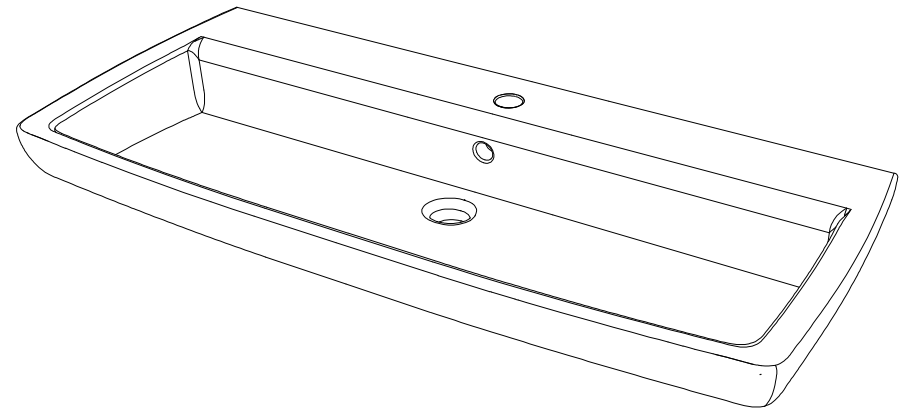

# GSG

CERAMIC DESIGN

Lavabo Brio cm 105 monoforo  
 (senza foro, tre fori, doppia rubinetteria  
 Sx e Dx su richiesta)  
 Brio Washbasin cm 105 one hole  
 (no hole, three holes, double taps  
 Left and Right on request)

FRONT

LEFT

TOP

SECTION

REAR

Designation Lavabo Brio cm 105 monoforo (senza foro, tre fori su richiesta) Brio Washbasin cm 105 one hole (no hole, three holes on request)	
Scale 1:10	This drawing including the respected data may neither be duplicated nor modified nor altered without the consent of GSG Ceramic Design. The use of the data/technical drawings take place at users own risk and under exclusion of any liability of GSG Ceramic Design.
cod. BRLAV105	The dimensions are not binding; products are subject to changes. Measurement shown may be subjected to small variations or are indicative.