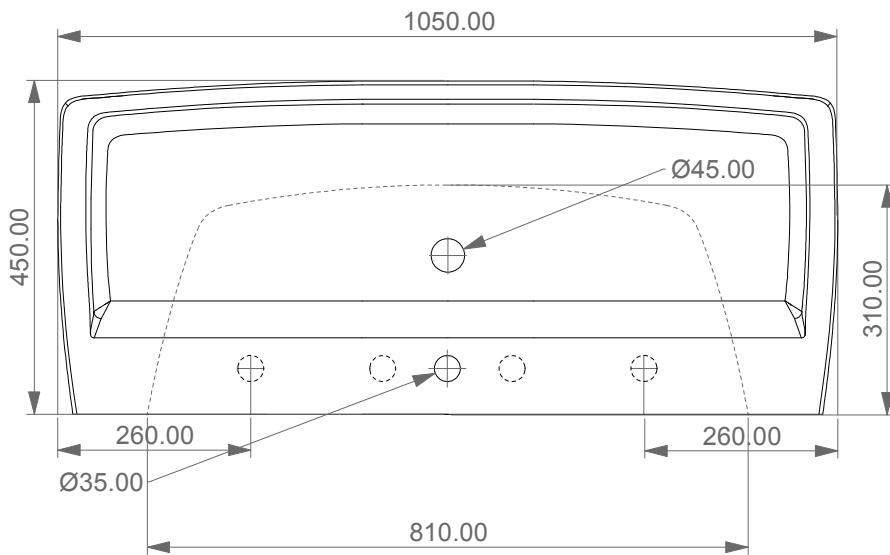

# GSG

CERAMIC DESIGN

Lavabo Brio cm 105 monoforo  
 (senza foro, tre fori, doppia rubinetteria  
 Sx e Dx su richiesta)  
 Brio Washbasin cm 105 one hole  
 (no hole, three holes, double taps  
 Left and Right on request)

FRONT

LEFT

TOP

SECTION

REAR

Designation Lavabo Brio cm 105 monoforo (senza foro, tre fori su richiesta) Brio Washbasin cm 105 one hole (no hole, three holes on request)	
Scale 1:10	This drawing including the respected data may neither be duplicated nor modified nor altered without the consent of GSG Ceramic Design. The use of the data/technical drawings take place at users own risk and under exclusion of any liability of GSG Ceramic Design.
cod. BRLAV105	The dimensions are not binding; products are subject to changes. Measurement shown may be subjected to small variations or are indicative.