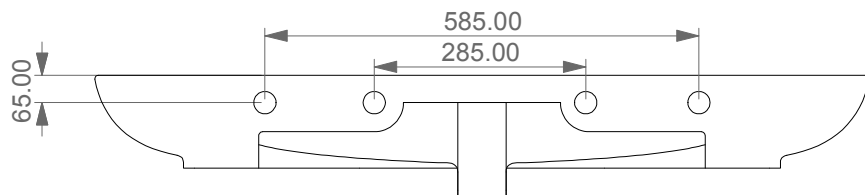

# GSG

CERAMIC DESIGN

Lavabo Brio cm 105 monoforo  
 (senza foro, tre fori, doppia rubinetteria  
 Sx e Dx su richiesta)  
 Brio Washbasin cm 105 one hole  
 (no hole, three holes, double taps  
 Left and Right on request)

FRONT

LEFT

TOP

SECTION

REAR

Designation Lavabo Brio cm 105 monoforo (senza foro, tre fori su richiesta) Brio Washbasin cm 105 one hole (no hole, three holes on request)	
Scale 1:10	This drawing including the respected data may neither be duplicated nor modified nor altered without the consent of GSG Ceramic Design. The use of the data/technical drawings take place at users own risk and under exclusion of any liability of GSG Ceramic Design.
cod. BRLAV105	The dimensions are not binding; products are subject to changes. Measurement shown may be subjected to small variations or are indicative.