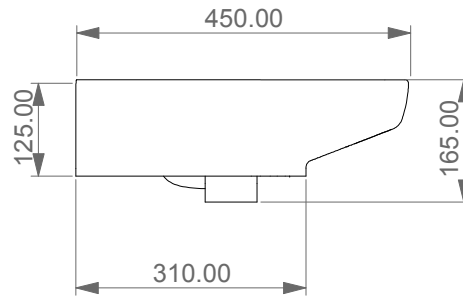

# GSG

CERAMIC DESIGN

Lavabo Brio cm 105 monoforo  
 (senza foro, tre fori, doppia rubinetteria  
 Sx e Dx su richiesta)  
 Brio Washbasin cm 105 one hole  
 (no hole, three holes, double taps  
 Left and Right on request)

FRONT

LEFT

TOP

SECTION

REAR

Designation Lavabo Brio cm 105 monoforo (senza foro, tre fori su richiesta) Brio Washbasin cm 105 one hole (no hole, three holes on request)	
Scale 1:10	This drawing including the respected data may neither be duplicated nor modified nor altered without the consent of GSG Ceramic Design. The use of the data/technical drawings take place at users own risk and under exclusion of any liability of GSG Ceramic Design.
cod. BRLAV105	The dimensions are not binding; products are subject to changes. Measurement shown may be subjected to small variations or are indicative.