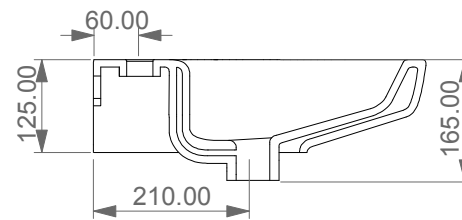

# GSG

CERAMIC DESIGN

Lavabo Brio cm 105 monoforo  
 (senza foro, tre fori, doppia rubinetteria  
 Sx e Dx su richiesta)  
 Brio Washbasin cm 105 one hole  
 (no hole, three holes, double taps  
 Left and Right on request)

FRONT

LEFT

TOP

SECTION

REAR

Designation Lavabo Brio cm 105 monoforo (senza foro, tre fori su richiesta) Brio Washbasin cm 105 one hole (no hole, three holes on request)	
Scale 1:10	This drawing including the respected data may neither be duplicated nor modified nor altered without the consent of GSG Ceramic Design. The use of the data/technical drawings take place at users own risk and under exclusion of any liability of GSG Ceramic Design.
cod. BRLAV105	The dimensions are not binding; products are subject to changes. Measurement shown may be subjected to small variations or are indicative.