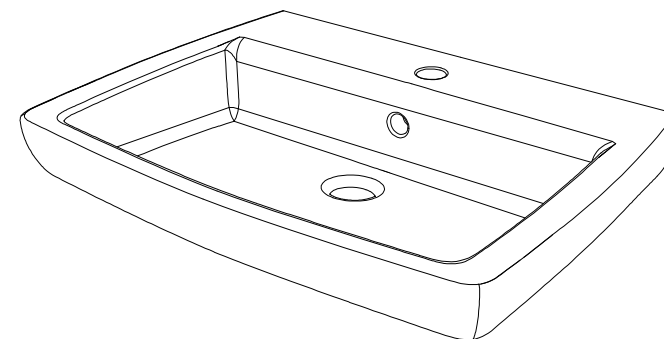

FRONT

LEFT

TOP

REAR

SECTION

GSG
CERAMIC DESIGN

Lavabo Brio cm 60 monoforo
(senza foro, tre fori su richiesta)
Brio Washbasin cm 60 one hole
(no hole, three holes on request)

Designation
Lavabo Brio cm 60 monoforo
(senza foro, tre fori su richiesta)
Brio Washbasin cm 60 one hole
(no hole, three holes on request)

Scale
1:10

cod. BRLAV60

GSG
CERAMIC DESIGN

This drawing including the respectedata may neither be duplicated nor modified nor altered without the consent of GSG Ceramic Design. The use of the data/technical drawings take place at users own risk and under exclusion of any liability of GSG Ceramic Design. The dimensions are not binding; products are subject to changes. Measurement shown may be subjected to small variations or are indicative.