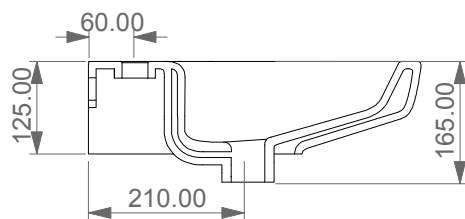

FRONT

LEFT

TOP

REAR

SECTION

GSG
CERAMIC DESIGN

Lavabo Brio cm 60 monoforo
(senza foro, tre fori su richiesta)
Brio Washbasin cm 60 one hole
(no hole, three holes on request)

Designation
Lavabo Brio cm 60 monoforo
(senza foro, tre fori su richiesta)
Brio Washbasin cm 60 one hole
(no hole, three holes on request)

Scale
1:10

cod. BRLAV60

GSG
CERAMIC DESIGN

This drawing including the respectedata may neither be duplicated nor modified nor altered without the consent of GSG Ceramic Design. The use of the data/technical drawings take place at users own risk and under exclusion of any liability of GSG Ceramic Design. The dimensions are not binding; products are subject to changes. Measurement shown may be subjected to small variations or are indicative.