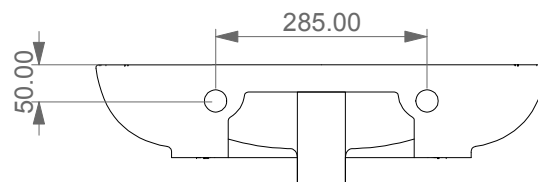

FRONT

LEFT

TOP

REAR

SECTION

GSG
CERAMIC DESIGN

Lavabo Brio cm 60 monoforo
(senza foro, tre fori su richiesta)
Brio Washbasin cm 60 one hole
(no hole, three holes on request)

Designation
Lavabo Brio cm 60 monoforo
(senza foro, tre fori su richiesta)
Brio Washbasin cm 60 one hole
(no hole, three holes on request)

Scale
1:10

cod. BRLAV60

GSG
CERAMIC DESIGN

This drawing including the respectedata may neither be duplicated nor modified nor altered without the consent of GSG Ceramic Design. The use of the data/technical drawings take place at users own risk and under exclusion of any liability of GSG Ceramic Design. The dimensions are not binding; products are subject to changes. Measurement shown may be subjected to small variations or are indicative.