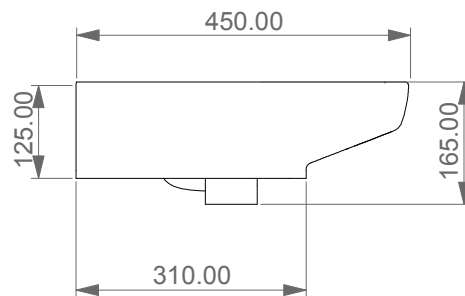

FRONT

LEFT

TOP

REAR

SECTION

GSG
CERAMIC DESIGN

Lavabo Brio cm 60 monoforo
(senza foro, tre fori su richiesta)
Brio Washbasin cm 60 one hole
(no hole, three holes on request)

Designation
Lavabo Brio cm 60 monoforo
(senza foro, tre fori su richiesta)
Brio Washbasin cm 60 one hole
(no hole, three holes on request)

Scale
1:10

cod. BRLAV60

GSG
CERAMIC DESIGN

This drawing including the respectedata may neither be duplicated nor modified nor altered without the consent of GSG Ceramic Design. The use of the data/technical drawings take place at users own risk and under exclusion of any liability of GSG Ceramic Design. The dimensions are not binding; products are subject to changes. Measurement shown may be subjected to small variations or are indicative.