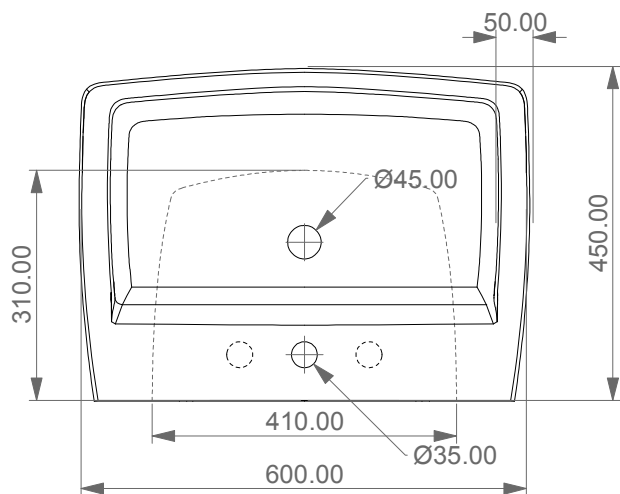

FRONT

LEFT

TOP

REAR

SECTION

GSG
CERAMIC DESIGN

Lavabo Brio cm 60 monoforo
(senza foro, tre fori su richiesta)
Brio Washbasin cm 60 one hole
(no hole, three holes on request)

Designation
Lavabo Brio cm 60 monoforo
(senza foro, tre fori su richiesta)
Brio Washbasin cm 60 one hole
(no hole, three holes on request)

Scale
1:10

cod. BRLAV60

GSG
CERAMIC DESIGN

This drawing including the respectedata may neither be duplicated nor modified nor altered without the consent of GSG Ceramic Design. The use of the data/technical drawings take place at users own risk and under exclusion of any liability of GSG Ceramic Design. The dimensions are not binding; products are subject to changes. Measurement shown may be subjected to small variations or are indicative.