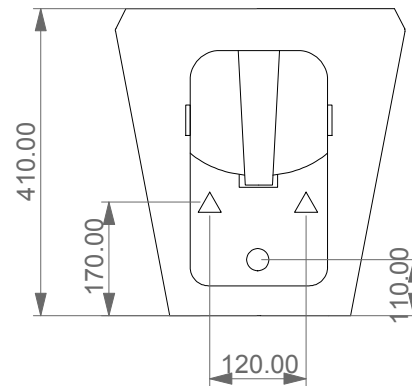

FRONT

LEFT

GSG
CERAMIC DESIGN

Bidet a terra Cruise monoforo
(senza foro, tre fori su richiesta)
Cruise bidet back to wall one hole
(no hole, three holes on request)

TOP

REAR

SECTION

Designation
Bidet a terra Cruise monoforo
(senza foro, tre fori su richiesta)
Cruise bidet back to wall one hole
(no hole, three holes on request)

Scale
1:10

cod. CRBI01

GSG
CERAMIC DESIGN

This drawing including the respectedata may neither be duplicated nor modified nor altered without the consent of GSG Ceramic Design. The use of the data/technical drawings take place at users own risk and under exclusion of any liability of GSG Ceramic Design. The dimensions are not binding; products are subject to changes. Measurement shown may be subjected to small variations or are indicative.