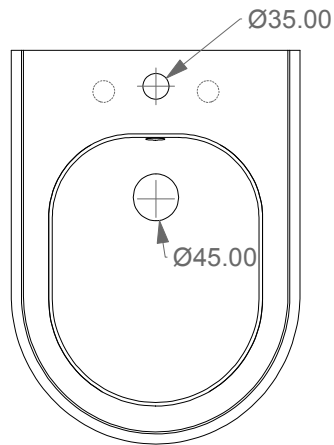

FRONT

LEFT

GSG
CERAMIC DESIGN

Bidet a terra Cruise monoforo
(senza foro, tre fori su richiesta)
Cruise bidet back to wall one hole
(no hole, three holes on request)

TOP

REAR

SECTION

Designation
Bidet a terra Cruise monoforo
(senza foro, tre fori su richiesta)
Cruise bidet back to wall one hole
(no hole, three holes on request)

Scale
1:10

cod. CRBI01

GSG
CERAMIC DESIGN

This drawing including the respectedata may neither be duplicated nor modified nor altered without the consent of GSG Ceramic Design. The use of the data/technical drawings take place at users own risk and under exclusion of any liability of GSG Ceramic Design. The dimensions are not binding; products are subject to changes. Measurement shown may be subjected to small variations or are indicative.