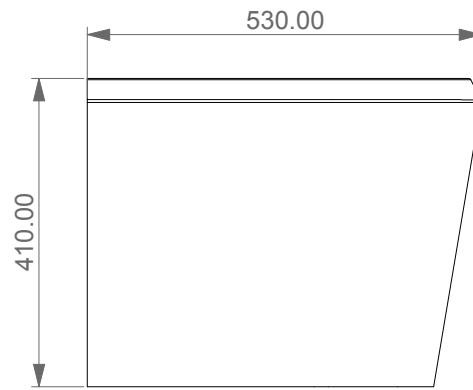

FRONT

LEFT

GSG
CERAMIC DESIGN

Bidet a terra Cruise monoforo
(senza foro, tre fori su richiesta)
Cruise bidet back to wall one hole
(no hole, three holes on request)

TOP

REAR

SECTION

Designation
Bidet a terra Cruise monoforo
(senza foro, tre fori su richiesta)
Cruise bidet back to wall one hole
(no hole, three holes on request)

Scale
1:10

cod. CRBI01

GSG
CERAMIC DESIGN

This drawing including the respectedata may neither be duplicated nor modified nor altered without the consent of GSG Ceramic Design. The use of the data/technical drawings take place at users own risk and under exclusion of any liability of GSG Ceramic Design. The dimensions are not binding; products are subject to changes. Measurement shown may be subjected to small variations or are indicative.