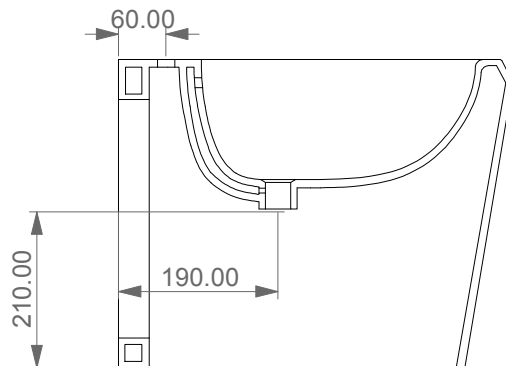

FRONT

LEFT

GSG
CERAMIC DESIGN

Bidet a terra Cruise monoforo
(senza foro, tre fori su richiesta)
Cruise bidet back to wall one hole
(no hole, three holes on request)

TOP

REAR

SECTION

Designation
Bidet a terra Cruise monoforo
(senza foro, tre fori su richiesta)
Cruise bidet back to wall one hole
(no hole, three holes on request)

Scale
1:10

cod. CRBI01

GSG
CERAMIC DESIGN

This drawing including the respectedata may neither be duplicated nor modified nor altered without the consent of GSG Ceramic Design. The use of the data/technical drawings take place at users own risk and under exclusion of any liability of GSG Ceramic Design. The dimensions are not binding; products are subject to changes. Measurement shown may be subjected to small variations or are indicative.