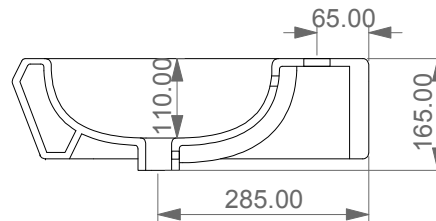

GSG
CERAMIC DESIGN

Lavabo Cruise a parete, cm 65.
(senza foro, tre fori su richiesta)
Cruise back to wall washbasin cm 65.
(no hole, three holes on request)

FRONT

LEFT

TOP

SECTION

REAR

Designation
Lavabo Cruise a parete, cm 65.
(senza foro, tre fori su richiesta)
Cruise back to wall washbasin cm 65.
(no hole, three holes on request)

Scale
1:10

cod. CRLAVBW65

GSG
CERAMIC DESIGN

This drawing including the respectedata may neither be duplicated nor modified nor altered without the consent of GSG Ceramic Design. The use of the data/technical drawings take place at users own risk and under exclusion of any liability of GSG Ceramic Design. The dimensions are not binding; products are subject to changes. Measurement shown may be subjected to small variations or are indicative.