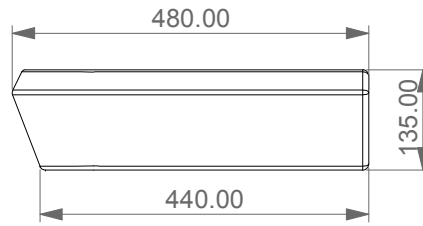

GSG
CERAMIC DESIGN

Lavabo Cruise a parete, cm 65.
(senza foro, tre fori su richiesta)
Cruise back to wall washbasin cm 65.
(no hole, three holes on request)

FRONT

LEFT

TOP

SECTION

REAR

Designation
Lavabo Cruise a parete, cm 65.
(senza foro, tre fori su richiesta)
Cruise back to wall washbasin cm 65.
(no hole, three holes on request)

Scale
1:10

cod. CRLAVBW65

GSG
CERAMIC DESIGN

This drawing including the respectedata may neither be duplicated nor modified nor altered without the consent of GSG Ceramic Design. The use of the data/technical drawings take place at users own risk and under exclusion of any liability of GSG Ceramic Design. The dimensions are not binding; products are subject to changes. Measurement shown may be subjected to small variations or are indicative.