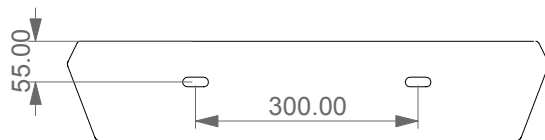

GSG
CERAMIC DESIGN

Lavabo Cruise a parete, cm 65.
(senza foro, tre fori su richiesta)
Cruise back to wall washbasin cm 65.
(no hole, three holes on request)

FRONT

LEFT

TOP

SECTION

REAR

Designation
Lavabo Cruise a parete, cm 65.
(senza foro, tre fori su richiesta)
Cruise back to wall washbasin cm 65.
(no hole, three holes on request)

Scale
1:10

cod. CRLAVBW65

GSG
CERAMIC DESIGN

This drawing including the respectedata may neither be duplicated nor modified nor altered without the consent of GSG Ceramic Design. The use of the data/technical drawings take place at users own risk and under exclusion of any liability of GSG Ceramic Design. The dimensions are not binding; products are subject to changes. Measurement shown may be subjected to small variations or are indicative.