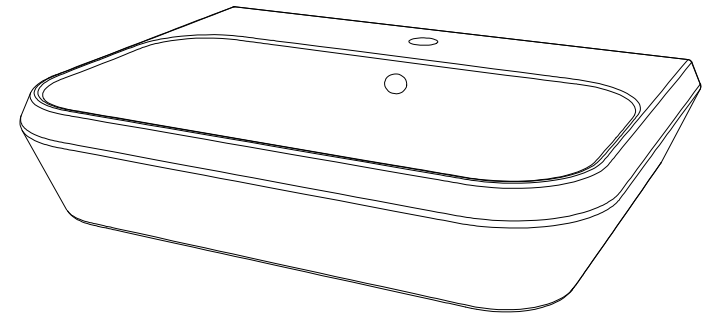

GSG
CERAMIC DESIGN

Lavabo Cruise a parete, cm 65.
(senza foro, tre fori su richiesta)
Cruise back to wall washbasin cm 65.
(no hole, three holes on request)

FRONT

LEFT

TOP

SECTION

REAR

Designation
Lavabo Cruise a parete, cm 65.
(senza foro, tre fori su richiesta)
Cruise back to wall washbasin cm 65.
(no hole, three holes on request)

Scale
1:10

cod. CRLAVBW65

GSG
CERAMIC DESIGN

This drawing including the respectedata may neither be duplicated nor modified nor altered without the consent of GSG Ceramic Design. The use of the data/technical drawings take place at users own risk and under exclusion of any liability of GSG Ceramic Design. The dimensions are not binding; products are subject to changes. Measurement shown may be subjected to small variations or are indicative.