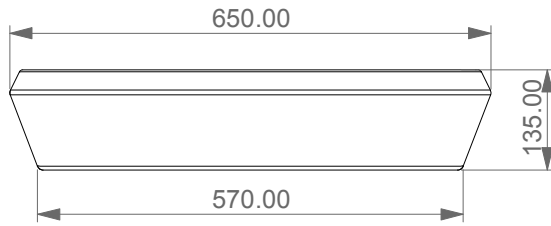

GSG
CERAMIC DESIGN

Lavabo Cruise a parete, cm 65.
(senza foro, tre fori su richiesta)
Cruise back to wall washbasin cm 65.
(no hole, three holes on request)

FRONT

LEFT

TOP

SECTION

REAR

Designation
Lavabo Cruise a parete, cm 65.
(senza foro, tre fori su richiesta)
Cruise back to wall washbasin cm 65.
(no hole, three holes on request)

Scale
1:10

cod. CRLAVBW65

GSG
CERAMIC DESIGN

This drawing including the respectedata may neither be duplicated nor modified nor altered without the consent of GSG Ceramic Design. The use of the data/technical drawings take place at users own risk and under exclusion of any liability of GSG Ceramic Design. The dimensions are not binding; products are subject to changes. Measurement shown may be subjected to small variations or are indicative.