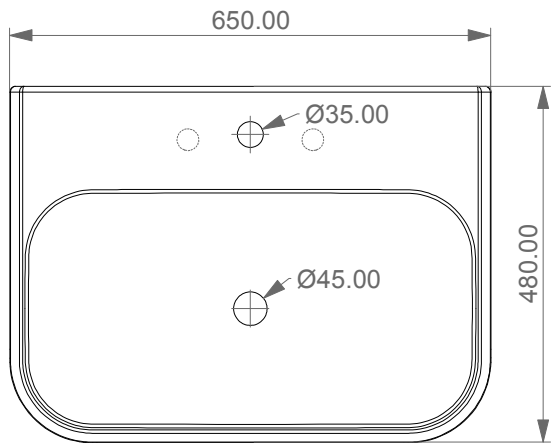

GSG
CERAMIC DESIGN

Lavabo Cruise a parete, cm 65.
(senza foro, tre fori su richiesta)
Cruise back to wall washbasin cm 65.
(no hole, three holes on request)

FRONT

LEFT

TOP

SECTION

REAR

Designation
Lavabo Cruise a parete, cm 65.
(senza foro, tre fori su richiesta)
Cruise back to wall washbasin cm 65.
(no hole, three holes on request)

Scale
1:10

cod. CRLAVBW65

GSG
CERAMIC DESIGN

This drawing including the respectedata may neither be duplicated nor modified nor altered without the consent of GSG Ceramic Design. The use of the data/technical drawings take place at users own risk and under exclusion of any liability of GSG Ceramic Design. The dimensions are not binding; products are subject to changes. Measurement shown may be subjected to small variations or are indicative.