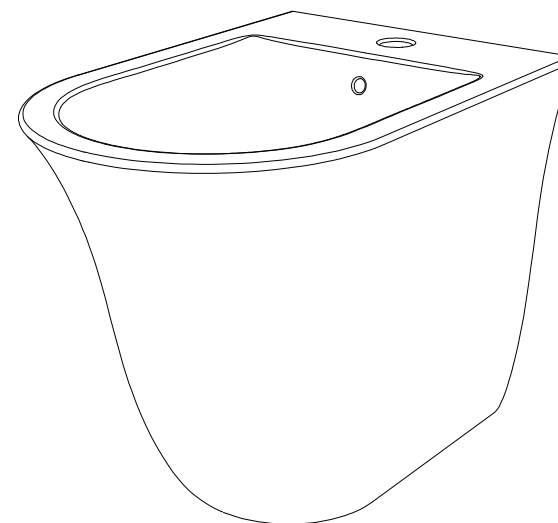

FRONT

LEFT

**GSG**  
CERAMIC DESIGN

Bidet a terra flut monoforo  
Flut bidet back to wall one hole

TOP

REAR

SECTION

|  |  |
|--|--|
| Designation<br>Bidet a terra flut monoforo<br>Flut bidet back to wall one hole | <b>GSG</b><br>CERAMIC DESIGN   |
| Scale<br>1:10  | This drawing including the respected data may neither be duplicated nor modified nor altered without the consent of GSG Ceramic Design. The use of the data/technical drawings take place at users own risk and under exclusion of any liability of GSG Ceramic Design. The dimensions are not binding; products are subject to changes. Measurement shown may be subjected to small variations or are indicative. |
| cod. FLBI01  |  |