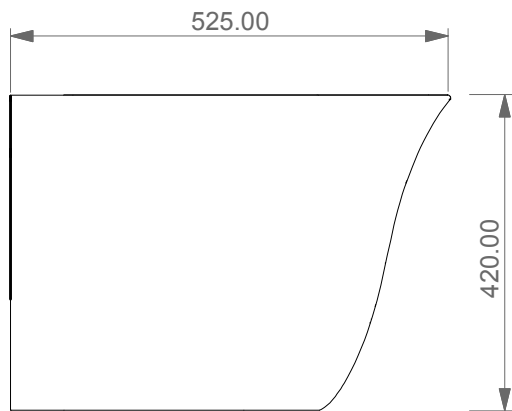

FRONT

LEFT

**GSG**  
CERAMIC DESIGN

Bidet a terra flut monoforo  
Flut bidet back to wall one hole

TOP

REAR

SECTION

|  |  |
|--|--|
| Designation<br>Bidet a terra flut monoforo<br>Flut bidet back to wall one hole | <b>GSG</b><br>CERAMIC DESIGN   |
| Scale<br>1:10  | This drawing including the respected data may neither be duplicated nor modified nor altered without the consent of GSG Ceramic Design. The use of the data/technical drawings take place at users own risk and under exclusion of any liability of GSG Ceramic Design. The dimensions are not binding; products are subject to changes. Measurement shown may be subjected to small variations or are indicative. |
| cod. FLBI01  |  |