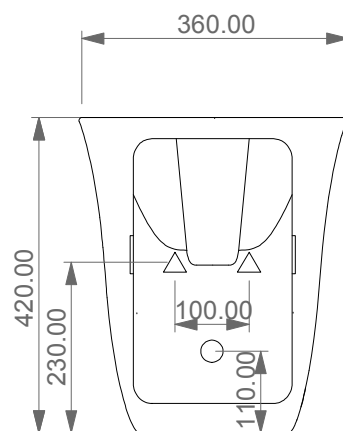

FRONT

LEFT

**GSG**  
CERAMIC DESIGN

Bidet a terra flut monoforo  
Flut bidet back to wall one hole

TOP

REAR

SECTION

|  |  |
|--|--|
| Designation<br>Bidet a terra flut monoforo<br>Flut bidet back to wall one hole | <b>GSG</b><br>CERAMIC DESIGN   |
| Scale<br>1:10  | This drawing including the respected data may neither be duplicated nor modified nor altered without the consent of GSG Ceramic Design. The use of the data/technical drawings take place at users own risk and under exclusion of any liability of GSG Ceramic Design. The dimensions are not binding; products are subject to changes. Measurement shown may be subjected to small variations or are indicative. |
| cod. FLBI01  |  |