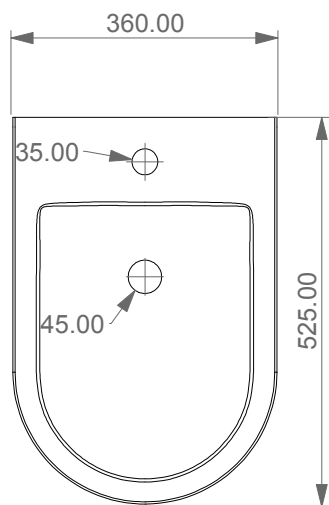

FRONT

LEFT

**GSG**  
CERAMIC DESIGN

Bidet a terra flut monoforo  
Flut bidet back to wall one hole

TOP

REAR

SECTION

|  |  |
|--|--|
| Designation<br>Bidet a terra flut monoforo<br>Flut bidet back to wall one hole | <b>GSG</b><br>CERAMIC DESIGN   |
| Scale<br>1:10  | This drawing including the respected data may neither be duplicated nor modified nor altered without the consent of GSG Ceramic Design. The use of the data/technical drawings take place at users own risk and under exclusion of any liability of GSG Ceramic Design. The dimensions are not binding; products are subject to changes. Measurement shown may be subjected to small variations or are indicative. |
| cod. FLBI01  |  |