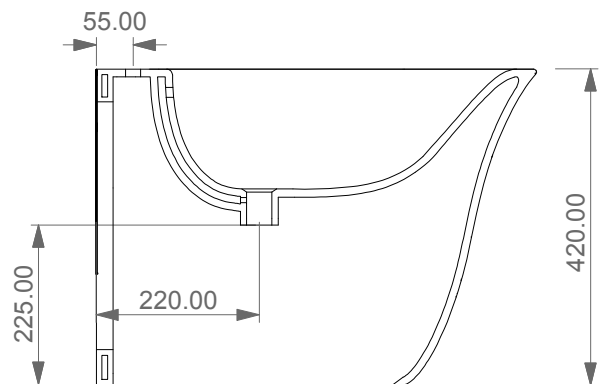

FRONT

LEFT

**GSG**  
CERAMIC DESIGN

Bidet a terra flut monoforo  
Flut bidet back to wall one hole

TOP

REAR

SECTION

|  |  |
|--|--|
| Designation<br>Bidet a terra flut monoforo<br>Flut bidet back to wall one hole | <b>GSG</b><br>CERAMIC DESIGN   |
| Scale<br>1:10  | This drawing including the respected data may neither be duplicated nor modified nor altered without the consent of GSG Ceramic Design. The use of the data/technical drawings take place at users own risk and under exclusion of any liability of GSG Ceramic Design. The dimensions are not binding; products are subject to changes. Measurement shown may be subjected to small variations or are indicative. |
| cod. FLBI01  |  |