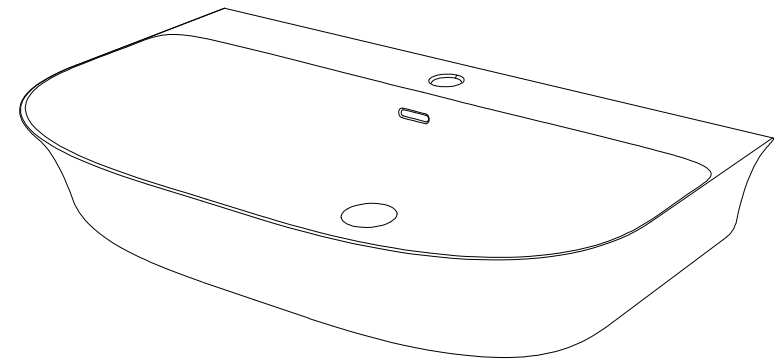

Lavabo Flut cm 80 bordo fino,
 monoforo (senza foro, tre fori su richiesta).
 Flut Washbasin cm 80 thin edge one hole
 (no hole, three holes on request).

FRONT

LEFT

TOP

REAR

SECTION

Designation Lavabo Flut cm 65 bordo fino, monoforo (senza foro, tre fori su richiesta). Flut Washbasin cm 65 thin edge one hole (no hole, three holes on request).	
Scale 1:10	
cod. FLLAVBW80	

This drawing including the respected data may neither be duplicated nor modified nor altered without the consent of GSG Ceramic Design. The use of the data/technical drawings take place at users own risk and under exclusion of any liability of GSG Ceramic Design. The dimensions are not binding; products are subject to changes. Measurement shown may be subjected to small variations or are indicative.