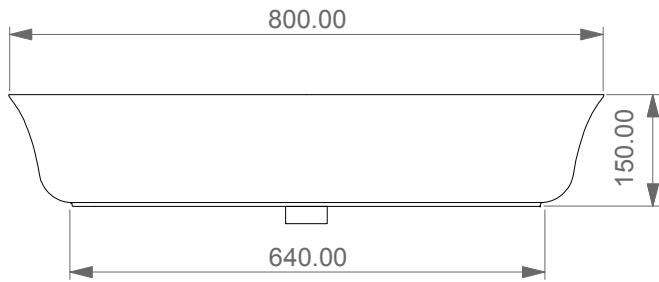

Lavabo Flut cm 80 bordo fino,
 monoforo (senza foro, tre fori su richiesta).
 Flut Washbasin cm 80 thin edge one hole
 (no hole, three holes on request).

FRONT

LEFT

TOP

REAR

SECTION

Designation Lavabo Flut cm 65 bordo fino, monoforo (senza foro, tre fori su richiesta). Flut Washbasin cm 65 thin edge one hole (no hole, three holes on request).	
Scale 1:10	
cod. FLLAVBW80	

This drawing including the respected data may neither be duplicated nor modified nor altered without the consent of GSG Ceramic Design. The use of the data/technical drawings take place at users own risk and under exclusion of any liability of GSG Ceramic Design. The dimensions are not binding; products are subject to changes. Measurement shown may be subjected to small variations or are indicative.