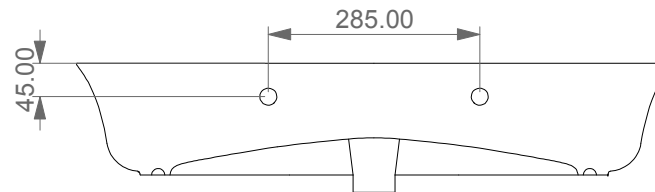

Lavabo Flut cm 80 bordo fino,
 monoforo (senza foro, tre fori su richiesta).
 Flut Washbasin cm 80 thin edge one hole
 (no hole, three holes on request).

FRONT

LEFT

TOP

REAR

SECTION

Designation Lavabo Flut cm 65 bordo fino, monoforo (senza foro, tre fori su richiesta). Flut Washbasin cm 65 thin edge one hole (no hole, three holes on request).	
Scale 1:10	
cod. FLLAVBW80	

This drawing including the respected data may neither be duplicated nor modified nor altered without the consent of GSG Ceramic Design. The use of the data/technical drawings take place at users own risk and under exclusion of any liability of GSG Ceramic Design. The dimensions are not binding; products are subject to changes. Measurement shown may be subjected to small variations or are indicative.