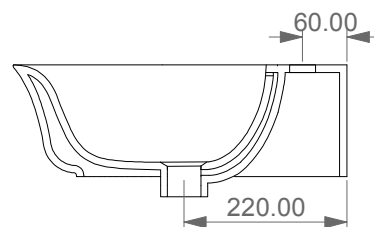

Lavabo Flut cm 80 bordo fino,
 monoforo (senza foro, tre fori su richiesta).
 Flut Washbasin cm 80 thin edge one hole
 (no hole, three holes on request).

FRONT

LEFT

TOP

REAR

SECTION

Designation Lavabo Flut cm 65 bordo fino, monoforo (senza foro, tre fori su richiesta). Flut Washbasin cm 65 thin edge one hole (no hole, three holes on request).	
Scale 1:10	
cod. FLLAVBW80	

This drawing including the respected data may neither be duplicated nor modified nor altered without the consent of GSG Ceramic Design. The use of the data/technical drawings take place at users own risk and under exclusion of any liability of GSG Ceramic Design. The dimensions are not binding; products are subject to changes. Measurement shown may be subjected to small variations or are indicative.