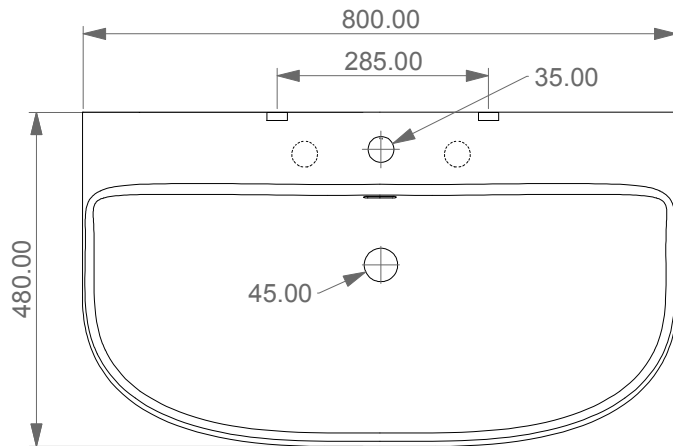

Lavabo Flut cm 80 bordo fino,
 monoforo (senza foro, tre fori su richiesta).
 Flut Washbasin cm 80 thin edge one hole
 (no hole, three holes on request).

FRONT

LEFT

TOP

REAR

SECTION

Designation Lavabo Flut cm 65 bordo fino, monoforo (senza foro, tre fori su richiesta). Flut Washbasin cm 65 thin edge one hole (no hole, three holes on request).	
Scale 1:10	
cod. FLLAVBW80	

This drawing including the respected data may neither be duplicated nor modified nor altered without the consent of GSG Ceramic Design. The use of the data/technical drawings take place at users own risk and under exclusion of any liability of GSG Ceramic Design. The dimensions are not binding; products are subject to changes. Measurement shown may be subjected to small variations or are indicative.