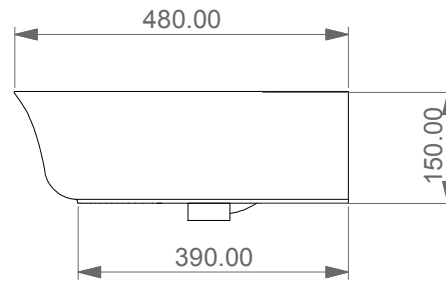

Lavabo Flut cm 80 bordo fino,
 monoforo (senza foro, tre fori su richiesta).
 Flut Washbasin cm 80 thin edge one hole
 (no hole, three holes on request).

FRONT

LEFT

TOP

REAR

SECTION

Designation Lavabo Flut cm 65 bordo fino, monoforo (senza foro, tre fori su richiesta). Flut Washbasin cm 65 thin edge one hole (no hole, three holes on request).	
Scale 1:10	
cod. FLLAVBW80	

This drawing including the respected data may neither be duplicated nor modified nor altered without the consent of GSG Ceramic Design. The use of the data/technical drawings take place at users own risk and under exclusion of any liability of GSG Ceramic Design. The dimensions are not binding; products are subject to changes. Measurement shown may be subjected to small variations or are indicative.