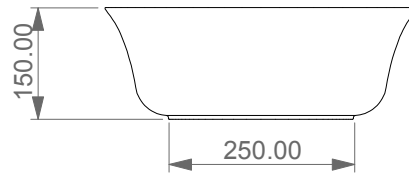

Lavabo Flut Quadro bordo fino, cm 42.  
 Flut Washbasin Square cm 42 thin edge.

FRONT

LEFT

TOP

SECTION

Designation Lavabo Flut Quadro bordo fino, cm 42. Flut Washbasin Square cm 42 thin edge.	
Scale 1:10	This drawing including the respected data may neither be duplicated nor modified nor altered without the consent of GSG Ceramic Design. The use of the data/technical drawings take place at users own risk and under exclusion of any liability of GSG Ceramic Design. The dimensions are not binding; products are subject to changes. Measurement shown may be subjected to small variations or are indicative.
cod. FLLAVFSQU42	