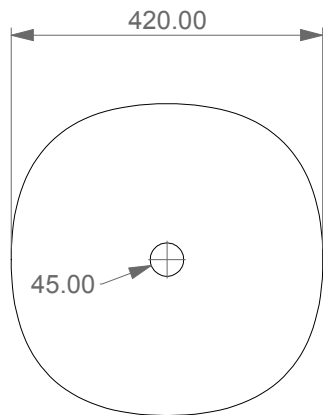

Lavabo Flut Quadro bordo fino, cm 42.  
 Flut Washbasin Square cm 42 thin edge.

FRONT

LEFT

TOP

SECTION

Designation Lavabo Flut Quadro bordo fino, cm 42. Flut Washbasin Square cm 42 thin edge.	
Scale 1:10	This drawing including the respected data may neither be duplicated nor modified nor altered without the consent of GSG Ceramic Design. The use of the data/technical drawings take place at users own risk and under exclusion of any liability of GSG Ceramic Design. The dimensions are not binding; products are subject to changes. Measurement shown may be subjected to small variations or are indicative.
cod. FLLAVFSQU42	