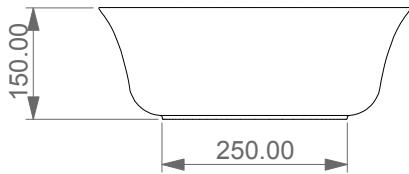

Lavabo Flut Quadro bordo fino, cm 42.  
 Flut Washbasin Square cm 42 thin edge.

FRONT

LEFT

TOP

SECTION

Designation Lavabo Flut Quadro bordo fino, cm 42. Flut Washbasin Square cm 42 thin edge.	
Scale 1:10	This drawing including the respected data may neither be duplicated nor modified nor altered without the consent of GSG Ceramic Design. The use of the data/technical drawings take place at users own risk and under exclusion of any liability of GSG Ceramic Design. The dimensions are not binding; products are subject to changes. Measurement shown may be subjected to small variations or are indicative.
cod. FLLAVFSQU42	