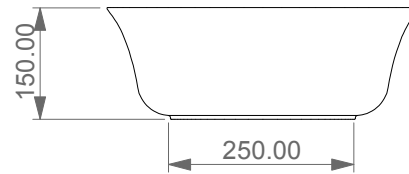

Lavabo Flut Tondo bordo fino, cm Ø42.
 Flut Washbasin Round cm Ø42 thin edge.

FRONT

LEFT

TOP

SECTION

Designation Lavabo Flut Tondo bordo fino, cm Ø42. Flut Washbasin Round cm Ø42 thin edge.	
Scale 1:10	This drawing including the respected data may neither be duplicated nor modified nor altered without the consent of GSG Ceramic Design. The use of the data/technical drawings take place at users own risk and under exclusion of any liability of GSG Ceramic Design. The dimensions are not binding; products are subject to changes. Measurement shown may be subjected to small variations or are indicative.
cod. FLLAVFSRO42	