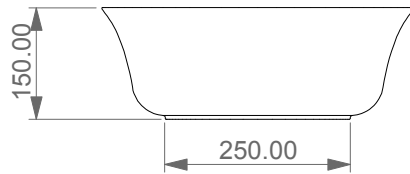

Lavabo Flut Tondo bordo fino, cm Ø42.
 Flut Washbasin Round cm Ø42 thin edge.

FRONT

LEFT

TOP

SECTION

Designation Lavabo Flut Tondo bordo fino, cm Ø42. Flut Washbasin Round cm Ø42 thin edge.	
Scale 1:10	This drawing including the respected data may neither be duplicated nor modified nor altered without the consent of GSG Ceramic Design. The use of the data/technical drawings take place at users own risk and under exclusion of any liability of GSG Ceramic Design. The dimensions are not binding; products are subject to changes. Measurement shown may be subjected to small variations or are indicative.
cod. FLLAVFSRO42	