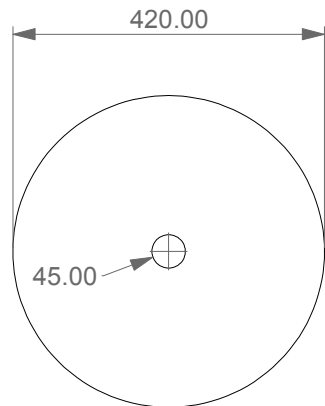

Lavabo Flut Tondo bordo fino, cm Ø42.
 Flut Washbasin Round cm Ø42 thin edge.

FRONT

LEFT

TOP

SECTION

Designation Lavabo Flut Tondo bordo fino, cm Ø42. Flut Washbasin Round cm Ø42 thin edge.	
Scale 1:10	This drawing including the respected data may neither be duplicated nor modified nor altered without the consent of GSG Ceramic Design. The use of the data/technical drawings take place at users own risk and under exclusion of any liability of GSG Ceramic Design. The dimensions are not binding; products are subject to changes. Measurement shown may be subjected to small variations or are indicative.
cod. FLLAVFSRO42	