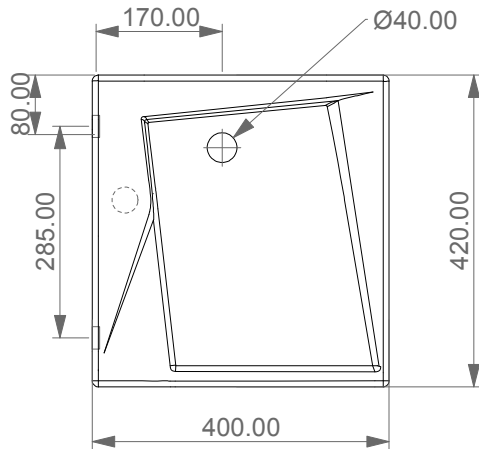

FRONT

LEFT

GSG
CERAMIC DESIGN

Lavabo Oz cm 42 senza foro
(monoforo su richiesta)
Oz Washbasin cm 42 no hole
(one hole on request)

TOP

SECTION

Designation
Lavabo Oz cm 42 senza foro
(monoforo su richiesta)
Oz Washbasin cm 42 no hole
(one hole on request)

GSG
CERAMIC DESIGN

Scale
1:10

cod. LAOZ42

This drawing including the respected data may neither be duplicated nor modified nor altered without the consent of GSG Ceramic Design. The use of the data/technical drawings take place at users own risk and under exclusion of any liability of GSG Ceramic Design. The dimensions are not binding; products are subject to changes. Measurement shown may be subjected to small variations or are indicative.