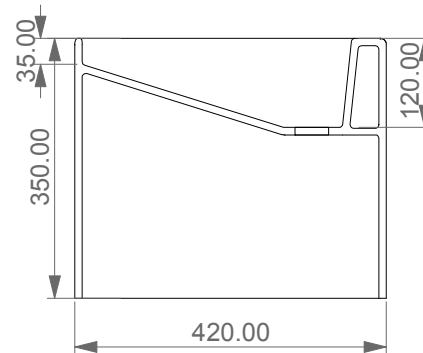

FRONT

LEFT

GSG
CERAMIC DESIGN

Lavabo Oz cm 42 senza foro
(monoforo su richiesta)
Oz Washbasin cm 42 no hole
(one hole on request)

TOP

SECTION

Designation
Lavabo Oz cm 42 senza foro
(monoforo su richiesta)
Oz Washbasin cm 42 no hole
(one hole on request)

GSG
CERAMIC DESIGN

Scale
1:10

cod. LAOZ42

This drawing including the respected data may neither be duplicated nor modified nor altered without the consent of GSG Ceramic Design. The use of the data/technical drawings take place at users own risk and under exclusion of any liability of GSG Ceramic Design. The dimensions are not binding; products are subject to changes. Measurement shown may be subjected to small variations or are indicative.