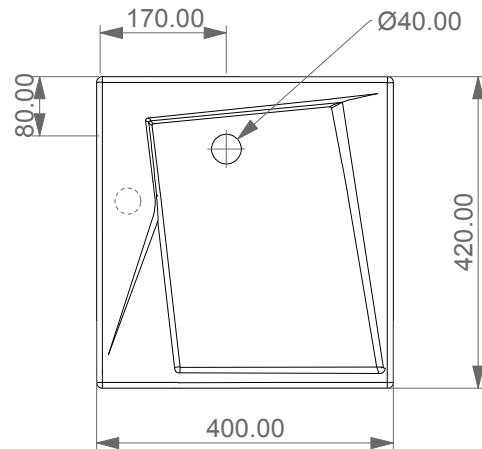

FRONT

SECTION

GSG
CERAMIC DESIGN

Lavabo Oz a colonna centro stanza
senza foro (monoforo su richiesta)
Oz Column Washbasin free standing
no hole (one hole on request)

TOP

Designation
Lavabo Oz a colonna centro stanza
senza foro (monoforo su richiesta)
Oz Column Washbasin free standing
no hole (one hole on request)

Scale
1:10

cod. LAOZCOLFS

GSG
CERAMIC DESIGN

This drawing including the respected data may neither be duplicated nor modified nor altered without the consent of GSG Ceramic Design. The use of the data/technical drawings take place at users own risk and under exclusion of any liability of GSG Ceramic Design. The dimensions are not binding; products are subject to changes. Measurement shown may be subjected to small variations or are indicative.