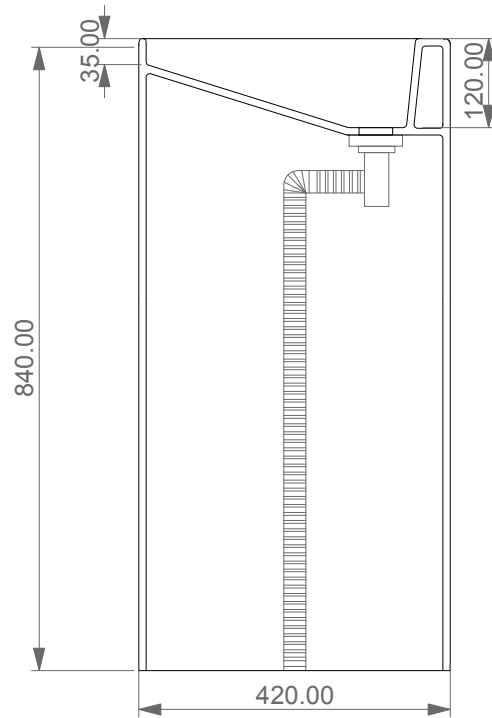

FRONT

SECTION

GSG
CERAMIC DESIGN

Lavabo Oz a colonna centro stanza
senza foro (monoforo su richiesta)
Oz Column Washbasin free standing
no hole (one hole on request)

TOP

Designation
Lavabo Oz a colonna centro stanza
senza foro (monoforo su richiesta)
Oz Column Washbasin free standing
no hole (one hole on request)

Scale
1:10

cod. LAOZCOLFS

GSG
CERAMIC DESIGN

This drawing including the respected data may neither be duplicated nor modified nor altered without the consent of GSG Ceramic Design. The use of the data/technical drawings take place at users own risk and under exclusion of any liability of GSG Ceramic Design. The dimensions are not binding; products are subject to changes. Measurement shown may be subjected to small variations or are indicative.