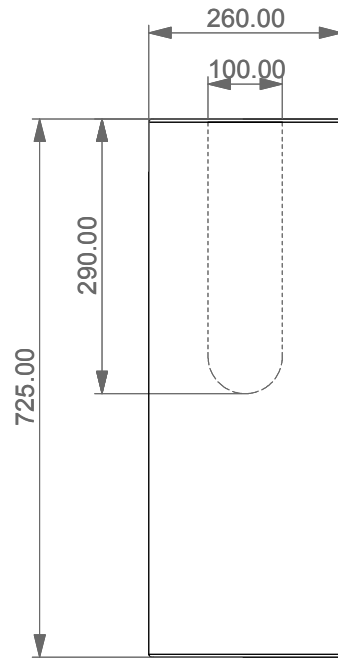

# GSGI

CERAMIC DESIGN

Colonna per tutti i lavabi Like  
per installazione a parete.  
Column for all Like washbasins  
for wall installation.

FRONT

LEFT

TOP

Designation  
Colonna per tutti i lavabi Like  
per installazione a parete.  
Column for all Like washbasins  
for wall installation.

Scale  
1:10

cod. LKCOLBW

This drawing including the respected data may neither be duplicated nor modified nor altered without the consent of GSG Ceramic Design. The use of the data/technical drawings take place at users own risk and under exclusion of any liability of GSG Ceramic Design. The dimensions are not binding; products are subject to changes. Measurement shown may be subjected to small variations or are indicative.