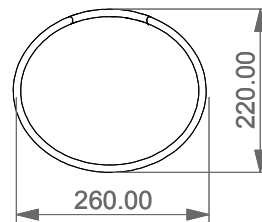

# GSGI

CERAMIC DESIGN

Colonna per tutti i lavabi Like  
per installazione a parete.  
Column for all Like washbasins  
for wall installation.

FRONT

LEFT

TOP

Designation  
Colonna per tutti i lavabi Like  
per installazione a parete.  
Column for all Like washbasins  
for wall installation.

Scale  
1:10

cod. LKCOLBW

This drawing including the respected data may neither be duplicated nor modified nor altered without the consent of GSG Ceramic Design. The use of the data/technical drawings take place at users own risk and under exclusion of any liability of GSG Ceramic Design. The dimensions are not binding; products are subject to changes. Measurement shown may be subjected to small variations or are indicative.