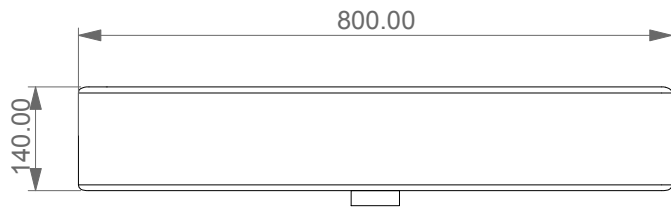

GSG

CERAMIC DESIGN

Lavabo Like cm 80 monoforo
(senza foro, tre fori su richiesta).
Like Washbasin cm 80 one hole
(no hole, three holes on request).

FRONT

LEFT

TOP

REAR

SECTION

Designation

Lavabo Like cm 80 monoforo
(senza foro, tre fori su richiesta).
Like Washbasin cm 80 one hole
(no hole, three holes on request).

Scale

1:10

cod. LKLAVBW80

GSG

CERAMIC DESIGN

This drawing including the respectedata may neither be duplicated nor modified nor altered without the consent of GSG Ceramic Design. The use of the data/technical drawings take place at users own risk and under exclusion of any liability of GSG Ceramic Design. The dimensions are not binding; products are subject to changes. Measurement shown may be subjected to small variations or are indicative.