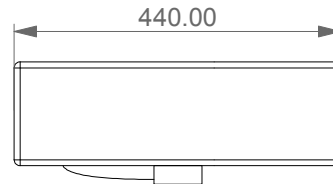

GSG

CERAMIC DESIGN

Lavabo Like cm 80 monoforo
(senza foro, tre fori su richiesta).
Like Washbasin cm 80 one hole
(no hole, three holes on request).

FRONT

LEFT

TOP

REAR

SECTION

Designation

Lavabo Like cm 80 monoforo
(senza foro, tre fori su richiesta).
Like Washbasin cm 80 one hole
(no hole, three holes on request).

Scale

1:10

cod. LKLAVBW80

GSG

CERAMIC DESIGN

This drawing including the respectedata may neither be duplicated nor modified nor altered without the consent of GSG Ceramic Design. The use of the data/technical drawings take place at users own risk and under exclusion of any liability of GSG Ceramic Design. The dimensions are not binding; products are subject to changes. Measurement shown may be subjected to small variations or are indicative.