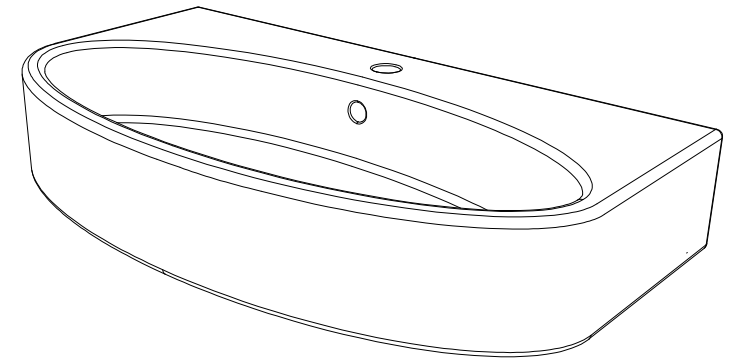

GSG

CERAMIC DESIGN

Lavabo Like cm 80 monoforo
(senza foro, tre fori su richiesta).
Like Washbasin cm 80 one hole
(no hole, three holes on request).

FRONT

LEFT

TOP

REAR

SECTION

Designation

Lavabo Like cm 80 monoforo
(senza foro, tre fori su richiesta).
Like Washbasin cm 80 one hole
(no hole, three holes on request).

Scale

1:10

cod. LKLAVBW80

GSG

CERAMIC DESIGN

This drawing including the respectedata may neither be duplicated nor modified nor altered without the consent of GSG Ceramic Design. The use of the data/technical drawings take place at users own risk and under exclusion of any liability of GSG Ceramic Design. The dimensions are not binding; products are subject to changes. Measurement shown may be subjected to small variations or are indicative.