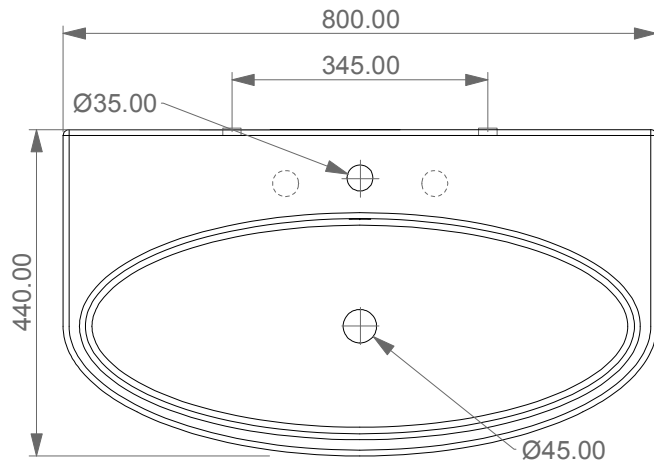

GSG

CERAMIC DESIGN

Lavabo Like cm 80 monoforo
(senza foro, tre fori su richiesta).
Like Washbasin cm 80 one hole
(no hole, three holes on request).

FRONT

LEFT

TOP

REAR

SECTION

Designation

Lavabo Like cm 80 monoforo
(senza foro, tre fori su richiesta).
Like Washbasin cm 80 one hole
(no hole, three holes on request).

Scale

1:10

cod. LKLAVBW80

GSG

CERAMIC DESIGN

This drawing including the respectedata may neither be duplicated nor modified nor altered without the consent of GSG Ceramic Design. The use of the data/technical drawings take place at users own risk and under exclusion of any liability of GSG Ceramic Design. The dimensions are not binding; products are subject to changes. Measurement shown may be subjected to small variations or are indicative.