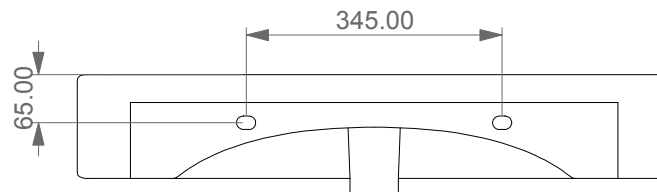

GSG

CERAMIC DESIGN

Lavabo Like cm 80 monoforo
(senza foro, tre fori su richiesta).
Like Washbasin cm 80 one hole
(no hole, three holes on request).

FRONT

LEFT

TOP

REAR

SECTION

Designation

Lavabo Like cm 80 monoforo
(senza foro, tre fori su richiesta).
Like Washbasin cm 80 one hole
(no hole, three holes on request).

Scale

1:10

cod. LKLAVBW80

GSG

CERAMIC DESIGN

This drawing including the respectedata may neither be duplicated nor modified nor altered without the consent of GSG Ceramic Design. The use of the data/technical drawings take place at users own risk and under exclusion of any liability of GSG Ceramic Design. The dimensions are not binding; products are subject to changes. Measurement shown may be subjected to small variations or are indicative.