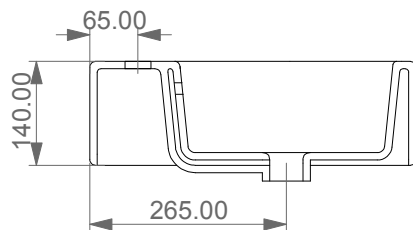

GSG

CERAMIC DESIGN

Lavabo Like cm 80 monoforo
(senza foro, tre fori su richiesta).
Like Washbasin cm 80 one hole
(no hole, three holes on request).

FRONT

LEFT

TOP

REAR

SECTION

Designation

Lavabo Like cm 80 monoforo
(senza foro, tre fori su richiesta).
Like Washbasin cm 80 one hole
(no hole, three holes on request).

Scale

1:10

cod. LKLAVBW80

GSG

CERAMIC DESIGN

This drawing including the respectedata may neither be duplicated nor modified nor altered without the consent of GSG Ceramic Design. The use of the data/technical drawings take place at users own risk and under exclusion of any liability of GSG Ceramic Design. The dimensions are not binding; products are subject to changes. Measurement shown may be subjected to small variations or are indicative.