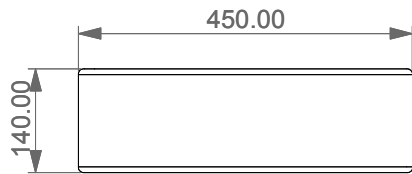

Lavabo Like cm 45 bordo fino.
Like Washbasin cm 45 edge up.

FRONT

LEFT

TOP

SECTION

Designation	
Lavabo Like cm 45 bordo fino. Like Washbasin cm 45 edge up.	
Scale 1:10	
cod. LKLAVFSBF45	<p>This drawing including the respected data may neither be duplicated nor modified nor altered without the consent of GSG Ceramic Design. The use of the data/technical drawings take place at users own risk and under exclusion of any liability of GSG Ceramic Design. The dimensions are not binding; products are subject to changes. Measurement shown may be subjected to small variations or are indicative.</p>