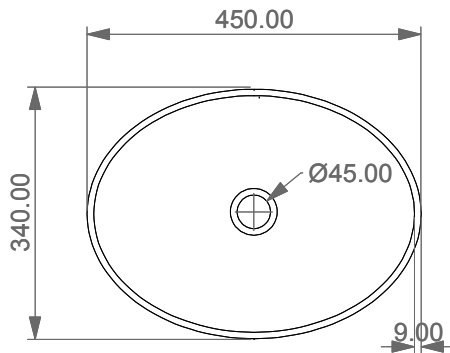

Lavabo Like cm 45 bordo fino.
Like Washbasin cm 45 edge up.

FRONT

LEFT

TOP

SECTION

Designation	
Lavabo Like cm 45 bordo fino. Like Washbasin cm 45 edge up.	
Scale 1:10	
cod. LKLAVFSBF45	<p>This drawing including the respected data may neither be duplicated nor modified nor altered without the consent of GSG Ceramic Design. The use of the data/technical drawings take place at users own risk and under exclusion of any liability of GSG Ceramic Design. The dimensions are not binding; products are subject to changes. Measurement shown may be subjected to small variations or are indicative.</p>