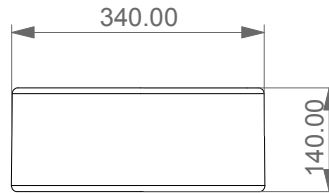

Lavabo Like cm 45 bordo fino.
Like Washbasin cm 45 edge up.

FRONT

LEFT

TOP

SECTION

Designation	
Lavabo Like cm 45 bordo fino. Like Washbasin cm 45 edge up.	
Scale 1:10	
cod. LKLAVFSBF45	<p>This drawing including the respected data may neither be duplicated nor modified nor altered without the consent of GSG Ceramic Design. The use of the data/technical drawings take place at users own risk and under exclusion of any liability of GSG Ceramic Design. The dimensions are not binding; products are subject to changes. Measurement shown may be subjected to small variations or are indicative.</p>