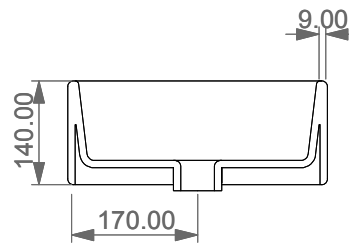

Lavabo Like cm 45 bordo fino.
Like Washbasin cm 45 edge up.

FRONT

LEFT

TOP

SECTION

Designation	
Lavabo Like cm 45 bordo fino. Like Washbasin cm 45 edge up.	
Scale 1:10	
cod. LKLAVFSBF45	<p>This drawing including the respected data may neither be duplicated nor modified nor altered without the consent of GSG Ceramic Design. The use of the data/technical drawings take place at users own risk and under exclusion of any liability of GSG Ceramic Design. The dimensions are not binding; products are subject to changes. Measurement shown may be subjected to small variations or are indicative.</p>