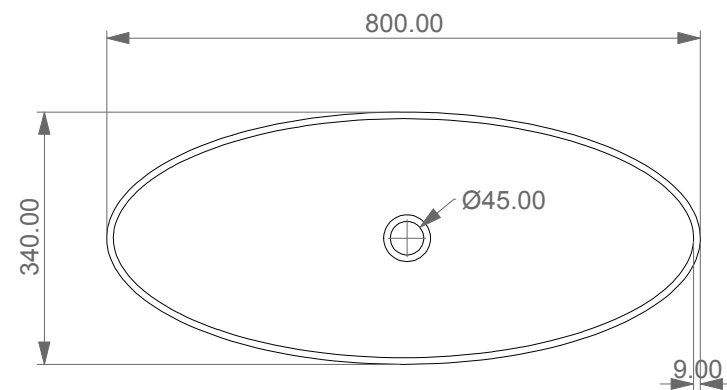

Lavabo Like cm 80 bordo fino.
Like Washbasin cm 80 edge up.

FRONT

LEFT

TOP

SECTION

Designation Lavabo Like cm 80 bordo fino. Like Washbasin cm 80 edge up.	
Scale 1:10	
cod. LKLAVFSBF80	

This drawing including the respected data may neither be duplicated nor modified nor altered without the consent of GSG Ceramic Design. The use of the data/technical drawings take place at users own risk and under exclusion of any liability of GSG Ceramic Design. The dimensions are not binding; products are subject to changes. Measurement shown may be subjected to small variations or are indicative.