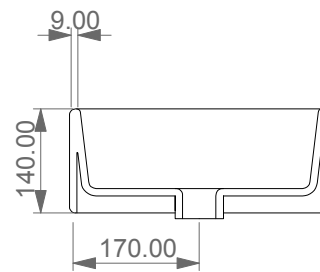

Lavabo Like cm 80 bordo fino.
Like Washbasin cm 80 edge up.

FRONT

LEFT

TOP

SECTION

Designation Lavabo Like cm 80 bordo fino. Like Washbasin cm 80 edge up.	
Scale 1:10	
cod. LKLAVFSBF80	

This drawing including the respected data may neither be duplicated nor modified nor altered without the consent of GSG Ceramic Design. The use of the data/technical drawings take place at users own risk and under exclusion of any liability of GSG Ceramic Design. The dimensions are not binding; products are subject to changes. Measurement shown may be subjected to small variations or are indicative.