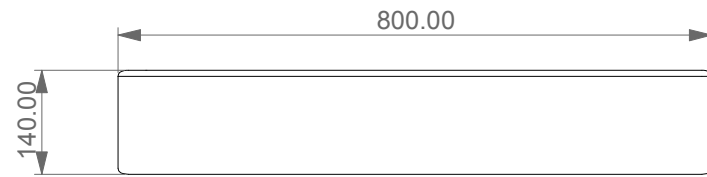

Lavabo Like cm 80 bordo fino.
Like Washbasin cm 80 edge up.

FRONT

LEFT

TOP

SECTION

Designation Lavabo Like cm 80 bordo fino. Like Washbasin cm 80 edge up.	
Scale 1:10	
cod. LKLAVFSBF80	

This drawing including the respected data may neither be duplicated nor modified nor altered without the consent of GSG Ceramic Design. The use of the data/technical drawings take place at users own risk and under exclusion of any liability of GSG Ceramic Design. The dimensions are not binding; products are subject to changes. Measurement shown may be subjected to small variations or are indicative.