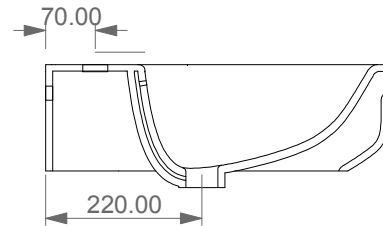

FRONT

LEFT

Lavabo Time cm 75 d'appoggio sospeso o su colonna,
 monoforo (senza foro, tre fori su richiesta)
 Countertop, wall-hung, or on pedestal Washbasin
 Time cm 75 one hole (no hole, three holes on request)

REAR

SECTION

TOP

<p>Designation Lavabo Time cm 75 d'appoggio sospeso o su colonna, monoforo (senza foro, tre fori su richiesta) Countertop, wall-hung, or on pedestal Washbasin Time cm 75 one hole (no hole, three holes on request)</p>	
<p>Scale 1:10</p>	<p>This drawing including the respected data may neither be duplicated nor modified nor altered without the consent of GSG Ceramic Design. The use of the data/technical drawings take place at users own risk and under exclusion of any liability of GSG Ceramic Design.</p>
<p>cod. TILAV75</p>	<p>The dimensions are not binding; products are subject to changes. Measurement shown may be subjected to small variations or are indicative.</p>