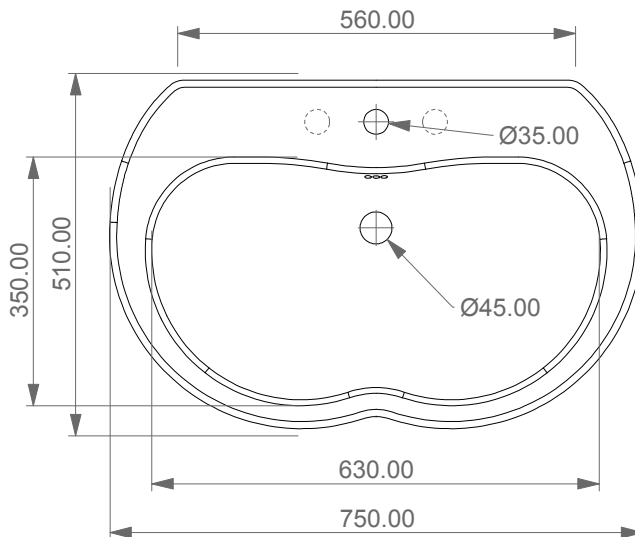

FRONT

LEFT

Lavabo Time cm 75 d'appoggio sospeso o su colonna,
 monoforo (senza foro, tre fori su richiesta)
 Countertop, wall-hung, or on pedestal Washbasin
 Time cm 75 one hole (no hole, three holes on request)

REAR

SECTION

TOP

<p>Designation Lavabo Time cm 75 d'appoggio sospeso o su colonna, monoforo (senza foro, tre fori su richiesta) Countertop, wall-hung, or on pedestal Washbasin Time cm 75 one hole (no hole, three holes on request)</p>	
<p>Scale 1:10</p>	<p>This drawing including the respected data may neither be duplicated nor modified nor altered without the consent of GSG Ceramic Design. The use of the data/technical drawings take place at users own risk and under exclusion of any liability of GSG Ceramic Design.</p>
<p>cod. TILAV75</p>	<p>The dimensions are not binding; products are subject to changes. Measurement shown may be subjected to small variations or are indicative.</p>