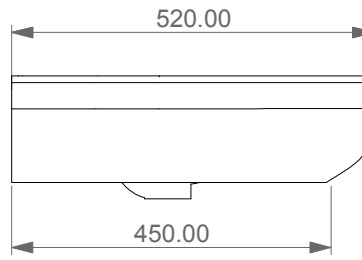

FRONT

LEFT

Lavabo Time cm 75 d'appoggio sospeso o su colonna,
 monoforo (senza foro, tre fori su richiesta)
 Countertop, wall-hung, or on pedestal Washbasin
 Time cm 75 one hole (no hole, three holes on request)

REAR

SECTION

TOP

<p>Designation Lavabo Time cm 75 d'appoggio sospeso o su colonna, monoforo (senza foro, tre fori su richiesta) Countertop, wall-hung, or on pedestal Washbasin Time cm 75 one hole (no hole, three holes on request)</p>	
<p>Scale 1:10</p>	<p>This drawing including the respected data may neither be duplicated nor modified nor altered without the consent of GSG Ceramic Design. The use of the data/technical drawings take place at users own risk and under exclusion of any liability of GSG Ceramic Design.</p>
<p>cod. TILAV75</p>	<p>The dimensions are not binding; products are subject to changes. Measurement shown may be subjected to small variations or are indicative.</p>