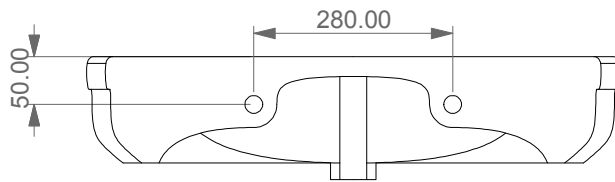

FRONT

LEFT

Lavabo Time cm 75 d'appoggio sospeso o su colonna,
 monoforo (senza foro, tre fori su richiesta)
 Countertop, wall-hung, or on pedestal Washbasin
 Time cm 75 one hole (no hole, three holes on request)

REAR

SECTION

TOP

<p>Designation Lavabo Time cm 75 d'appoggio sospeso o su colonna, monoforo (senza foro, tre fori su richiesta) Countertop, wall-hung, or on pedestal Washbasin Time cm 75 one hole (no hole, three holes on request)</p>	
<p>Scale 1:10</p>	<p>This drawing including the respected data may neither be duplicated nor modified nor altered without the consent of GSG Ceramic Design. The use of the data/technical drawings take place at users own risk and under exclusion of any liability of GSG Ceramic Design.</p>
<p>cod. TILAV75</p>	<p>The dimensions are not binding; products are subject to changes. Measurement shown may be subjected to small variations or are indicative.</p>