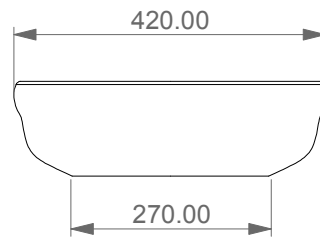

FRONT

LEFT

SECTION

TOP

Lavabo Time cm 65 da appoggio senza foro
Time countertop Washbasin cm 65 no hole

<p>Designation</p> <p>Lavabo Time cm 65 da appoggio senza foro Time countertop Washbasin cm 65 no hole</p>	
<p>Scale</p> <p>1:10</p>	<p>This drawing including the respected data may neither be duplicated nor modified nor altered without the consent of GSG Ceramic Design. The use of the data/technical drawings take place at users own risk and under exclusion of any liability of GSG Ceramic Design.</p>
<p>cod. TILAVFS65</p>	<p>The dimensions are not binding; products are subject to changes. Measurement shown may be subjected to small variations or are indicative.</p>