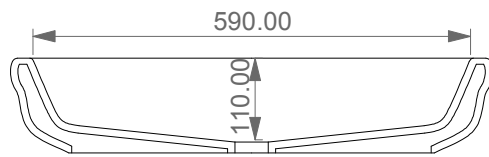

FRONT

LEFT

SECTION

TOP

Lavabo Time cm 65 da appoggio senza foro
Time countertop Washbasin cm 65 no hole

<p>Designation</p> <p>Lavabo Time cm 65 da appoggio senza foro Time countertop Washbasin cm 65 no hole</p>	
<p>Scale</p> <p>1:10</p>	<p>This drawing including the respected data may neither be duplicated nor modified nor altered without the consent of GSG Ceramic Design. The use of the data/technical drawings take place at users own risk and under exclusion of any liability of GSG Ceramic Design.</p>
<p>cod. TILAVFS65</p>	<p>The dimensions are not binding; products are subject to changes. Measurement shown may be subjected to small variations or are indicative.</p>