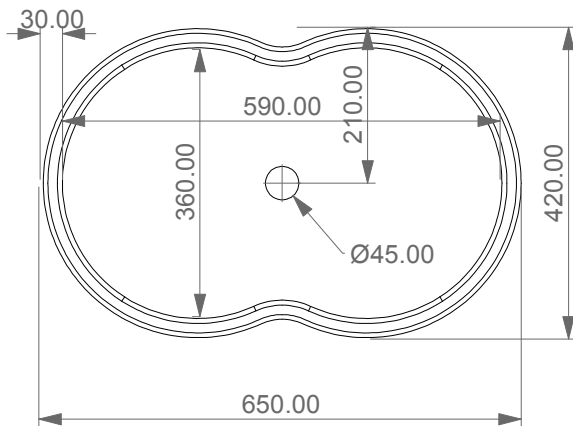

FRONT

LEFT

SECTION

TOP

Lavabo Time cm 65 da appoggio senza foro
Time countertop Washbasin cm 65 no hole

<p>Designation</p> <p>Lavabo Time cm 65 da appoggio senza foro Time countertop Washbasin cm 65 no hole</p>	
<p>Scale</p> <p>1:10</p>	<p>This drawing including the respected data may neither be duplicated nor modified nor altered without the consent of GSG Ceramic Design. The use of the data/technical drawings take place at users own risk and under exclusion of any liability of GSG Ceramic Design.</p>
<p>cod. TILAVFS65</p>	<p>The dimensions are not binding; products are subject to changes. Measurement shown may be subjected to small variations or are indicative.</p>