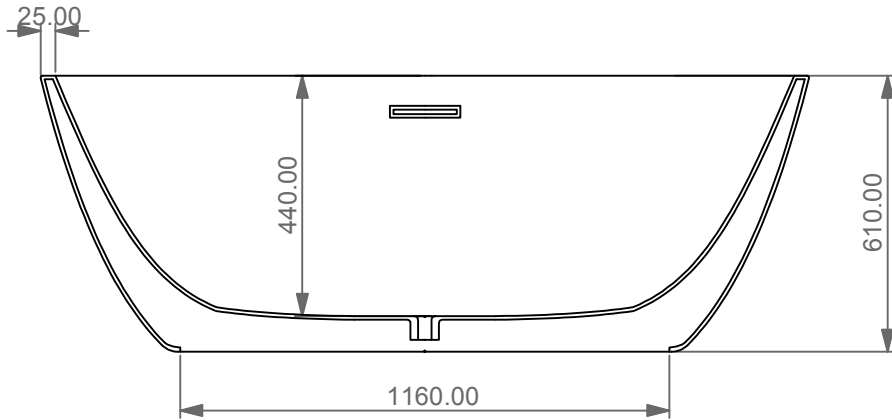

TOP

LEFT - SECTION

FRONT

**GSG**  
CERAMIC DESIGN

Vasca a parete o centro stanza  
in acrilico con troppopieno  
Buthtub free standing or back to wall  
in acrylic with overflow

<p>Designation Vasca a parete o centro stanza in acrilico con troppopieno Buthtub free standing or back to wall in acrylic with overflow</p>	<p><b>GSG</b> CERAMIC DESIGN</p>
<p>Scale 1:10</p>	<p>This drawing including the respectedata may neither be duplicated nor modified nor altered without the consent of GSG Ceramic Design. The use of the data/technical drawings take place at users own risk and under exclusion of any liability of GSG Ceramic Design.</p>
<p>cod. VASU</p>	<p>The dimensions are not binding; products are subject to changes. Measurement shown may be subjected to small variations or are indicative.</p>