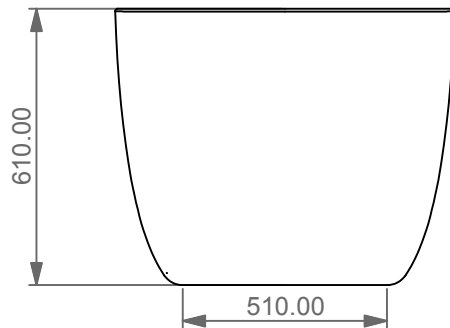

TOP

LEFT - SECTION

FRONT

**GSG**  
CERAMIC DESIGN

Vasca a parete o centro stanza  
in acrilico con troppopieno  
Buthtub free standing or back to wall  
in acrylic with overflow

<p>Designation Vasca a parete o centro stanza in acrilico con troppopieno Buthtub free standing or back to wall in acrylic with overflow</p>	<p><b>GSG</b> CERAMIC DESIGN</p>
<p>Scale 1:10</p>	<p>This drawing including the respectedata may neither be duplicated nor modified nor altered without the consent of GSG Ceramic Design. The use of the data/technical drawings take place at users own risk and under exclusion of any liability of GSG Ceramic Design.</p>
<p>cod. VASU</p>	<p>The dimensions are not binding; products are subject to changes. Measurement shown may be subjected to small variations or are indicative.</p>