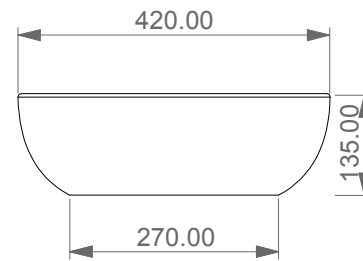

Lavabo Easy ovale bordo fino, cm 55.
Easy Washbasin Oval cm 55 thin edge.

FRONT

LEFT

SECTION

TOP

Designation	
Lavabo Easy ovale bordo fino, cm 55. Easy Washbasin Oval cm 55 thin edge.	
Scale 1:10	
cod. EALAVOV55	<p>This drawing including the respected data may neither be duplicated nor modified nor altered without the consent of GSG Ceramic Design. The use of the data/technical drawings take place at users own risk and under exclusion of any liability of GSG Ceramic Design. The dimensions are not binding; products are subject to changes. Measurement shown may be subjected to small variations or are indicative.</p>