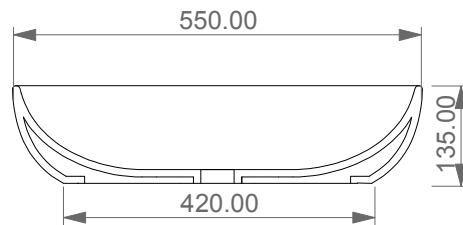

Lavabo Easy ovale bordo fino, cm 55.
Easy Washbasin Oval cm 55 thin edge.

FRONT

LEFT

SECTION

TOP

Designation	
Lavabo Easy ovale bordo fino, cm 55. Easy Washbasin Oval cm 55 thin edge.	
Scale 1:10	
cod. EALAVOV55	<p>This drawing including the respected data may neither be duplicated nor modified nor altered without the consent of GSG Ceramic Design. The use of the data/technical drawings take place at users own risk and under exclusion of any liability of GSG Ceramic Design. The dimensions are not binding; products are subject to changes. Measurement shown may be subjected to small variations or are indicative.</p>