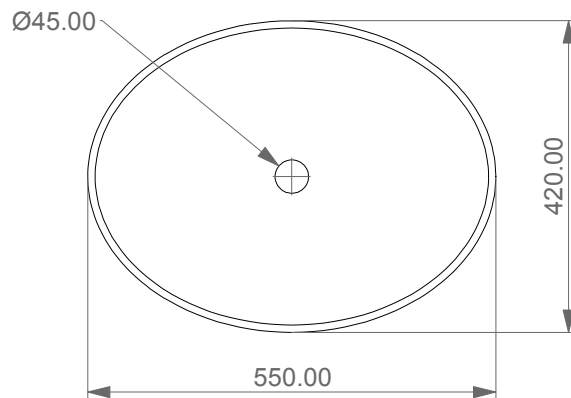

Lavabo Easy ovale bordo fino, cm 55.
Easy Washbasin Oval cm 55 thin edge.

FRONT

LEFT

SECTION

TOP

Designation	
Lavabo Easy ovale bordo fino, cm 55. Easy Washbasin Oval cm 55 thin edge.	
Scale 1:10	
cod. EALAVOV55	<p>This drawing including the respected data may neither be duplicated nor modified nor altered without the consent of GSG Ceramic Design. The use of the data/technical drawings take place at users own risk and under exclusion of any liability of GSG Ceramic Design. The dimensions are not binding; products are subject to changes. Measurement shown may be subjected to small variations or are indicative.</p>