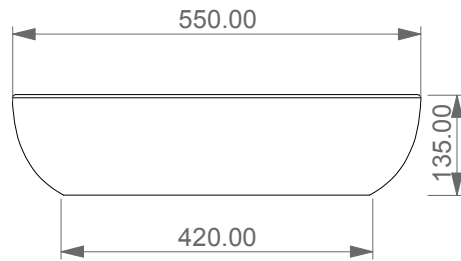

Lavabo Easy ovale bordo fino, cm 55.
Easy Washbasin Oval cm 55 thin edge.

FRONT

LEFT

SECTION

TOP

Designation	
Lavabo Easy ovale bordo fino, cm 55. Easy Washbasin Oval cm 55 thin edge.	
Scale 1:10	
cod. EALAVOV55	<p>This drawing including the respected data may neither be duplicated nor modified nor altered without the consent of GSG Ceramic Design. The use of the data/technical drawings take place at users own risk and under exclusion of any liability of GSG Ceramic Design. The dimensions are not binding; products are subject to changes. Measurement shown may be subjected to small variations or are indicative.</p>