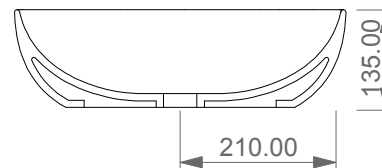

Lavabo Easy ovale bordo fino, cm 55.
Easy Washbasin Oval cm 55 thin edge.

FRONT

LEFT

SECTION

TOP

Designation	
Lavabo Easy ovale bordo fino, cm 55. Easy Washbasin Oval cm 55 thin edge.	
Scale 1:10	
cod. EALAVOV55	<p>This drawing including the respected data may neither be duplicated nor modified nor altered without the consent of GSG Ceramic Design. The use of the data/technical drawings take place at users own risk and under exclusion of any liability of GSG Ceramic Design. The dimensions are not binding; products are subject to changes. Measurement shown may be subjected to small variations or are indicative.</p>