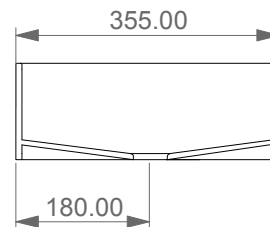

Lavabo Glass in vetro cm 120  
Glass Washbasin cm 120

FRONT

TOP

LEFT

SECTION

Designation	
Lavabo Glass in vetro cm 120 Glass Washbasin cm 120	
Scale	<p>This drawing including the respectedata may neither be duplicated nor modified nor altered without the consent of GSG Ceramic Design. The use of the data/technical drawings take place at users own risk and under exclusion of any liability of GSG Ceramic Design. The dimensions are not binding; products are subject to changes. Measurement shown may be subjected to small variations or are indicative.</p>
1:10	
cod. GLLA120	