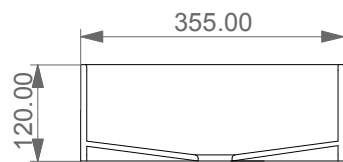

Lavabo Glass in vetro cm 120  
Glass Washbasin cm 120

FRONT

TOP

LEFT

SECTION

Designation	
Lavabo Glass in vetro cm 120 Glass Washbasin cm 120	
Scale	<p>This drawing including the respectedata may neither be duplicated nor modified nor altered without the consent of GSG Ceramic Design. The use of the data/technical drawings take place at users own risk and under exclusion of any liability of GSG Ceramic Design. The dimensions are not binding; products are subject to changes. Measurement shown may be subjected to small variations or are indicative.</p>
1:10	
cod. GLLA120	