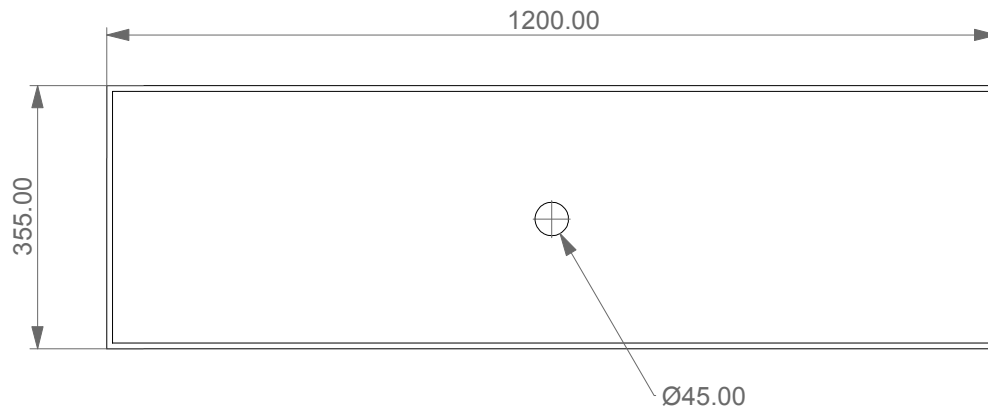

Lavabo Glass in vetro cm 120  
Glass Washbasin cm 120

FRONT

TOP

LEFT

SECTION

Designation	
Lavabo Glass in vetro cm 120 Glass Washbasin cm 120	
Scale	<p>This drawing including the respectedata may neither be duplicated nor modified nor altered without the consent of GSG Ceramic Design. The use of the data/technical drawings take place at users own risk and under exclusion of any liability of GSG Ceramic Design. The dimensions are not binding; products are subject to changes. Measurement shown may be subjected to small variations or are indicative.</p>
1:10	
cod. GLLA120	