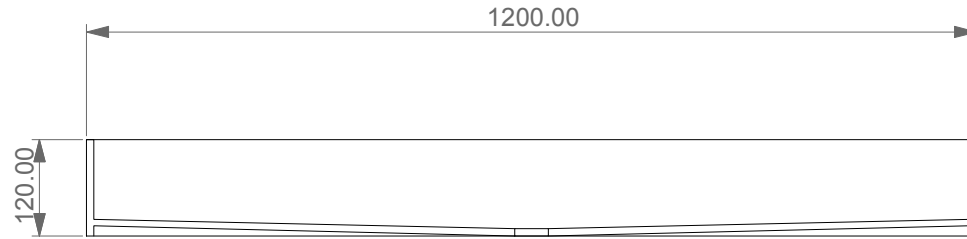

Lavabo Glass in vetro cm 120  
Glass Washbasin cm 120

FRONT

TOP

LEFT

SECTION

Designation	
Lavabo Glass in vetro cm 120 Glass Washbasin cm 120	
Scale	<p>This drawing including the respectedata may neither be duplicated nor modified nor altered without the consent of GSG Ceramic Design. The use of the data/technical drawings take place at users own risk and under exclusion of any liability of GSG Ceramic Design. The dimensions are not binding; products are subject to changes. Measurement shown may be subjected to small variations or are indicative.</p>
1:10	
cod. GLLA120	