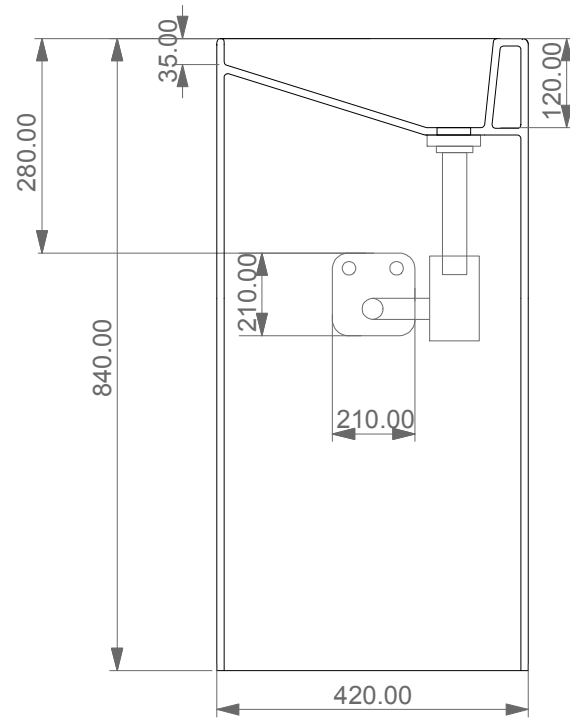

FRONT

SECTION

TOP

GSG
CERAMIC DESIGN

Lavabo Oz a colonna a parete
senza foro (monoforo su richiesta)
Column Oz Washbasin back to wall
no hole (one hole on request)

Designation
Lavabo Oz a colonna a parete
senza foro (monoforo su richiesta)
Column Oz Washbasin back to wall
no hole (one hole on request)

Scale
1:10

cod. LAOZCOLBW

GSG
CERAMIC DESIGN

This drawing including the respected data may neither be duplicated nor modified nor altered without the consent of GSG Ceramic Design. The use of the data/technical drawings take place at users own risk and under exclusion of any liability of GSG Ceramic Design. The dimensions are not binding; products are subject to changes. Measurement shown may be subjected to small variations or are indicative.