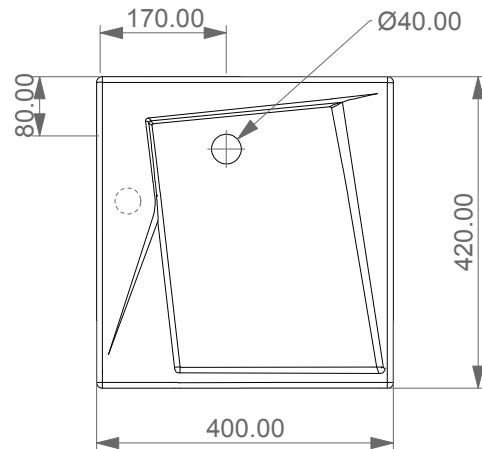

FRONT

SECTION

TOP

GSG
CERAMIC DESIGN

Lavabo Oz a colonna a parete
senza foro (monoforo su richiesta)
Column Oz Washbasin back to wall
no hole (one hole on request)

Designation
Lavabo Oz a colonna a parete
senza foro (monoforo su richiesta)
Column Oz Washbasin back to wall
no hole (one hole on request)

Scale
1:10

cod. LAOZCOLBW

GSG
CERAMIC DESIGN

This drawing including the respected data may neither be duplicated nor modified nor altered without the consent of GSG Ceramic Design. The use of the data/technical drawings take place at users own risk and under exclusion of any liability of GSG Ceramic Design. The dimensions are not binding; products are subject to changes. Measurement shown may be subjected to small variations or are indicative.