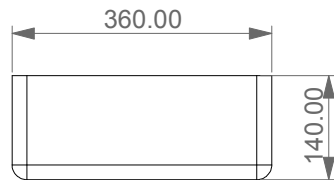

Mensola in ceramica cm 36
Ceramic Shelf cm 36

FRONT

LEFT

TOP

Designation	
Mensola in ceramica cm 36 Ceramic Shelf cm 36	
Scale 1:10	
cod. ME3600	<p>This drawing including the respected data may neither be duplicated nor modified nor altered without the consent of GSG Ceramic Design. The use of the data/technical drawings take place at users own risk and under exclusion of any liability of GSG Ceramic Design.</p> <p>The dimensions are not binding; products are subject to changes. Measurement shown may be subjected to small variations or are indicative.</p>