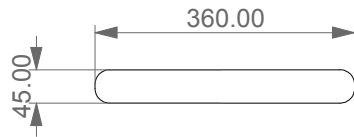

Mensola in ceramica cm 36
Ceramic Shelf cm 36

FRONT

LEFT

TOP

Designation	
Mensola in ceramica cm 36 Ceramic Shelf cm 36	
Scale 1:10	
cod. ME3600	<p>This drawing including the respected data may neither be duplicated nor modified nor altered without the consent of GSG Ceramic Design. The use of the data/technical drawings take place at users own risk and under exclusion of any liability of GSG Ceramic Design.</p> <p>The dimensions are not binding; products are subject to changes. Measurement shown may be subjected to small variations or are indicative.</p>