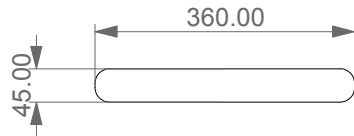

Mensola porta asciugamani
 in ceramica cm 36
 Ceramic Shelf towel rack cm 36

FRONT

LEFT

TOP

Designation

Mensola porta asciugamani
 in ceramica cm 36
 Ceramic Shelf towel rack cm 36

Scale

1:10