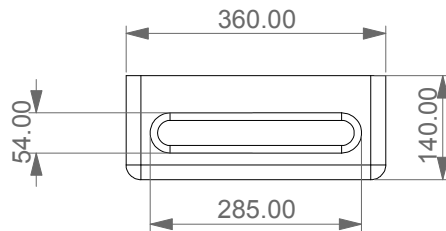

Mensola porta asciugamani
 in ceramica cm 36
 Ceramic Shelf towel rack cm 36

FRONT

LEFT

TOP

Designation

Mensola porta asciugamani
 in ceramica cm 36
 Ceramic Shelf towel rack cm 36

Scale

1:10

cod. ME36PA

This drawing including the respectedata may neither be duplicated nor modified nor altered without the consent of GSG Ceramic Design. The use of the data/technical drawings take place at users own risk and under exclusion of any liability of GSG Ceramic Design. The dimensions are not binding; products are subject to changes. Measurement shown may be subjected to small variations or are indicative.