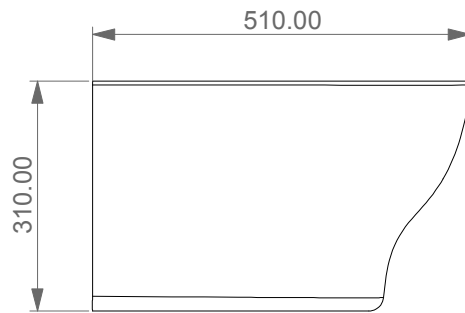

FRONT

LEFT

GSG
CERAMIC DESIGN

Bidet sospeso Speed monoforo
(senza foro su richiesta)
Speed bidet wall-hung one hole
(no hole on request)

TOP

REAR

SECTION

<p>Designation Bidet sospeso Speed monoforo (senza foro su richiesta) Speed bidet wall-hung one hole (no hole on request)</p>	<p>GSG CERAMIC DESIGN</p>
<p>Scale 1:10</p>	<p>This drawing including the respectedata may neither be duplicated nor modified nor altered without the consent of GSG Ceramic Design. The use of the data/technical drawings take place at users own risk and under exclusion of any liability of GSG Ceramic Design.</p>
<p>cod. SPBISO</p>	<p>The dimensions are not binding; products are subject to changes. Measurement shown may be subjected to small variations or are indicative.</p>