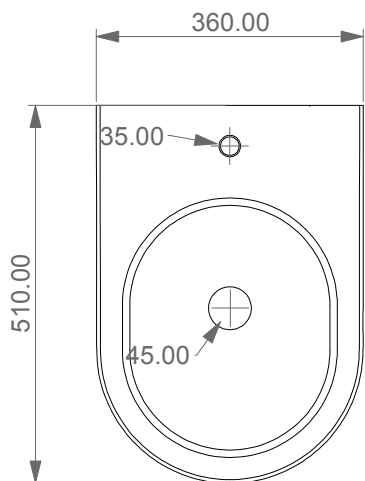

FRONT

LEFT

GSG
CERAMIC DESIGN

Bidet sospeso Speed monoforo
(senza foro su richiesta)
Speed bidet wall-hung one hole
(no hole on request)

TOP

REAR

SECTION

<p>Designation Bidet sospeso Speed monoforo (senza foro su richiesta) Speed bidet wall-hung one hole (no hole on request)</p>	<p>GSG CERAMIC DESIGN</p>
<p>Scale 1:10</p>	<p>This drawing including the respectedata may neither be duplicated nor modified nor altered without the consent of GSG Ceramic Design. The use of the data/technical drawings take place at users own risk and under exclusion of any liability of GSG Ceramic Design.</p>
<p>cod. SPBISO</p>	<p>The dimensions are not binding; products are subject to changes. Measurement shown may be subjected to small variations or are indicative.</p>