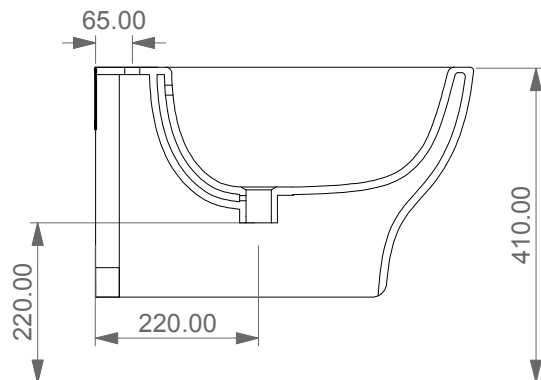

FRONT

LEFT

GSG
CERAMIC DESIGN

Bidet sospeso Speed monoforo
(senza foro su richiesta)
Speed bidet wall-hung one hole
(no hole on request)

TOP

REAR

SECTION

<p>Designation Bidet sospeso Speed monoforo (senza foro su richiesta) Speed bidet wall-hung one hole (no hole on request)</p>	<p>GSG CERAMIC DESIGN</p>
<p>Scale 1:10</p>	<p>This drawing including the respectedata may neither be duplicated nor modified nor altered without the consent of GSG Ceramic Design. The use of the data/technical drawings take place at users own risk and under exclusion of any liability of GSG Ceramic Design.</p>
<p>cod. SPBISO</p>	<p>The dimensions are not binding; products are subject to changes. Measurement shown may be subjected to small variations or are indicative.</p>