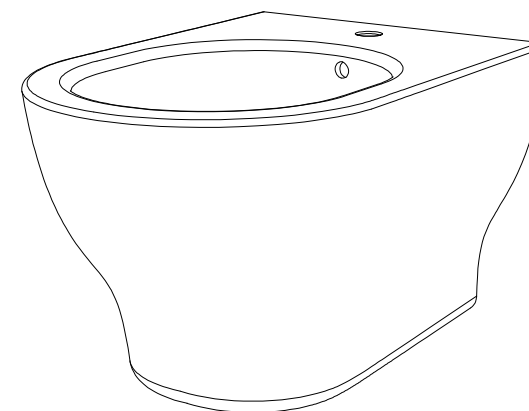

FRONT

LEFT

GSG
CERAMIC DESIGN

Bidet sospeso Speed monoforo
(senza foro su richiesta)
Speed bidet wall-hung one hole
(no hole on request)

TOP

REAR

SECTION

<p>Designation Bidet sospeso Speed monoforo (senza foro su richiesta) Speed bidet wall-hung one hole (no hole on request)</p>	<p>GSG CERAMIC DESIGN</p>
<p>Scale 1:10</p>	<p>This drawing including the respectedata may neither be duplicated nor modified nor altered without the consent of GSG Ceramic Design. The use of the data/technical drawings take place at users own risk and under exclusion of any liability of GSG Ceramic Design.</p>
<p>cod. SPBISO</p>	<p>The dimensions are not binding; products are subject to changes. Measurement shown may be subjected to small variations or are indicative.</p>