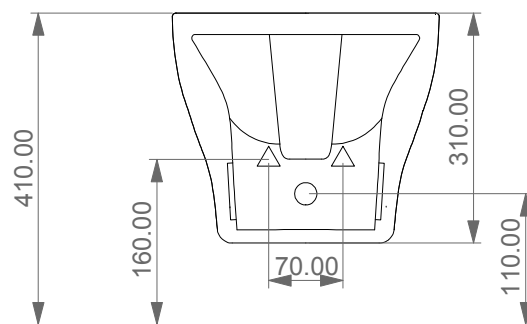

FRONT

LEFT

GSG
CERAMIC DESIGN

Bidet sospeso Speed monoforo
(senza foro su richiesta)
Speed bidet wall-hung one hole
(no hole on request)

TOP

REAR

SECTION

<p>Designation Bidet sospeso Speed monoforo (senza foro su richiesta) Speed bidet wall-hung one hole (no hole on request)</p>	<p>GSG CERAMIC DESIGN</p>
<p>Scale 1:10</p>	<p>This drawing including the respectedata may neither be duplicated nor modified nor altered without the consent of GSG Ceramic Design. The use of the data/technical drawings take place at users own risk and under exclusion of any liability of GSG Ceramic Design.</p>
<p>cod. SPBISO</p>	<p>The dimensions are not binding; products are subject to changes. Measurement shown may be subjected to small variations or are indicative.</p>