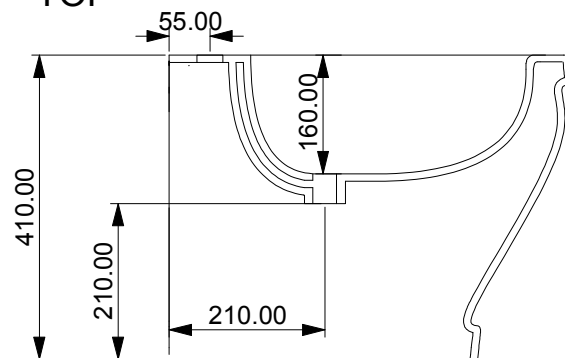

FRONT

LEFT

GSG
CERAMIC DESIGN

Bidet a terra Time monoforo
(senza foro, tre fori su richiesta)
Time bidet back to wall one hole
(no hole, three holes on request)

TOP

REAR

SECTION

Designation
Bidet a terra Time monoforo
(senza foro, tre fori su richiesta)
Time bidet back to wall one hole
(no hole, three holes on request)

Scale
1:10

cod. TIBI01

GSG
CERAMIC DESIGN

This drawing including the respected data may neither be duplicated nor modified nor altered without the consent of GSG Ceramic Design. The use of the data/technical drawings take place at users own risk and under exclusion of any liability of GSG Ceramic Design. The dimensions are not binding; products are subject to changes. Measurement shown may be subjected to small variations or are indicative.