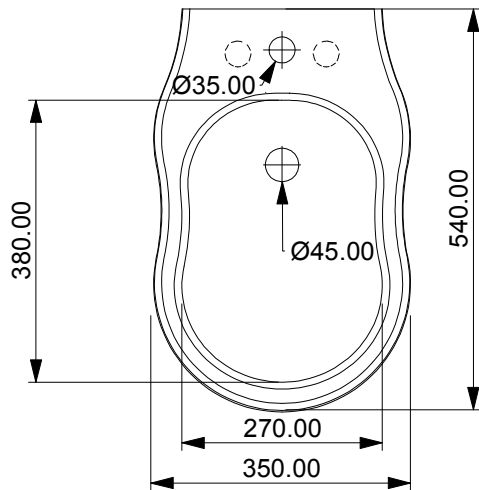

FRONT

LEFT

GSG
CERAMIC DESIGN

Bidet a terra Time monoforo
(senza foro, tre fori su richiesta)
Time bidet back to wall one hole
(no hole, three holes on request)

TOP

REAR

SECTION

Designation
Bidet a terra Time monoforo
(senza foro, tre fori su richiesta)
Time bidet back to wall one hole
(no hole, three holes on request)

Scale
1:10

cod. TIBI01

GSG
CERAMIC DESIGN

This drawing including the respected data may neither be duplicated nor modified nor altered without the consent of GSG Ceramic Design. The use of the data/technical drawings take place at users own risk and under exclusion of any liability of GSG Ceramic Design. The dimensions are not binding; products are subject to changes. Measurement shown may be subjected to small variations or are indicative.