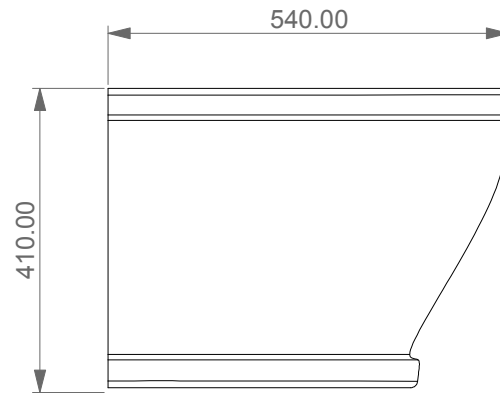

FRONT

LEFT

GSG
CERAMIC DESIGN

Bidet a terra Time monoforo
(senza foro, tre fori su richiesta)
Time bidet back to wall one hole
(no hole, three holes on request)

TOP

REAR

SECTION

Designation
Bidet a terra Time monoforo
(senza foro, tre fori su richiesta)
Time bidet back to wall one hole
(no hole, three holes on request)

Scale
1:10

cod. TIBI01

GSG
CERAMIC DESIGN

This drawing including the respected data may neither be duplicated nor modified nor altered without the consent of GSG Ceramic Design. The use of the data/technical drawings take place at users own risk and under exclusion of any liability of GSG Ceramic Design. The dimensions are not binding; products are subject to changes. Measurement shown may be subjected to small variations or are indicative.