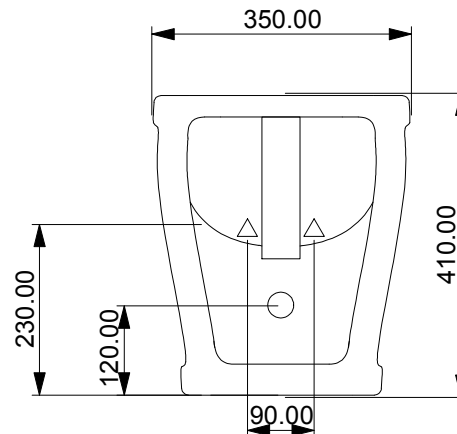

FRONT

LEFT

GSG
CERAMIC DESIGN

Bidet a terra Time monoforo
(senza foro, tre fori su richiesta)
Time bidet back to wall one hole
(no hole, three holes on request)

TOP

REAR

SECTION

Designation
Bidet a terra Time monoforo
(senza foro, tre fori su richiesta)
Time bidet back to wall one hole
(no hole, three holes on request)

Scale
1:10

cod. TIBI01

GSG
CERAMIC DESIGN

This drawing including the respected data may neither be duplicated nor modified nor altered without the consent of GSG Ceramic Design. The use of the data/technical drawings take place at users own risk and under exclusion of any liability of GSG Ceramic Design. The dimensions are not binding; products are subject to changes. Measurement shown may be subjected to small variations or are indicative.