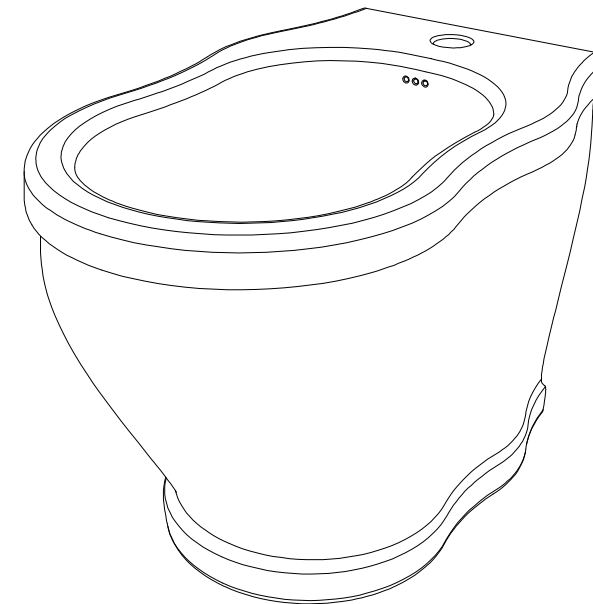

FRONT

LEFT

GSG
CERAMIC DESIGN

Bidet a terra Time monoforo
(senza foro, tre fori su richiesta)
Time bidet back to wall one hole
(no hole, three holes on request)

TOP

REAR

SECTION

Designation
Bidet a terra Time monoforo
(senza foro, tre fori su richiesta)
Time bidet back to wall one hole
(no hole, three holes on request)

Scale
1:10

cod. TIBI01

GSG
CERAMIC DESIGN

This drawing including the respected data may neither be duplicated nor modified nor altered without the consent of GSG Ceramic Design. The use of the data/technical drawings take place at users own risk and under exclusion of any liability of GSG Ceramic Design. The dimensions are not binding; products are subject to changes. Measurement shown may be subjected to small variations or are indicative.