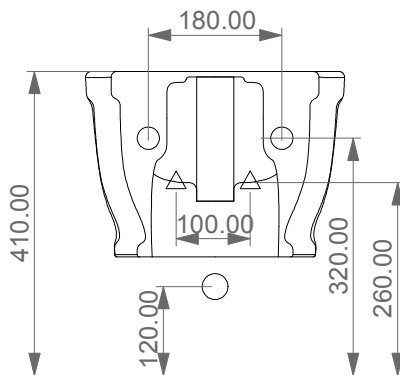

FRONT

LEFT

GSG
CERAMIC DESIGN

Bidet sospeso Time monoforo
(senza foro su richiesta)
Bidet wall-hung one hole
(no hole on request)

TOP

REAR

SECTION

Designation Bidet sospeso Time monoforo (senza foro su richiesta) Bidet wall-hung one hole (no hole on request)	
Scale 1:10	
cod. TIBISO	

This drawing including the respected data may neither be duplicated nor modified nor altered without the consent of GSG Ceramic Design. The use of the data/technical drawings take place at users own risk and under exclusion of any liability of GSG Ceramic Design. The dimensions are not binding; products are subject to changes. Measurement shown may be subjected to small variations or are indicative.