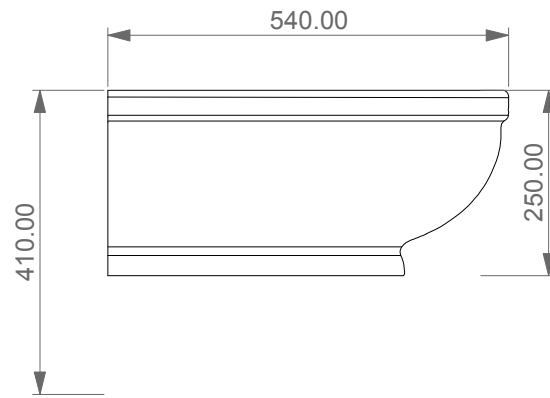

FRONT

LEFT

GSG
CERAMIC DESIGN

Bidet sospeso Time monoforo
(senza foro su richiesta)
Bidet wall-hung one hole
(no hole on request)

TOP

REAR

SECTION

Designation Bidet sospeso Time monoforo (senza foro su richiesta) Bidet wall-hung one hole (no hole on request)	
Scale 1:10	
cod. TIBISO	

This drawing including the respected data may neither be duplicated nor modified nor altered without the consent of GSG Ceramic Design. The use of the data/technical drawings take place at users own risk and under exclusion of any liability of GSG Ceramic Design. The dimensions are not binding; products are subject to changes. Measurement shown may be subjected to small variations or are indicative.