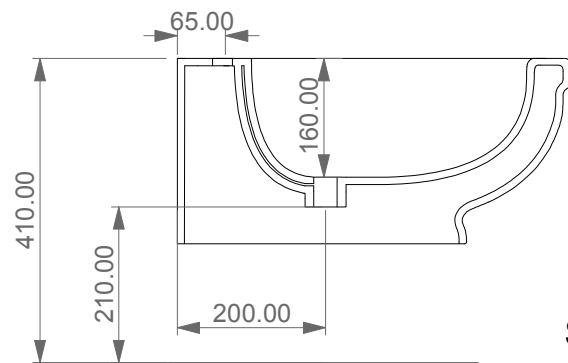

FRONT

LEFT

GSG
CERAMIC DESIGN

Bidet sospeso Time monoforo
(senza foro su richiesta)
Bidet wall-hung one hole
(no hole on request)

TOP

REAR

SECTION

Designation Bidet sospeso Time monoforo (senza foro su richiesta) Bidet wall-hung one hole (no hole on request)	
Scale 1:10	
cod. TIBISO	

This drawing including the respected data may neither be duplicated nor modified nor altered without the consent of GSG Ceramic Design. The use of the data/technical drawings take place at users own risk and under exclusion of any liability of GSG Ceramic Design. The dimensions are not binding; products are subject to changes. Measurement shown may be subjected to small variations or are indicative.