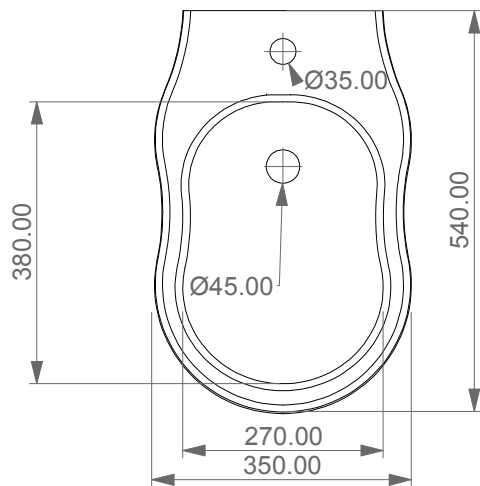

FRONT

LEFT

GSG
CERAMIC DESIGN

Bidet sospeso Time monoforo
(senza foro su richiesta)
Bidet wall-hung one hole
(no hole on request)

TOP

REAR

SECTION

Designation Bidet sospeso Time monoforo (senza foro su richiesta) Bidet wall-hung one hole (no hole on request)	
Scale 1:10	
cod. TIBISO	

This drawing including the respected data may neither be duplicated nor modified nor altered without the consent of GSG Ceramic Design. The use of the data/technical drawings take place at users own risk and under exclusion of any liability of GSG Ceramic Design. The dimensions are not binding; products are subject to changes. Measurement shown may be subjected to small variations or are indicative.