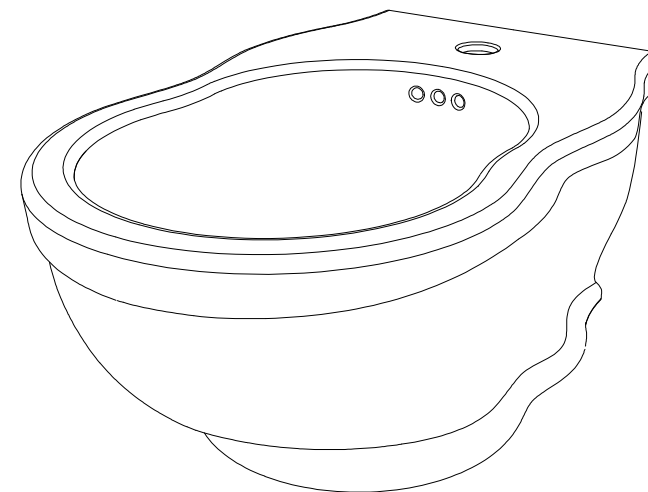

FRONT

LEFT

GSG
CERAMIC DESIGN

Bidet sospeso Time monoforo
(senza foro su richiesta)
Bidet wall-hung one hole
(no hole on request)

TOP

REAR

SECTION

Designation Bidet sospeso Time monoforo (senza foro su richiesta) Bidet wall-hung one hole (no hole on request)	
Scale 1:10	
cod. TIBISO	

This drawing including the respected data may neither be duplicated nor modified nor altered without the consent of GSG Ceramic Design. The use of the data/technical drawings take place at users own risk and under exclusion of any liability of GSG Ceramic Design. The dimensions are not binding; products are subject to changes. Measurement shown may be subjected to small variations or are indicative.