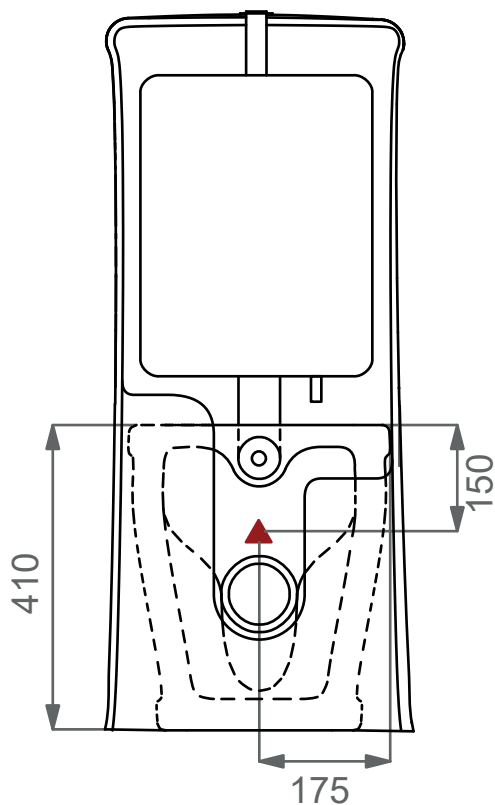

DESCRIZIONE

Vaso monoblocco, scarico a parete, convertibile a pavimento con curva tecnica (vedi cod. ACS100).

Cassetta a colonna per vaso monoblocco (TICIMBL)

Wc monoblock, wall drain suitable for floor drain with technical elbow (see code ACS100).

Column cistern suiting for wc monoblock (TICIMBL)

bianco lucido
white shiny

TIWC01 000
TICIMBL 000

35x54
40x14xh94

26,8
23,4

colorato
coloured

TIWC01 XXX
TICIMBL XXX

35x54
40x14xh94

26,8
23,4

Predisposizione consigliata attacco acqua, Dx o Sx, in caso di utilizzo del dispositivo erogazione acqua per funzione vaso/bidet (Cod. ACS 114)

Inlet water connection suggest, left or right, in case of use of water supply device for wc/bidet working (Cod. ACS 114)

Dispositivo vaso/bidet
Wc/bidet device
Cod. ACS114

Produttore: GSG ceramic design

Designer: Massimiliano Abati

Codice: TIWC01 - TICIMBL

Scala: 1:10

GSG
CERAMIC DESIGN

Web site

This drawing including the respected data may neither be duplicated nor modified nor altered without the consent of GSG Ceramic Design. The use of the data/technical drawings take place at users own risk and under exclusion of any liability of GSG Ceramic Design. The dimensions are not binding; products are subject to changes. Measurement shown may be subjected to small variations or are indicative.