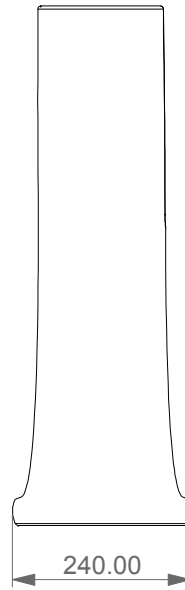

Colonna per lavabi Time cm 75 e 95
 Pedestal for Time Washbasins cm 75 and 95

FRONT

LEFT

Designation Colonna per lavabi Time cm 75 e 95 Pedestal for Time Washbasins cm 75 and 95	
Scale 1:10	This drawing including the respected data may neither be duplicated nor modified nor altered without the consent of GSG Ceramic Design. The use of the data/technical drawings take place at users own risk and under exclusion of any liability of GSG Ceramic Design. The dimensions are not binding; products are subject to changes. Measurement shown may be subjected to small variations or are indicative.
cod. TICOL	