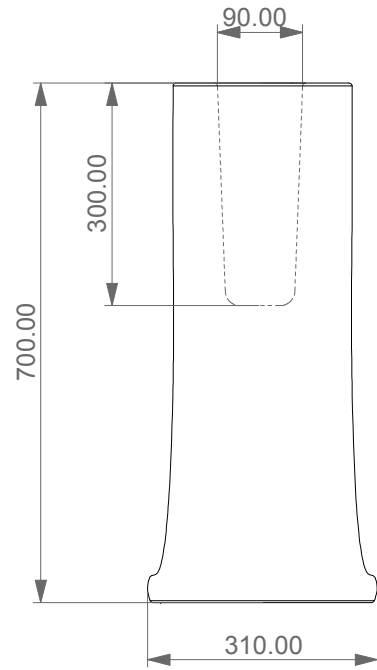

Colonna per lavabi Time cm 75 e 95
 Pedestal for Time Washbasins cm 75 and 95

FRONT

LEFT

Designation Colonna per lavabi Time cm 75 e 95 Pedestal for Time Washbasins cm 75 and 95	
Scale 1:10	This drawing including the respected data may neither be duplicated nor modified nor altered without the consent of GSG Ceramic Design. The use of the data/technical drawings take place at users own risk and under exclusion of any liability of GSG Ceramic Design. The dimensions are not binding; products are subject to changes. Measurement shown may be subjected to small variations or are indicative.
cod. TICOL	