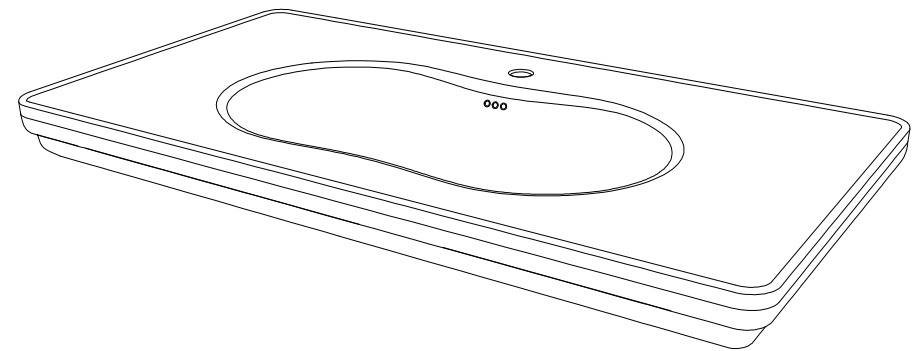

FRONT

Consolle Time cm 105 da appoggio, sospesa o su gambe in ceramica monoforo (senza foro, tre fori su richiesta)  
 Countertop, wall-hung or on ceramic legs consolle Time cm 105 one hole (no hole, three holes on request).

REAR

TOP

LEFT

SECTION

<p>Designation                  Consolle Time cm 105 da appoggio, sospesa o su gambe in ceramica monoforo (senza foro, tre fori su richiesta)                  Countertop, wall-hung or on ceramic legs consolle Time cm 105 one hole (no hole, three holes on request).</p>	
<p>Scale                  1:10</p>	<p>This drawing including the respected data may neither be duplicated nor modified nor altered without the consent of GSG Ceramic Design. The use of the data/technical drawings take place at users own risk and under exclusion of any liability of GSG Ceramic Design.</p>
<p>cod. TICON105</p>	<p>The dimensions are not binding; products are subject to changes. Measurement shown may be subjected to small variations or are indicative.</p>