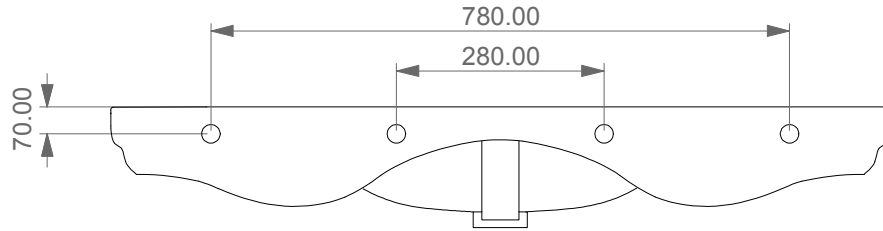

FRONT

Consolle Time cm 105 da appoggio, sospesa o su gambe in ceramica monoforo (senza foro, tre fori su richiesta)  
 Countertop, wall-hung or on ceramic legs consolle Time cm 105 one hole (no hole, three holes on request).

REAR

TOP

LEFT

SECTION

<p>Designation                  Consolle Time cm 105 da appoggio, sospesa o su gambe in ceramica monoforo (senza foro, tre fori su richiesta)                  Countertop, wall-hung or on ceramic legs consolle Time cm 105 one hole (no hole, three holes on request).</p>	
<p>Scale                  1:10</p>	<p>This drawing including the respected data may neither be duplicated nor modified nor altered without the consent of GSG Ceramic Design. The use of the data/technical drawings take place at users own risk and under exclusion of any liability of GSG Ceramic Design.</p>
<p>cod. TICON105</p>	<p>The dimensions are not binding; products are subject to changes. Measurement shown may be subjected to small variations or are indicative.</p>