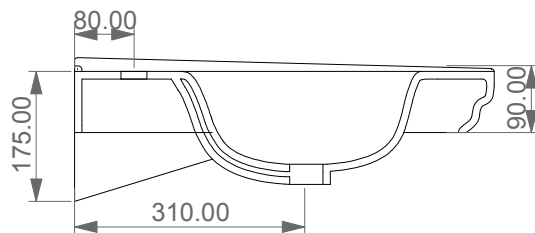

FRONT

Consolle Time cm 105 da appoggio, sospesa o su gambe in ceramica monoforo (senza foro, tre fori su richiesta)  
 Countertop, wall-hung or on ceramic legs consolle Time cm 105 one hole (no hole, three holes on request).

REAR

TOP

LEFT

SECTION

<p>Designation                  Consolle Time cm 105 da appoggio, sospesa o su gambe in ceramica monoforo (senza foro, tre fori su richiesta)                  Countertop, wall-hung or on ceramic legs consolle Time cm 105 one hole (no hole, three holes on request).</p>	
<p>Scale                  1:10</p>	<p>This drawing including the respected data may neither be duplicated nor modified nor altered without the consent of GSG Ceramic Design. The use of the data/technical drawings take place at users own risk and under exclusion of any liability of GSG Ceramic Design.</p>
<p>cod. TICON105</p>	<p>The dimensions are not binding; products are subject to changes. Measurement shown may be subjected to small variations or are indicative.</p>