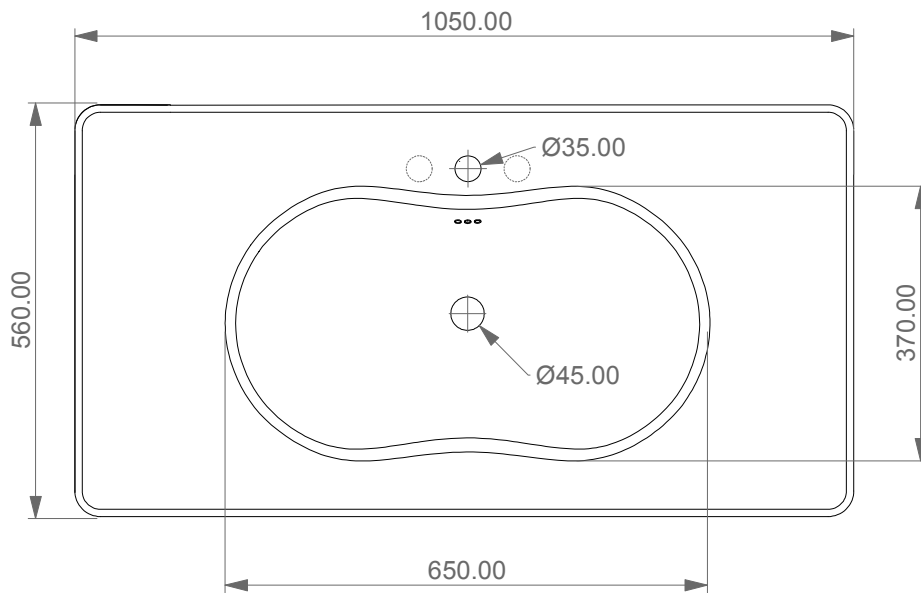

FRONT

Consolle Time cm 105 da appoggio, sospesa o su gambe in ceramica monoforo (senza foro, tre fori su richiesta)  
 Countertop, wall-hung or on ceramic legs consolle Time cm 105 one hole (no hole, three holes on request).

REAR

TOP

LEFT

SECTION

<p>Designation                  Consolle Time cm 105 da appoggio, sospesa o su gambe in ceramica monoforo (senza foro, tre fori su richiesta)                  Countertop, wall-hung or on ceramic legs consolle Time cm 105 one hole (no hole, three holes on request).</p>	
<p>Scale                  1:10</p>	<p>This drawing including the respected data may neither be duplicated nor modified nor altered without the consent of GSG Ceramic Design. The use of the data/technical drawings take place at users own risk and under exclusion of any liability of GSG Ceramic Design.</p>
<p>cod. TICON105</p>	<p>The dimensions are not binding; products are subject to changes. Measurement shown may be subjected to small variations or are indicative.</p>