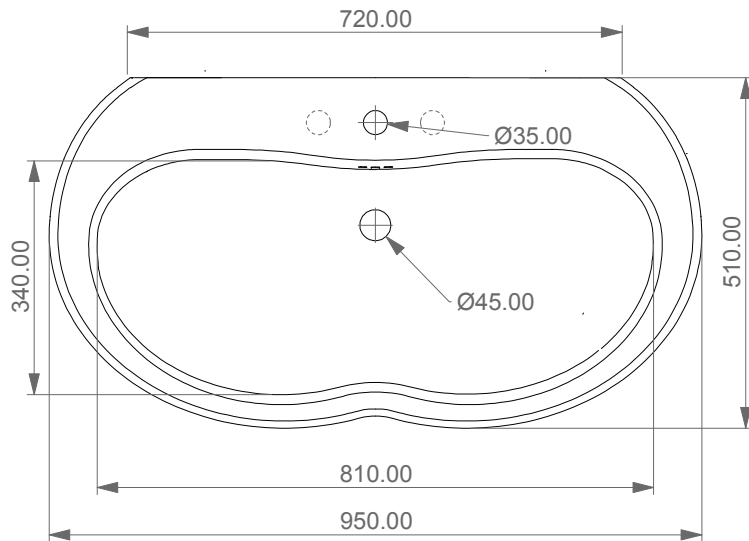

FRONT

LEFT

Lavabo Time cm 95 d'appoggio sospeso o su colonna,  
 monoforo (senza foro, tre fori su richiesta)  
 Countertop, wall-hung, or on pedestal Washbasin  
 Time cm 95 one hole (no hole, three holes on request)

REAR

SECTION

TOP

Designation  
 Lavabo Time cm 95 d'appoggio sospeso o su colonna,  
 monoforo (senza foro, tre fori su richiesta)  
 Countertop, wall-hung, or on pedestal Washbasin  
 Time cm 95 one hole (no hole, three holes on request)

Scale  
 1:10

cod. TILAV95

This drawing including the respected data may neither be duplicated nor modified nor altered without the consent of GSG Ceramic Design. The use of the data/technical drawings take place at users own risk and under exclusion of any liability of GSG Ceramic Design. The dimensions are not binding; products are subject to changes. Measurement shown may be subjected to small variations or are indicative.