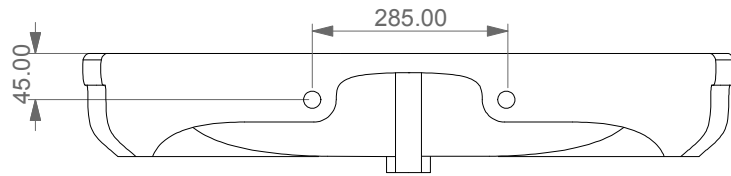

FRONT

LEFT

Lavabo Time cm 95 d'appoggio sospeso o su colonna,  
 monoforo (senza foro, tre fori su richiesta)  
 Countertop, wall-hung, or on pedestal Washbasin  
 Time cm 95 one hole (no hole, three holes on request)

REAR

SECTION

TOP

Designation  
 Lavabo Time cm 95 d'appoggio sospeso o su colonna,  
 monoforo (senza foro, tre fori su richiesta)  
 Countertop, wall-hung, or on pedestal Washbasin  
 Time cm 95 one hole (no hole, three holes on request)

Scale  
 1:10

cod. TILAV95

This drawing including the respected data may neither be duplicated nor modified nor altered without the consent of GSG Ceramic Design. The use of the data/technical drawings take place at users own risk and under exclusion of any liability of GSG Ceramic Design. The dimensions are not binding; products are subject to changes. Measurement shown may be subjected to small variations or are indicative.