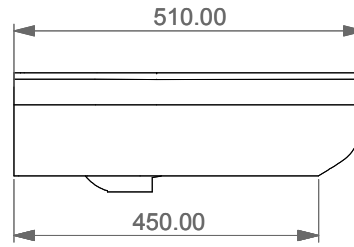

FRONT

LEFT

Lavabo Time cm 95 d'appoggio sospeso o su colonna,  
 monoforo (senza foro, tre fori su richiesta)  
 Countertop, wall-hung, or on pedestal Washbasin  
 Time cm 95 one hole (no hole, three holes on request)

REAR

SECTION

TOP

Designation  
 Lavabo Time cm 95 d'appoggio sospeso o su colonna,  
 monoforo (senza foro, tre fori su richiesta)  
 Countertop, wall-hung, or on pedestal Washbasin  
 Time cm 95 one hole (no hole, three holes on request)

Scale  
 1:10

cod. TILAV95

This drawing including the respected data may neither be duplicated nor modified nor altered without the consent of GSG Ceramic Design. The use of the data/technical drawings take place at users own risk and under exclusion of any liability of GSG Ceramic Design. The dimensions are not binding; products are subject to changes. Measurement shown may be subjected to small variations or are indicative.