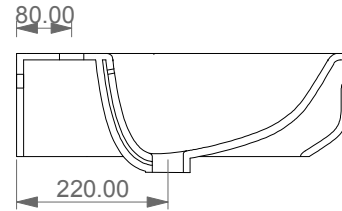

FRONT

LEFT

Lavabo Time cm 95 d'appoggio sospeso o su colonna,  
 monoforo (senza foro, tre fori su richiesta)  
 Countertop, wall-hung, or on pedestal Washbasin  
 Time cm 95 one hole (no hole, three holes on request)

REAR

SECTION

TOP

Designation  
 Lavabo Time cm 95 d'appoggio sospeso o su colonna,  
 monoforo (senza foro, tre fori su richiesta)  
 Countertop, wall-hung, or on pedestal Washbasin  
 Time cm 95 one hole (no hole, three holes on request)

Scale  
 1:10

cod. TILAV95

This drawing including the respected data may neither be duplicated nor modified nor altered without the consent of GSG Ceramic Design. The use of the data/technical drawings take place at users own risk and under exclusion of any liability of GSG Ceramic Design. The dimensions are not binding; products are subject to changes. Measurement shown may be subjected to small variations or are indicative.