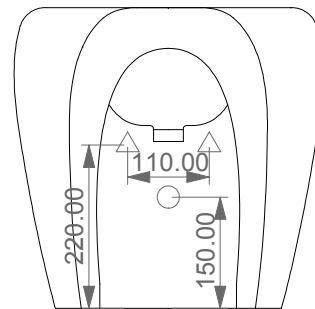

FRONT

LEFT

GSG
CERAMIC DESIGN

Bidet a terra Touch monoforo
(senza foro su richiesta)
Touch bidet back to wall one hole
(no hole on request)

TOP

REAR

SECTION

Designation
Bidet a terra Touch monoforo
(senza foro su richiesta)
Touch bidet back to wall one hole
(no hole on request)

Scale
1:10

cod. TOBI01

GSG
CERAMIC DESIGN

This drawing including the respected data may neither be duplicated nor modified nor altered without the consent of GSG Ceramic Design. The use of the data/technical drawings take place at users own risk and under exclusion of any liability of GSG Ceramic Design. The dimensions are not binding; products are subject to changes. Measurement shown may be subjected to small variations or are indicative.