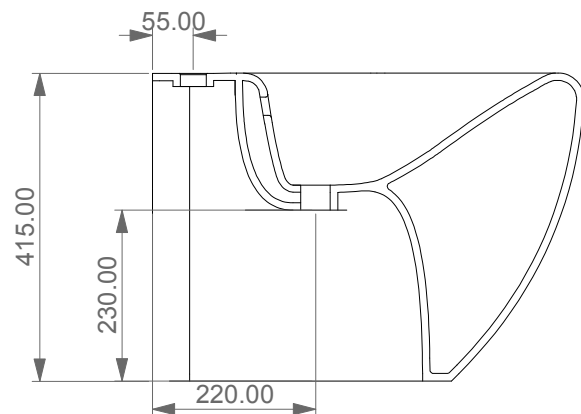

FRONT

LEFT

GSG
CERAMIC DESIGN

Bidet a terra Touch monoforo
(senza foro su richiesta)
Touch bidet back to wall one hole
(no hole on request)

TOP

REAR

SECTION

Designation
Bidet a terra Touch monoforo
(senza foro su richiesta)
Touch bidet back to wall one hole
(no hole on request)

Scale
1:10

cod. TOBI01

GSG
CERAMIC DESIGN

This drawing including the respected data may neither be duplicated nor modified nor altered without the consent of GSG Ceramic Design. The use of the data/technical drawings take place at users own risk and under exclusion of any liability of GSG Ceramic Design. The dimensions are not binding; products are subject to changes. Measurement shown may be subjected to small variations or are indicative.