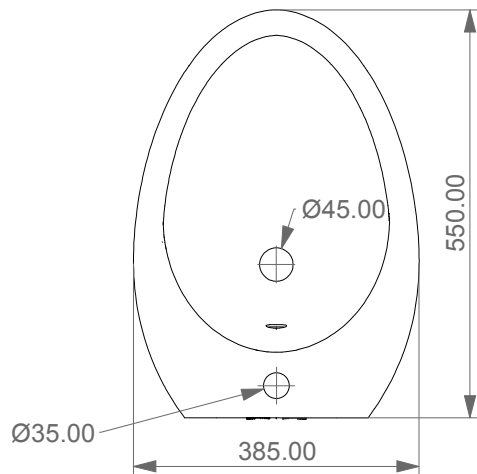

FRONT

LEFT

GSG
CERAMIC DESIGN

Bidet a terra Touch monoforo
(senza foro su richiesta)
Touch bidet back to wall one hole
(no hole on request)

TOP

REAR

SECTION

Designation
Bidet a terra Touch monoforo
(senza foro su richiesta)
Touch bidet back to wall one hole
(no hole on request)

Scale
1:10

cod. TOBI01

GSG
CERAMIC DESIGN

This drawing including the respected data may neither be duplicated nor modified nor altered without the consent of GSG Ceramic Design. The use of the data/technical drawings take place at users own risk and under exclusion of any liability of GSG Ceramic Design. The dimensions are not binding; products are subject to changes. Measurement shown may be subjected to small variations or are indicative.