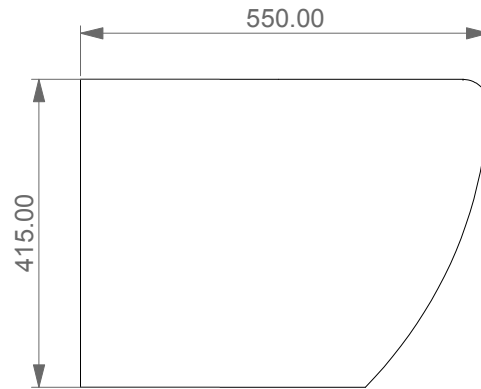

FRONT

LEFT

GSG
CERAMIC DESIGN

Bidet a terra Touch monoforo
(senza foro su richiesta)
Touch bidet back to wall one hole
(no hole on request)

TOP

REAR

SECTION

Designation
Bidet a terra Touch monoforo
(senza foro su richiesta)
Touch bidet back to wall one hole
(no hole on request)

Scale
1:10

cod. TOBI01

GSG
CERAMIC DESIGN

This drawing including the respected data may neither be duplicated nor modified nor altered without the consent of GSG Ceramic Design. The use of the data/technical drawings take place at users own risk and under exclusion of any liability of GSG Ceramic Design. The dimensions are not binding; products are subject to changes. Measurement shown may be subjected to small variations or are indicative.