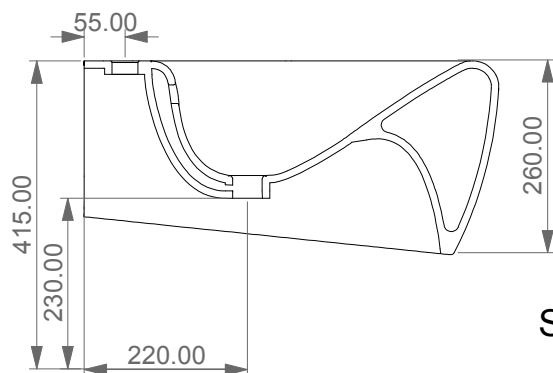

**GSG**  
CERAMIC DESIGN

Bidet sospeso Touch  
monoforo (senza foro su richiesta)  
Touch bidet wall hung  
one hole (no hole on request)

FRONT

LEFT

TOP

REAR

SECTION

Designation  
Bidet sospeso Touch  
monoforo (senza foro su richiesta)  
Touch bidet wall hung  
one hole (no hole on request)

Scale  
1:10

cod. TOBISO

**GSG**  
CERAMIC DESIGN

This drawing including the respected data may neither be duplicated nor modified nor altered without the consent of GSG Ceramic Design. The use of the data/technical drawings take place at users own risk and under exclusion of any liability of GSG Ceramic Design. The dimensions are not binding; products are subject to changes. Measurement shown may be subjected to small variations or are indicative.