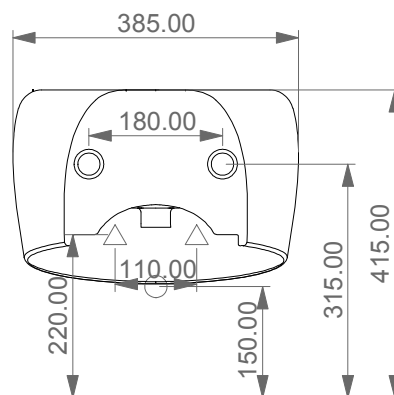

**GSG**  
CERAMIC DESIGN

Bidet sospeso Touch  
monoforo (senza foro su richiesta)  
Touch bidet wall hung  
one hole (no hole on request)

FRONT

LEFT

TOP

REAR

SECTION

Designation  
Bidet sospeso Touch  
monoforo (senza foro su richiesta)  
Touch bidet wall hung  
one hole (no hole on request)

Scale  
1:10

cod. TOBISO

**GSG**  
CERAMIC DESIGN

This drawing including the respected data may neither be duplicated nor modified nor altered without the consent of GSG Ceramic Design. The use of the data/technical drawings take place at users own risk and under exclusion of any liability of GSG Ceramic Design. The dimensions are not binding; products are subject to changes. Measurement shown may be subjected to small variations or are indicative.