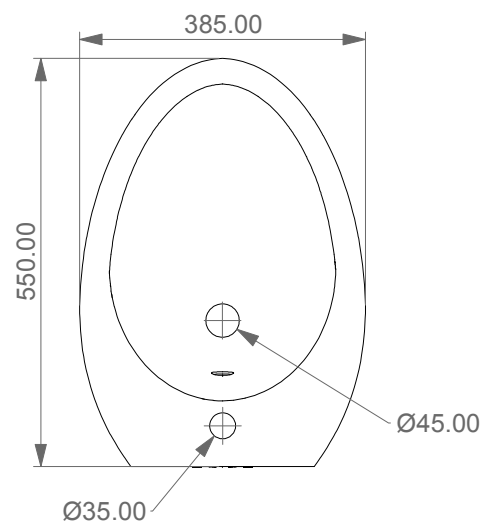

**GSG**  
CERAMIC DESIGN

Bidet sospeso Touch  
monoforo (senza foro su richiesta)  
Touch bidet wall hung  
one hole (no hole on request)

FRONT

LEFT

TOP

REAR

SECTION

Designation  
Bidet sospeso Touch  
monoforo (senza foro su richiesta)  
Touch bidet wall hung  
one hole (no hole on request)

Scale  
1:10

cod. TOBISO

**GSG**  
CERAMIC DESIGN

This drawing including the respected data may neither be duplicated nor modified nor altered without the consent of GSG Ceramic Design. The use of the data/technical drawings take place at users own risk and under exclusion of any liability of GSG Ceramic Design. The dimensions are not binding; products are subject to changes. Measurement shown may be subjected to small variations or are indicative.