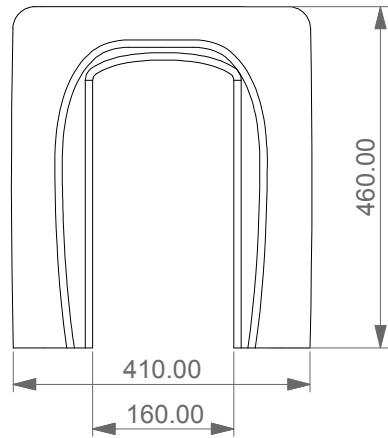

Complemento per bidet Touch  
Panel to suit Touch bidet

FRONT

LEFT

TOP

<p>Designation</p> <p>Complemento per bidet Touch Panel to suit Touch bidet</p>	
<p>Scale</p> <p>1:10</p>	<p>This drawing including the respected data may neither be duplicated nor modified nor altered without the consent of GSG Ceramic Design. The use of the data/technical drawings take place at users own risk and under exclusion of any liability of GSG Ceramic Design. The dimensions are not binding; products are subject to changes. Measurement shown may be subjected to small variations or are indicative.</p>
<p>cod. TOCOBI</p>	