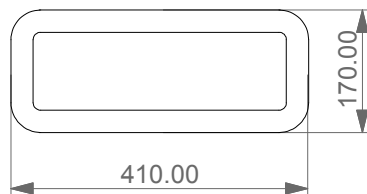

Complemento per bidet Touch  
Panel to suit Touch bidet

FRONT

LEFT

TOP

<p>Designation</p> <p>Complemento per bidet Touch Panel to suit Touch bidet</p>	
<p>Scale</p> <p>1:10</p>	<p>This drawing including the respected data may neither be duplicated nor modified nor altered without the consent of GSG Ceramic Design. The use of the data/technical drawings take place at users own risk and under exclusion of any liability of GSG Ceramic Design. The dimensions are not binding; products are subject to changes. Measurement shown may be subjected to small variations or are indicative.</p>
<p>cod. TOCOBI</p>	