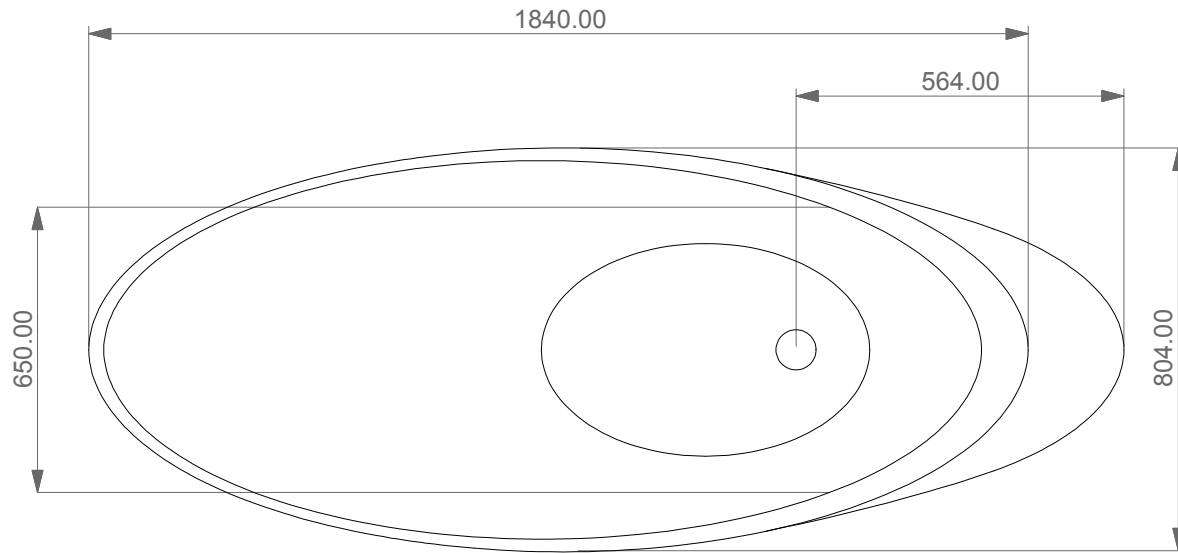

Vasca centro stanza in Pietraluce®  
 cm 205 senza troppopieno  
 Buthtub free standing in Pietraluce® cm 205  
 no overflow

TOP

LEFT SECTION

Designation  
 Vasca centro stanza in Pietraluce®  
 cm 205 senza troppopieno  
 Buthtub free standing in Pietraluce® cm 205  
 no overflow

Scale  
 1:10

cod. TOVA205

This drawing including the respectedata may neither be duplicated nor modified nor altered without the consent of GSG Ceramic Design. The use of the data/technical drawings take place at users own risk and under exclusion of any liability of GSG Ceramic Design. The dimensions are not binding; products are subject to changes. Measurement shown may be subjected to small variations or are indicative.