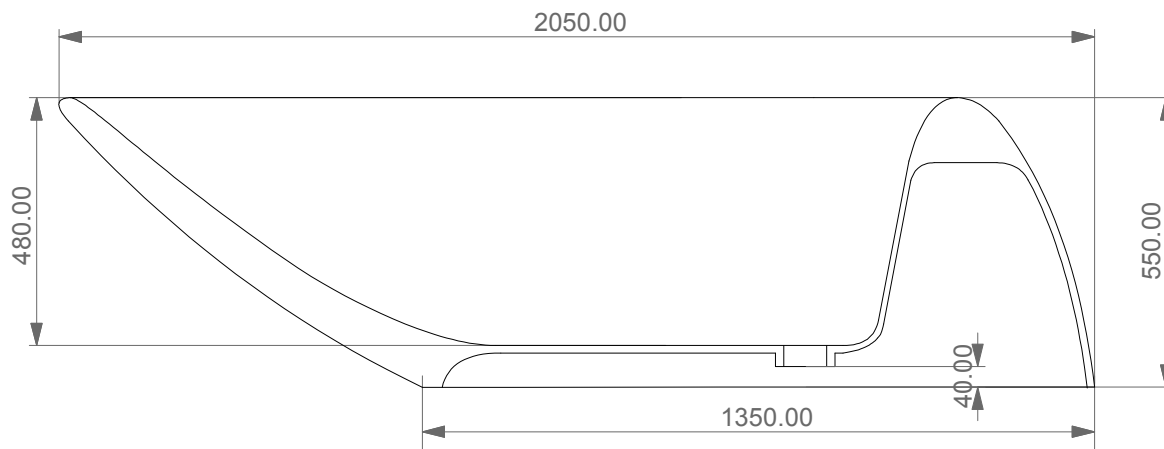

Vasca centro stanza in Pietraluce®  
 cm 205 senza troppopieno  
 Buthtub free standing in Pietraluce® cm 205  
 no overflow

TOP

LEFT SECTION

Designation  
 Vasca centro stanza in Pietraluce®  
 cm 205 senza troppopieno  
 Buthtub free standing in Pietraluce® cm 205  
 no overflow

Scale  
 1:10

cod. TOVA205

This drawing including the respectedata may neither be duplicated nor modified nor altered without the consent of GSG Ceramic Design. The use of the data/technical drawings take place at users own risk and under exclusion of any liability of GSG Ceramic Design. The dimensions are not binding; products are subject to changes. Measurement shown may be subjected to small variations or are indicative.