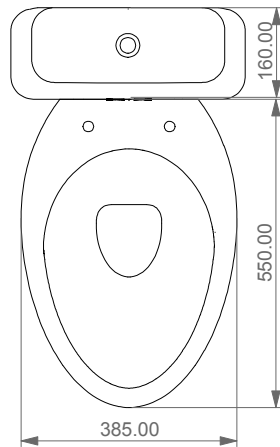

Con connessione eccentrica per scarico a suolo. ACS 102
With outlying drainage connector for floor trap. ACS 102

Con connessione per scarico a suolo. ACS 100
With drainage connector for floor trap. ACS 100

SECTION

TOP

REAR

raccordo entrata acqua
inlet water pipe

TOWC01SC Vaso a terra Touch scarico a parete
convertibile a pavimento con curva tecnica
Touch wc back to wall, wall drain suitable
for floor drain with technical elbow

TOCIMBL Cassetta a colonna per wc a terra Touch
Column cistern to suite for Touch wc back to wall

Designation Vaso monoblocco Touch Touch wc monoblock	
Scale 1:10	
cod. TOWC01SC - TOCIMBL	

This drawing including the respected data may neither be duplicated nor modified nor altered without the consent of GSG Ceramic Design. The use of the data/technical drawings take place at users own risk and under exclusion of any liability of GSG Ceramic Design. The dimensions are not binding; products are subject to changes. Measurement shown may be subjected to small variations or are indicative.