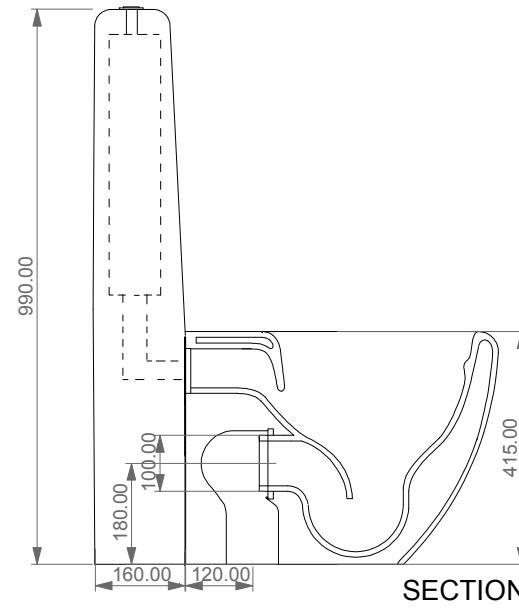

Con connessione eccentrica per scarico a suolo. ACS 102
With outlying drainage connector for floor trap. ACS 102

Con connessione per scarico a suolo. ACS 100
With drainage connector for floor trap. ACS 100

SECTION

TOP

REAR

raccordo entrata acqua
inlet water pipe

TOWC01SC Vaso a terra Touch scarico a parete
convertibile a pavimento con curva tecnica
Touch wc back to wall, wall drain suitable
for floor drain with technical elbow

TOCIMBL Cassetta a colonna per wc a terra Touch
Column cistern to suite for Touch wc back to wall

Designation Vaso monoblocco Touch Touch wc monoblock	
Scale 1:10	
cod. TOWC01SC - TOCIMBL	

This drawing including the respected data may neither be duplicated nor modified nor altered without the consent of GSG Ceramic Design. The use of the data/technical drawings take place at users own risk and under exclusion of any liability of GSG Ceramic Design. The dimensions are not binding; products are subject to changes. Measurement shown may be subjected to small variations or are indicative.