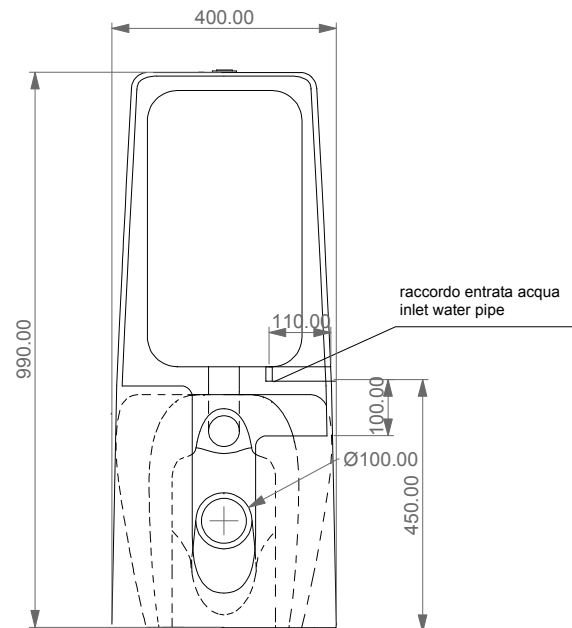

Con connessione eccentrica per scarico a suolo. ACS 102
With outlying drainage connector for floor trap. ACS 102

Con connessione per scarico a suolo. ACS 100
With drainage connector for floor trap. ACS 100

SECTION

TOP

REAR

raccordo entrata acqua
inlet water pipe

TOWC01SC Vaso a terra Touch scarico a parete
convertibile a pavimento con curva tecnica
Touch wc back to wall, wall drain suitable
for floor drain with technical elbow

TOCIMBL Cassetta a colonna per wc a terra Touch
Column cistern to suite for Touch wc back to wall

Designation Vaso monoblocco Touch Touch wc monoblock	
Scale 1:10	
cod. TOWC01SC - TOCIMBL	

This drawing including the respected data may neither be duplicated nor modified nor altered without the consent of GSG Ceramic Design. The use of the data/technical drawings take place at users own risk and under exclusion of any liability of GSG Ceramic Design. The dimensions are not binding; products are subject to changes. Measurement shown may be subjected to small variations or are indicative.