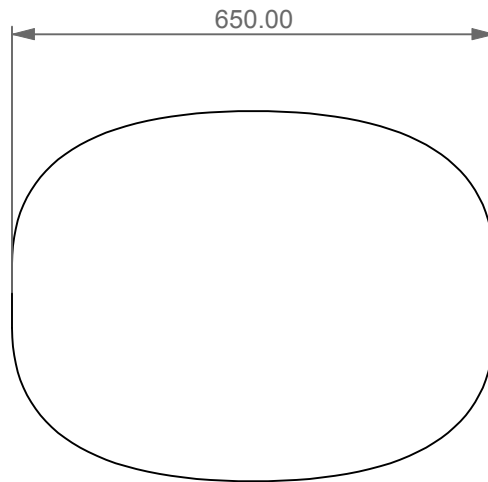

Specchio Flut cm. 65 retroilluminato
con luce a led fredda.
Flut mirror cm. 65 backlit
with cold led light.

FRONT

<p>Designation Specchio Flut cm. 65 retroilluminato con luce a led fredda. Flut mirror cm. 65 backlit with cold led light.</p>	
<p>Scale 1:10</p>	<p>This drawing including the respective data may neither be duplicated nor modified nor altered without the consent of GSG Ceramic Design. The use of the data/technical drawings take place at users own risk and under exclusion of any liability of GSG Ceramic Design. The dimensions are not binding; products are subject to changes. Measurement shown may be subjected to small variations or are indicative.</p>
<p>cod. FLSP65RI</p>	