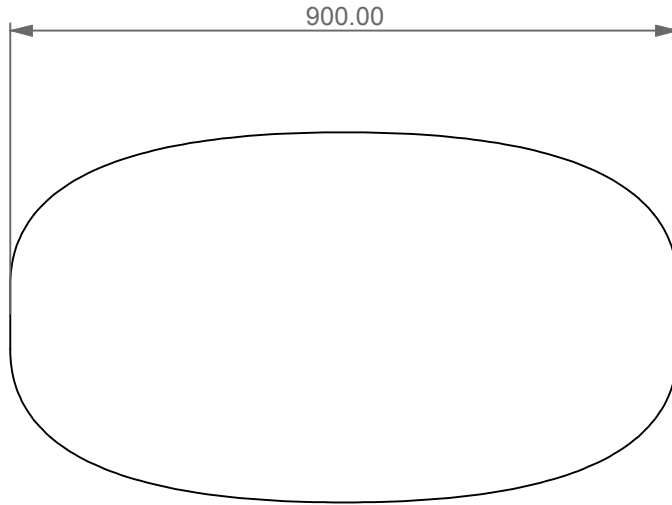

Specchio Flut cm. 90  
Flut mirror cm. 90

FRONT

Designation Specchio Flut cm. 90 Flut mirror cm. 90	<b>GSGI</b> CERAMIC DESIGN
Scale 1:10	This drawing including the respectedata may neither be duplicated nor modified nor altered without the consent of GSG Ceramic Design. The use of the data/technical drawings take place at users own risk and under exclusion of any liability of GSG Ceramic Design. The dimensions are not binding; products are subject to changes. Measurement shown may be subjected to small variations or are indicative.
cod. FLSP90	