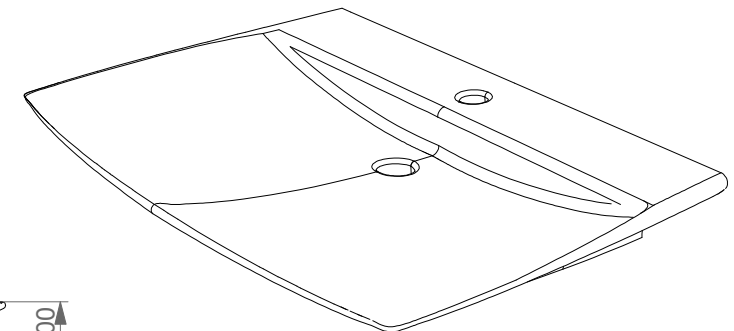

Lavabo Fly cm 75 monoforo
 (senza foro, tre fori su richiesta)
 Fly Washbasin cm 75 one hole
 (no hole, three holes on request)

FRONT

LEFT

TOP

SECTION

Designation
 Lavabo Fly cm 75 monoforo
 (senza foro, tre fori su richiesta)
 Fly Washbasin cm 75 one hole
 (no hole, three holes on request)

Scale
 1:10

cod. LAFLY

This drawing including the respected data may neither be duplicated nor modified nor altered without the consent of GSG Ceramic Design. The use of the data/technical drawings take place at users own risk and under exclusion of any liability of GSG Ceramic Design. The dimensions are not binding; products are subject to changes. Measurement shown may be subjected to small variations or are indicative.