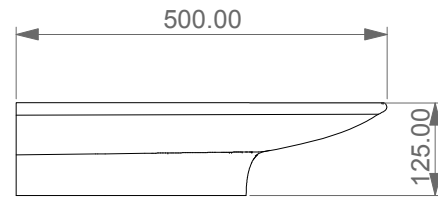

Lavabo Fly cm 75 monoforo
 (senza foro, tre fori su richiesta)
 Fly Washbasin cm 75 one hole
 (no hole, three holes on request)

FRONT

LEFT

TOP

SECTION

Designation
 Lavabo Fly cm 75 monoforo
 (senza foro, tre fori su richiesta)
 Fly Washbasin cm 75 one hole
 (no hole, three holes on request)

Scale
 1:10

cod. LAFLY

This drawing including the respected data may neither be duplicated nor modified nor altered without the consent of GSG Ceramic Design. The use of the data/technical drawings take place at users own risk and under exclusion of any liability of GSG Ceramic Design. The dimensions are not binding; products are subject to changes. Measurement shown may be subjected to small variations or are indicative.