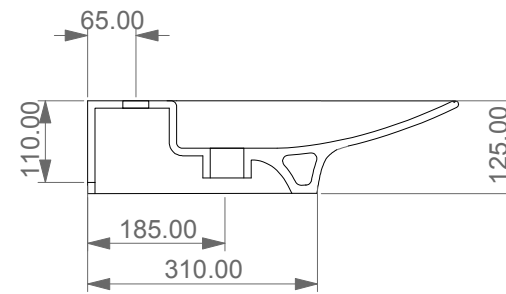

Lavabo Fly cm 75 monoforo
 (senza foro, tre fori su richiesta)
 Fly Washbasin cm 75 one hole
 (no hole, three holes on request)

FRONT

LEFT

TOP

SECTION

Designation
 Lavabo Fly cm 75 monoforo
 (senza foro, tre fori su richiesta)
 Fly Washbasin cm 75 one hole
 (no hole, three holes on request)

Scale
 1:10

cod. LAFLY

This drawing including the respected data may neither be duplicated nor modified nor altered without the consent of GSG Ceramic Design. The use of the data/technical drawings take place at users own risk and under exclusion of any liability of GSG Ceramic Design. The dimensions are not binding; products are subject to changes. Measurement shown may be subjected to small variations or are indicative.