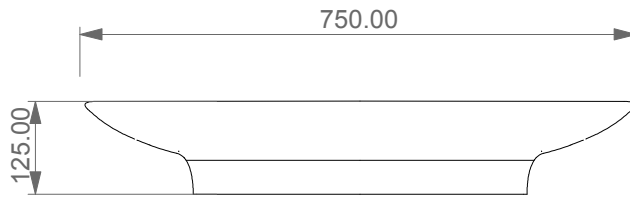

Lavabo Fly cm 75 monoforo
 (senza foro, tre fori su richiesta)
 Fly Washbasin cm 75 one hole
 (no hole, three holes on request)

FRONT

LEFT

TOP

SECTION

Designation
 Lavabo Fly cm 75 monoforo
 (senza foro, tre fori su richiesta)
 Fly Washbasin cm 75 one hole
 (no hole, three holes on request)

Scale
 1:10

cod. LAFLY

This drawing including the respected data may neither be duplicated nor modified nor altered without the consent of GSG Ceramic Design. The use of the data/technical drawings take place at users own risk and under exclusion of any liability of GSG Ceramic Design. The dimensions are not binding; products are subject to changes. Measurement shown may be subjected to small variations or are indicative.