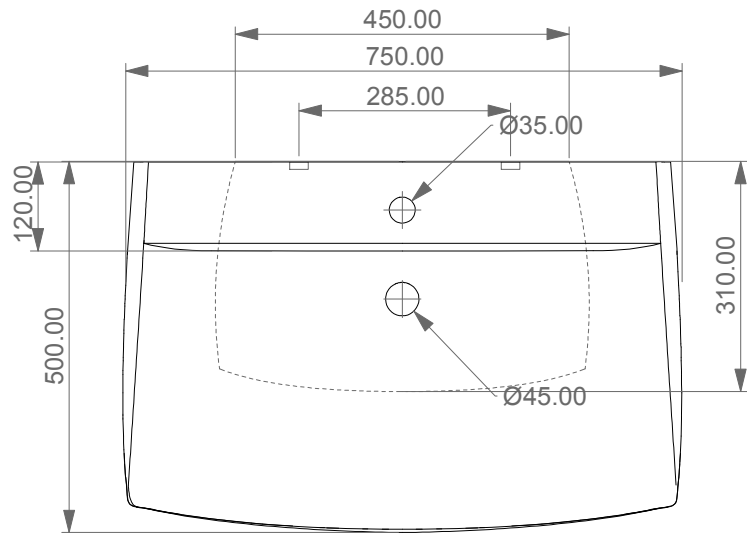

Lavabo Fly cm 75 monoforo
 (senza foro, tre fori su richiesta)
 Fly Washbasin cm 75 one hole
 (no hole, three holes on request)

FRONT

LEFT

TOP

SECTION

Designation
 Lavabo Fly cm 75 monoforo
 (senza foro, tre fori su richiesta)
 Fly Washbasin cm 75 one hole
 (no hole, three holes on request)

Scale
 1:10

cod. LAFLY

This drawing including the respected data may neither be duplicated nor modified nor altered without the consent of GSG Ceramic Design. The use of the data/technical drawings take place at users own risk and under exclusion of any liability of GSG Ceramic Design. The dimensions are not binding; products are subject to changes. Measurement shown may be subjected to small variations or are indicative.