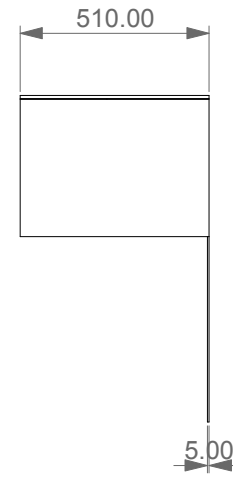

Mobile Cube sospeso in MDF

FRONT

LEFT

TOP

Designation Mobile Cube sospeso in MDF	 <p>This drawing including the respectedata may neither be duplicated nor modified nor altered without the consent of GSG Ceramic Design. The use of the data/technical drawings take place at users own risk and under exclusion of any liability of GSG Ceramic Design. The dimensions are not binding; products are subject to changes. Measurement shown may be subjected to small variations or are indicative.</p>
Scale 1:10	
cod. MOCU157LAOC	