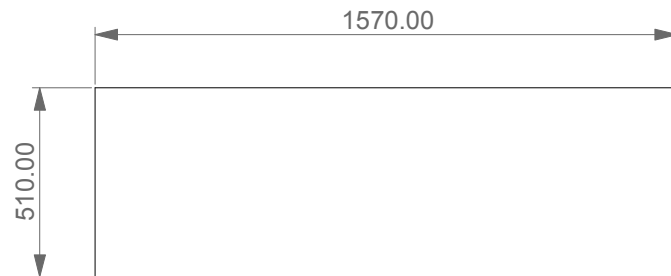

Mobile Cube sospeso in MDF

FRONT

LEFT

TOP

Designation Mobile Cube sospeso in MDF	 <p>This drawing including the respectedata may neither be duplicated nor modified nor altered without the consent of GSG Ceramic Design. The use of the data/technical drawings take place at users own risk and under exclusion of any liability of GSG Ceramic Design. The dimensions are not binding; products are subject to changes. Measurement shown may be subjected to small variations or are indicative.</p>
Scale 1:10	
cod. MOCU157LAOC	