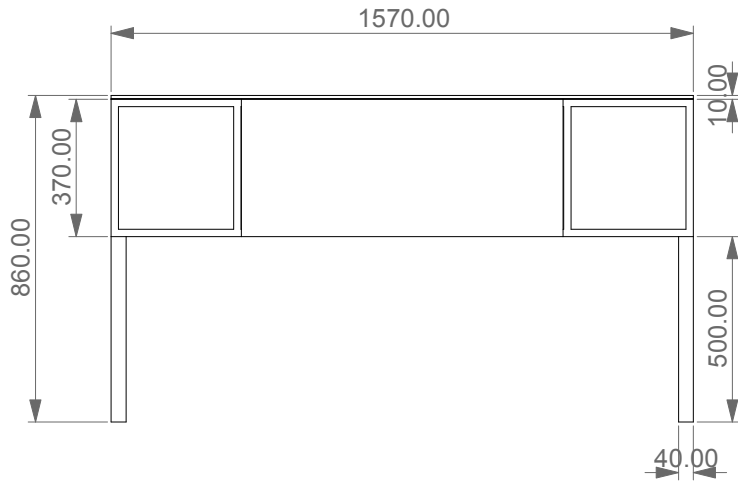

Mobile Cube sospeso in MDF

FRONT

LEFT

TOP

Designation Mobile Cube sospeso in MDF	 <p>This drawing including the respectedata may neither be duplicated nor modified nor altered without the consent of GSG Ceramic Design. The use of the data/technical drawings take place at users own risk and under exclusion of any liability of GSG Ceramic Design. The dimensions are not binding; products are subject to changes. Measurement shown may be subjected to small variations or are indicative.</p>
Scale 1:10	
cod. MOCU157LAOC	