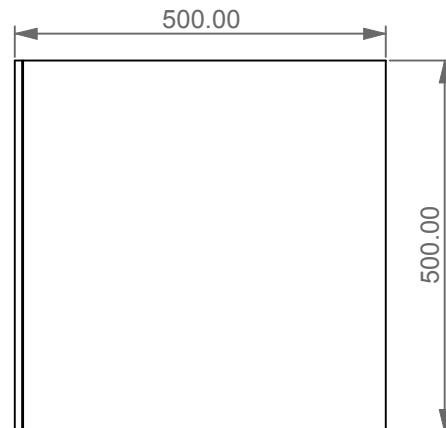

FRONT

TOP

LEFT

GSGI
CERAMIC DESIGN

Mobile in legno cm. 200x50h50
con 4 cassetti (2 interni e 2 a vista)
Wooden cabinet cm. 200x50h50
with 4 drawers (2 interior and 2 visible)

<p>Designation Mobile in legno cm. 200x50h50 con 4 cassetti (2 interni e 2 a vista) Wooden cabinet cm. 200x50h50 with 4 drawers (2 interior and 2 visible)</p>	<p>GSGI CERAMIC DESIGN</p>
<p>Scale 1:10</p>	<p>This drawing including the respected data may neither be duplicated nor modified nor altered without the consent of GSG Ceramic Design. The use of the data/technical drawings take place at users own risk and under exclusion of any liability of GSG Ceramic Design.</p>
<p>cod. MOLE200</p>	<p>The dimensions are not binding; products are subject to changes. Measurement shown may be subjected to small variations or are indicative.</p>