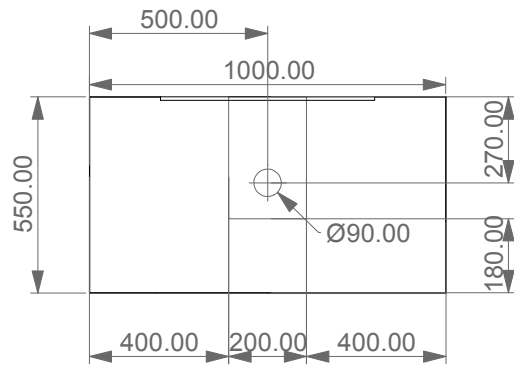

Mobile LONDRA in MDF cm. 100x55x40

FRONT

LEFT

TOP

Designation

Mobile LONDRA in MDF cm. 100x55x40

Scale

1:10

cod. MOLOCOMP

This drawing including the respected data may neither be duplicated nor modified nor altered without the consent of GSG Ceramic Design. The use of the data/technical drawings take place at users own risk and under exclusion of any liability of GSG Ceramic Design. The dimensions are not binding; products are subject to changes. Measurement shown may be subjected to small variations or are indicative.