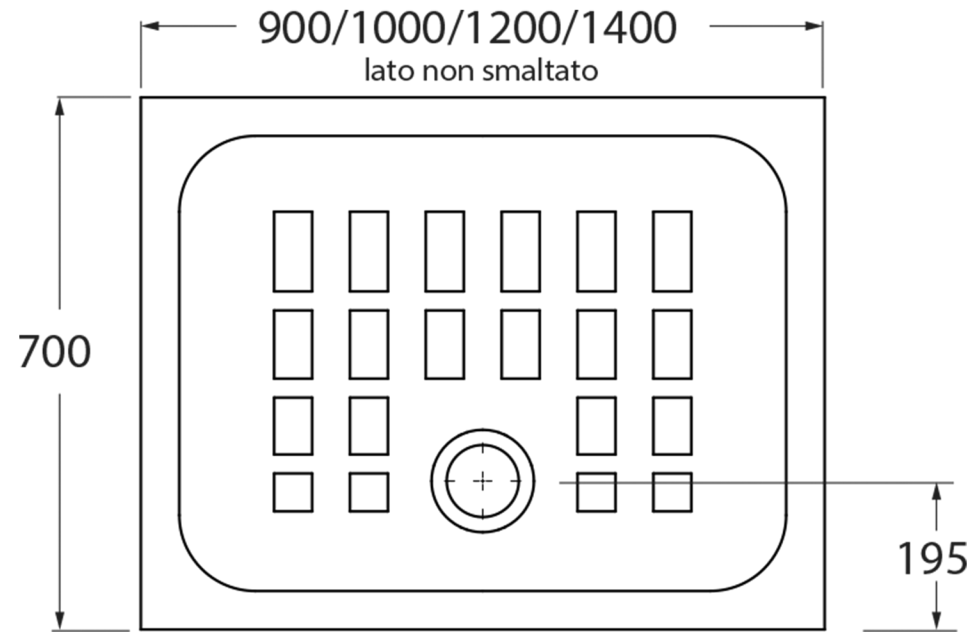

GSGI

CERAMIC DESIGN

Piatto Doccia Quadro cm 70x100x4
 Piletta di scarico non inclusa
 Shower Tray Quadro cm 70x100xh4
 Discharge waste not included.

Designation Piatto Doccia Quadro cm 70x100x4 Piletta di scarico non inclusa Shower Tray Quadro cm 70x100xh4 Discharge waste not included.	
Scale 1:10	This drawing including the respective data may neither be duplicated nor modified nor altered without the consent of GSG Ceramic Design. The use of the data/technical drawings take place at users own risk and under exclusion of any liability of GSG Ceramic Design. The dimensions are not binding; products are subject to changes. Measurement shown may be subjected to small variations or are indicative.
cod. QU70X100	