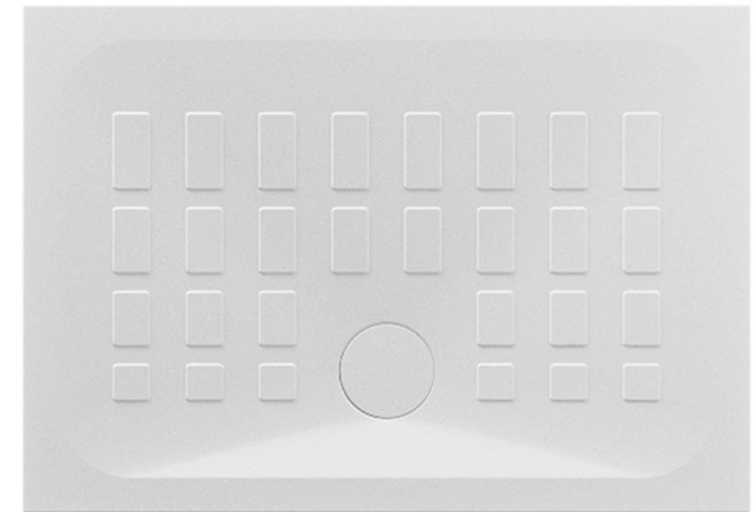

GSGI

CERAMIC DESIGN

Piatto Doccia Quadro cm 70x100x4
 Piletta di scarico non inclusa
 Shower Tray Quadro cm 70x100xh4
 Discharge waste not included.

Designation Piatto Doccia Quadro cm 70x100x4 Piletta di scarico non inclusa Shower Tray Quadro cm 70x100xh4 Discharge waste not included.	
Scale 1:10	This drawing including the respective data may neither be duplicated nor modified nor altered without the consent of GSG Ceramic Design. The use of the data/technical drawings take place at users own risk and under exclusion of any liability of GSG Ceramic Design. The dimensions are not binding; products are subject to changes. Measurement shown may be subjected to small variations or are indicative.
cod. QU70X100	