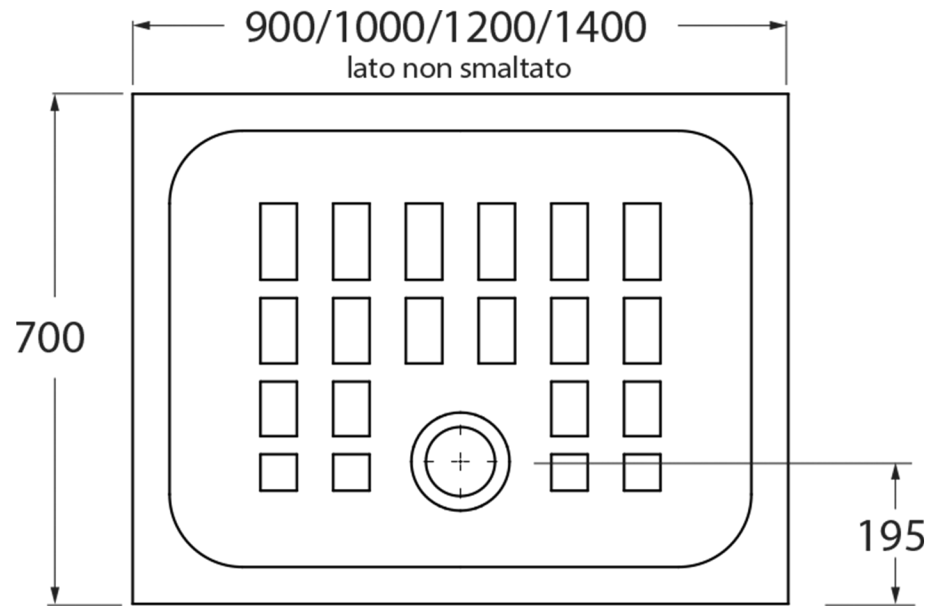

GSGI

CERAMIC DESIGN

Piatto Doccia Quadro cm 70x90x4
 Piletta di scarico non inclusa
 Shower Tray Quadro cm 70x90xh4
 Discharge waste not included.

Designation
 Piatto Doccia Quadro cm 70x90x4
 Piletta di scarico non inclusa
 Shower Tray Quadro cm 70x90xh4
 Discharge waste not included.

Scale
 1:10

cod. QU70X90

GSGI

CERAMIC DESIGN

This drawing including the respective data may neither be duplicated nor modified nor altered without the consent of GSG Ceramic Design. The use of the data/technical drawings take place at users own risk and under exclusion of any liability of GSG Ceramic Design. The dimensions are not binding; products are subject to changes. Measurement shown may be subjected to small variations or are indicative.