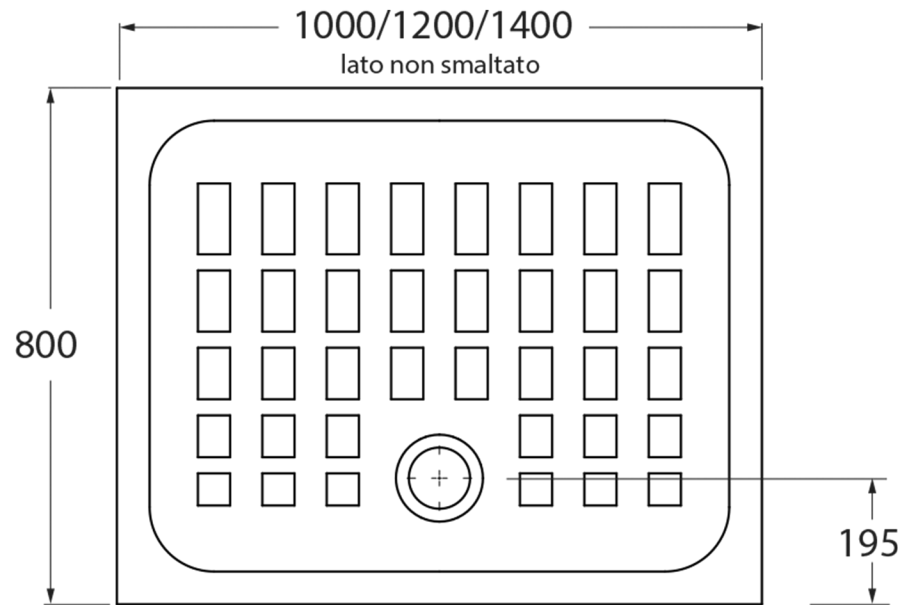

# GSG

CERAMIC DESIGN

Piatto Doccia Quadro cm 80x100x4  
 Piletta di scarico non inclusa  
 Shower Tray Quadro cm 80x100xh4  
 Discharge waste not included.

Designation  
 Piatto Doccia Quadro cm 80x100x4  
 Piletta di scarico non inclusa  
 Shower Tray Quadro cm 80x100xh4  
 Discharge waste not included.

# GSG

CERAMIC DESIGN

Scale  
 1:10

cod. QU80X100

This drawing including the respective data may neither be duplicated nor modified nor altered without the consent of GSG Ceramic Design. The use of the data/technical drawings take place at users own risk and under exclusion of any liability of GSG Ceramic Design. The dimensions are not binding; products are subject to changes. Measurement shown may be subjected to small variations or are indicative.