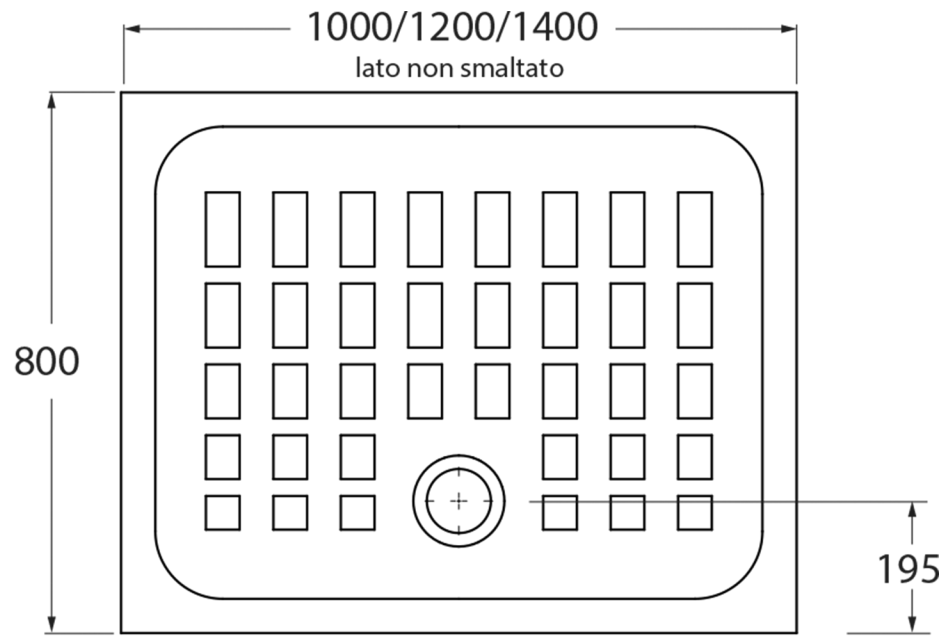

GSGI

CERAMIC DESIGN

Piatto Doccia Quadro cm 80x120x4
 Piletta di scarico non inclusa
 Shower Tray Quadro cm 80x120xh4
 Discharge waste not included.

Designation Piatto Doccia Quadro cm 80x120x4 Piletta di scarico non inclusa Shower Tray Quadro cm 80x120xh4 Discharge waste not included.	
Scale 1:10	This drawing including the respective data may neither be duplicated nor modified nor altered without the consent of GSG Ceramic Design. The use of the data/technical drawings take place at users own risk and under exclusion of any liability of GSG Ceramic Design. The dimensions are not binding; products are subject to changes. Measurement shown may be subjected to small variations or are indicative.
cod. QU80X120	