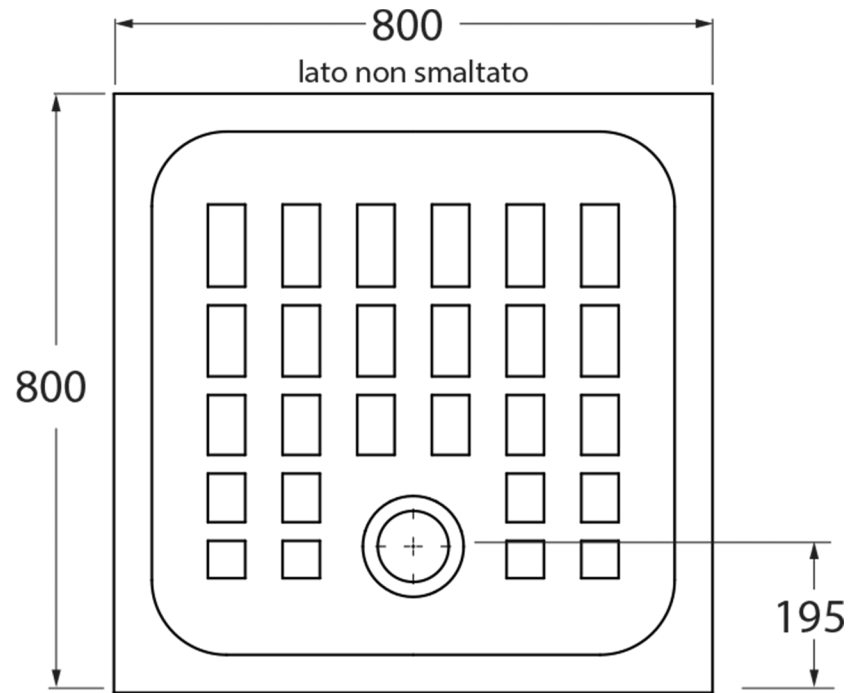

GSG

CERAMIC DESIGN

Piatto Doccia Quadro cm 80x80x4
 Piletta di scarico non inclusa
 Shower Tray Quadro cm 80x80xh4
 Discharge waste not included.

Designation
 Piatto Doccia Quadro cm 80x80x4
 Piletta di scarico non inclusa
 Shower Tray Quadro cm 80x80xh4
 Discharge waste not included.

Scale
 1:10

cod. QU80X80

GSG

CERAMIC DESIGN

This drawing including the respective data may neither be duplicated nor modified nor altered without the consent of GSG Ceramic Design. The use of the data/technical drawings take place at users own risk and under exclusion of any liability of GSG Ceramic Design. The dimensions are not binding; products are subject to changes. Measurement shown may be subjected to small variations or are indicative.