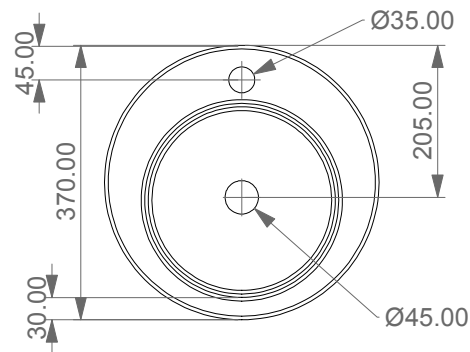

Lavabo Ring cm 37 monoforo
 (senza foro su richiesta)
 Ring Washbasin cm 37 one hole
 (no hole on request)

FRONT

LEFT

TOP

SECTION

Designation
 Lavabo Ring cm 37 monoforo
 (senza foro su richiesta)
 Ring Washbasin cm 37 one hole
 (no hole on request)

Scale
 1:10

cod. RILAV

This drawing including the respected data may neither be duplicated nor modified nor altered without the consent of GSG Ceramic Design. The use of the data/technical drawings take place at users own risk and under exclusion of any liability of GSG Ceramic Design. The dimensions are not binding; products are subject to changes. Measurement shown may be subjected to small variations or are indicative.