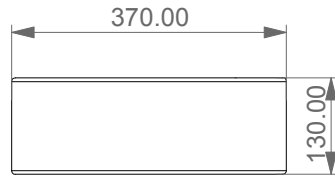

Lavabo Ring cm 37 monoforo
 (senza foro su richiesta)
 Ring Washbasin cm 37 one hole
 (no hole on request)

FRONT

LEFT

TOP

SECTION

Designation
 Lavabo Ring cm 37 monoforo
 (senza foro su richiesta)
 Ring Washbasin cm 37 one hole
 (no hole on request)

Scale
 1:10

cod. RILAV

This drawing including the respected data may neither be duplicated nor modified nor altered without the consent of GSG Ceramic Design. The use of the data/technical drawings take place at users own risk and under exclusion of any liability of GSG Ceramic Design. The dimensions are not binding; products are subject to changes. Measurement shown may be subjected to small variations or are indicative.