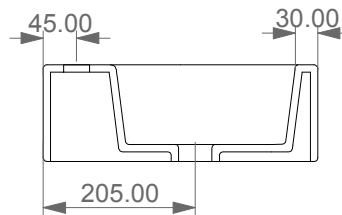

Lavabo Ring cm 37 monoforo
 (senza foro su richiesta)
 Ring Washbasin cm 37 one hole
 (no hole on request)

FRONT

LEFT

TOP

SECTION

Designation
 Lavabo Ring cm 37 monoforo
 (senza foro su richiesta)
 Ring Washbasin cm 37 one hole
 (no hole on request)

Scale
 1:10

cod. RILAV

This drawing including the respected data may neither be duplicated nor modified nor altered without the consent of GSG Ceramic Design. The use of the data/technical drawings take place at users own risk and under exclusion of any liability of GSG Ceramic Design. The dimensions are not binding; products are subject to changes. Measurement shown may be subjected to small variations or are indicative.