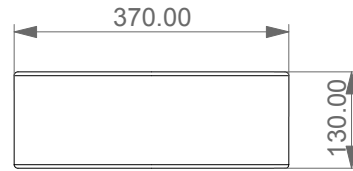

Lavabo Ring cm 37 monoforo
 (senza foro su richiesta)
 Ring Washbasin cm 37 one hole
 (no hole on request)

FRONT

LEFT

TOP

SECTION

Designation
 Lavabo Ring cm 37 monoforo
 (senza foro su richiesta)
 Ring Washbasin cm 37 one hole
 (no hole on request)

Scale
 1:10

cod. RILAV

This drawing including the respected data may neither be duplicated nor modified nor altered without the consent of GSG Ceramic Design. The use of the data/technical drawings take place at users own risk and under exclusion of any liability of GSG Ceramic Design. The dimensions are not binding; products are subject to changes. Measurement shown may be subjected to small variations or are indicative.