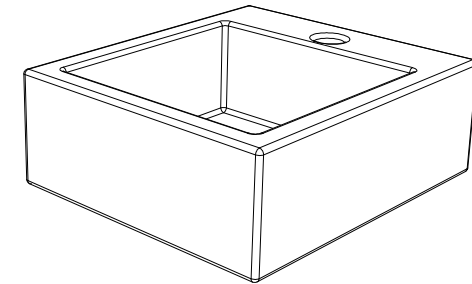

Lavabo Square cm 32 monoforo
 (senza foro su richiesta)
 Square Washbasin cm 32 one hole
 (no hole on request)

FRONT

LEFT

TOP

REAR

SECTION

Designation Lavabo Square cm 32 monoforo (senza foro su richiesta) Square Washbasin cm 32 one hole (no hole on request)

Scale 1:10

cod. SQUALAV

This drawing including the respectedata may neither be duplicated nor modified nor altered without the consent of GSG Ceramic Design. The use of the data/technical drawings take place at users own risk and under exclusion of any liability of GSG Ceramic Design. The dimensions are not binding; products are subject to changes. Measurement shown may be subjected to small variations or are indicative.