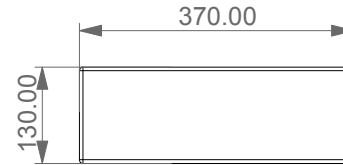

Lavabo Square cm 32 monoforo
 (senza foro su richiesta)
 Square Washbasin cm 32 one hole
 (no hole on request)

FRONT

LEFT

TOP

REAR

SECTION

Designation Lavabo Square cm 32 monoforo (senza foro su richiesta) Square Washbasin cm 32 one hole (no hole on request)

Scale 1:10

cod. SQUALAV

This drawing including the respectedata may neither be duplicated nor modified nor altered without the consent of GSG Ceramic Design. The use of the data/technical drawings take place at users own risk and under exclusion of any liability of GSG Ceramic Design. The dimensions are not binding; products are subject to changes. Measurement shown may be subjected to small variations or are indicative.