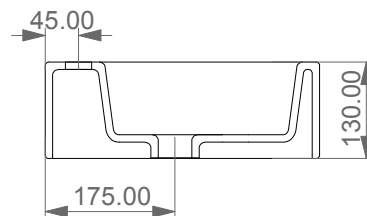

Lavabo Square cm 32 monoforo
 (senza foro su richiesta)
 Square Washbasin cm 32 one hole
 (no hole on request)

FRONT

LEFT

TOP

REAR

SECTION

Designation Lavabo Square cm 32 monoforo (senza foro su richiesta) Square Washbasin cm 32 one hole (no hole on request)

Scale 1:10

cod. SQUALAV

This drawing including the respectedata may neither be duplicated nor modified nor altered without the consent of GSG Ceramic Design. The use of the data/technical drawings take place at users own risk and under exclusion of any liability of GSG Ceramic Design. The dimensions are not binding; products are subject to changes. Measurement shown may be subjected to small variations or are indicative.