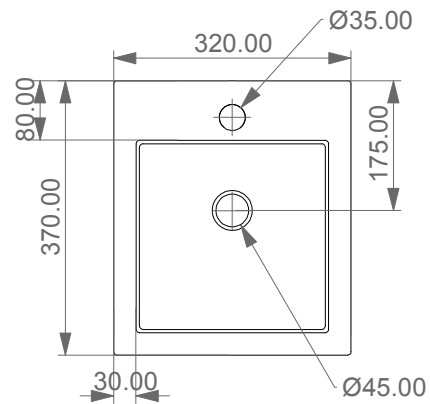

Lavabo Square cm 32 monoforo
 (senza foro su richiesta)
 Square Washbasin cm 32 one hole
 (no hole on request)

FRONT

LEFT

TOP

REAR

SECTION

Designation Lavabo Square cm 32 monoforo (senza foro su richiesta) Square Washbasin cm 32 one hole (no hole on request)

Scale 1:10

cod. SQUALAV

This drawing including the respectedata may neither be duplicated nor modified nor altered without the consent of GSG Ceramic Design. The use of the data/technical drawings take place at users own risk and under exclusion of any liability of GSG Ceramic Design. The dimensions are not binding; products are subject to changes. Measurement shown may be subjected to small variations or are indicative.