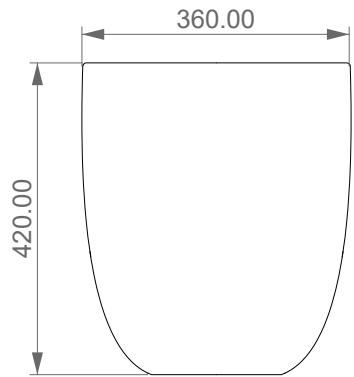

GSG
CERAMIC DESIGN

Bidet a terra Hit monoforo
(senza foro, tre fori su richiesta)
Hit bidet back to wall one hole
(no hole, three holes on request)

FRONT

LEFT

TOP

REAR

SECTION

Designation
Bidet a terra Hit monoforo
(senza foro, tre fori su richiesta)
Hit bidet back to wall one hole
(no hole, three holes on request)

Scale
1:10

cod. HIBI01

GSG
CERAMIC DESIGN

This drawing including the respective data may neither be duplicated nor modified nor altered without the consent of GSG Ceramic Design. The use of the data/technical drawings take place at users own risk and under exclusion of any liability of GSG Ceramic Design. The dimensions are not binding; products are subject to changes. Measurement shown may be subjected to small variations or are indicative.