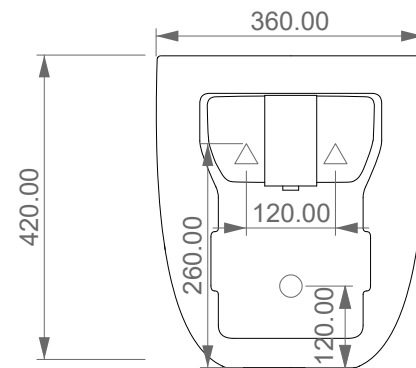

GSG
CERAMIC DESIGN

Bidet a terra Hit monoforo
(senza foro, tre fori su richiesta)
Hit bidet back to wall one hole
(no hole, three holes on request)

FRONT

LEFT

TOP

REAR

SECTION

Designation
Bidet a terra Hit monoforo
(senza foro, tre fori su richiesta)
Hit bidet back to wall one hole
(no hole, three holes on request)

Scale
1:10

cod. HIBI01

GSG
CERAMIC DESIGN

This drawing including the respective data may neither be duplicated nor modified nor altered without the consent of GSG Ceramic Design. The use of the data/technical drawings take place at users own risk and under exclusion of any liability of GSG Ceramic Design. The dimensions are not binding; products are subject to changes. Measurement shown may be subjected to small variations or are indicative.