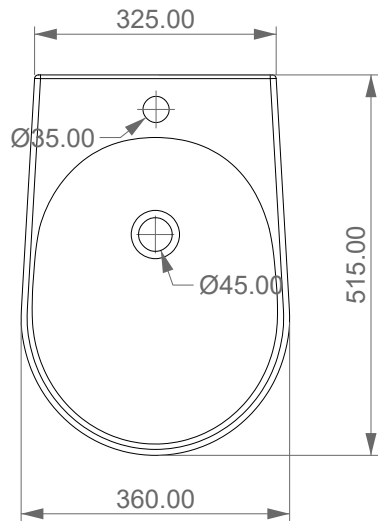

GSG
CERAMIC DESIGN

Bidet a terra Hit monoforo
(senza foro, tre fori su richiesta)
Hit bidet back to wall one hole
(no hole, three holes on request)

FRONT

LEFT

TOP

REAR

SECTION

Designation
Bidet a terra Hit monoforo
(senza foro, tre fori su richiesta)
Hit bidet back to wall one hole
(no hole, three holes on request)

Scale
1:10

cod. HIBI01

GSG
CERAMIC DESIGN

This drawing including the respective data may neither be duplicated nor modified nor altered without the consent of GSG Ceramic Design. The use of the data/technical drawings take place at users own risk and under exclusion of any liability of GSG Ceramic Design. The dimensions are not binding; products are subject to changes. Measurement shown may be subjected to small variations or are indicative.