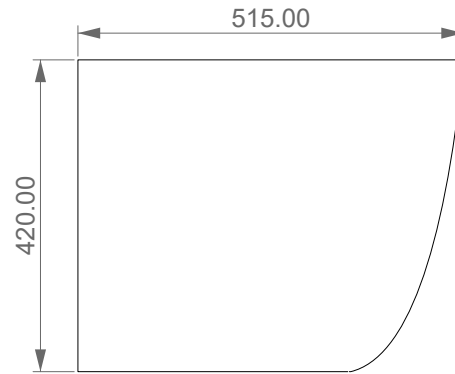

GSG
CERAMIC DESIGN

Bidet a terra Hit monoforo
(senza foro, tre fori su richiesta)
Hit bidet back to wall one hole
(no hole, three holes on request)

FRONT

LEFT

TOP

REAR

SECTION

Designation
Bidet a terra Hit monoforo
(senza foro, tre fori su richiesta)
Hit bidet back to wall one hole
(no hole, three holes on request)

Scale
1:10

cod. HIBI01

GSG
CERAMIC DESIGN

This drawing including the respective data may neither be duplicated nor modified nor altered without the consent of GSG Ceramic Design. The use of the data/technical drawings take place at users own risk and under exclusion of any liability of GSG Ceramic Design. The dimensions are not binding; products are subject to changes. Measurement shown may be subjected to small variations or are indicative.