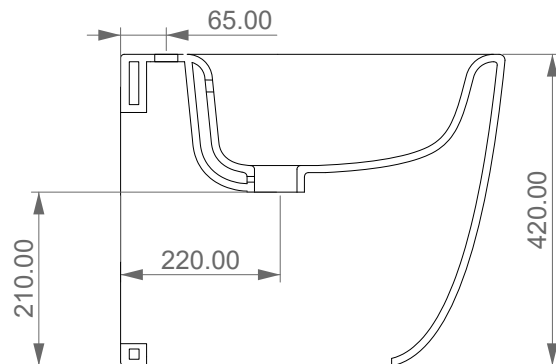

GSG
CERAMIC DESIGN

Bidet a terra Hit monoforo
(senza foro, tre fori su richiesta)
Hit bidet back to wall one hole
(no hole, three holes on request)

FRONT

LEFT

TOP

REAR

SECTION

Designation
Bidet a terra Hit monoforo
(senza foro, tre fori su richiesta)
Hit bidet back to wall one hole
(no hole, three holes on request)

Scale
1:10

cod. HIBI01

GSG
CERAMIC DESIGN

This drawing including the respective data may neither be duplicated nor modified nor altered without the consent of GSG Ceramic Design. The use of the data/technical drawings take place at users own risk and under exclusion of any liability of GSG Ceramic Design. The dimensions are not binding; products are subject to changes. Measurement shown may be subjected to small variations or are indicative.