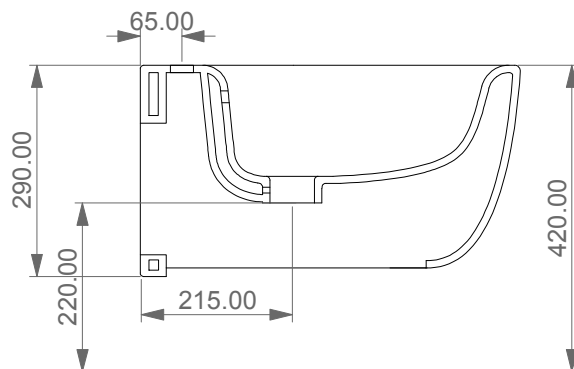

Bidet sospeso Hit monoforo  
 (senza foro su richiesta)  
 Hit bidet wall-hung one hole  
 (no hole on request)

FRONT

LEFT

TOP

REAR

SECTION

Designation Bidet sospeso Hit monoforo (senza foro su richiesta) Hit bidet wall-hung one hole (no hole on request)	
Scale 1:10	
cod. HIBISO	

This drawing including the respected data may neither be duplicated nor modified nor altered without the consent of GSG Ceramic Design. The use of the data/technical drawings take place at users own risk and under exclusion of any liability of GSG Ceramic Design. The dimensions are not binding; products are subject to changes. Measurement shown may be subjected to small variations or are indicative.