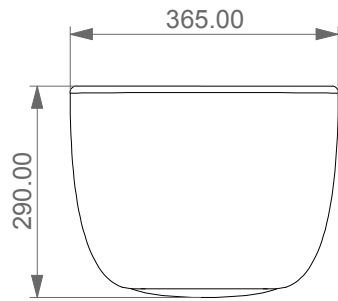

Bidet sospeso Hit monoforo  
 (senza foro su richiesta)  
 Hit bidet wall-hung one hole  
 (no hole on request)

FRONT

LEFT

TOP

REAR

SECTION

Designation Bidet sospeso Hit monoforo (senza foro su richiesta) Hit bidet wall-hung one hole (no hole on request)	
Scale 1:10	
cod. HIBISO	

This drawing including the respected data may neither be duplicated nor modified nor altered without the consent of GSG Ceramic Design. The use of the data/technical drawings take place at users own risk and under exclusion of any liability of GSG Ceramic Design. The dimensions are not binding; products are subject to changes. Measurement shown may be subjected to small variations or are indicative.