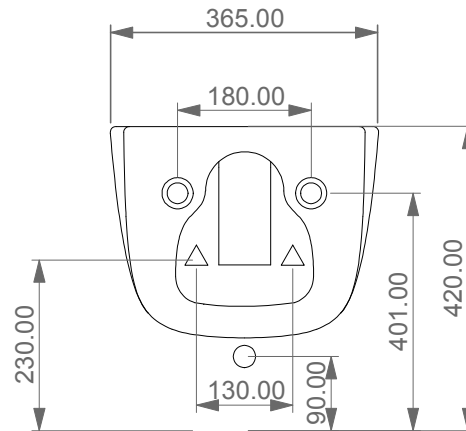

Bidet sospeso Hit monoforo  
 (senza foro su richiesta)  
 Hit bidet wall-hung one hole  
 (no hole on request)

FRONT

LEFT

TOP

REAR

SECTION

Designation Bidet sospeso Hit monoforo (senza foro su richiesta) Hit bidet wall-hung one hole (no hole on request)	
Scale 1:10	
cod. HIBISO	

This drawing including the respected data may neither be duplicated nor modified nor altered without the consent of GSG Ceramic Design. The use of the data/technical drawings take place at users own risk and under exclusion of any liability of GSG Ceramic Design. The dimensions are not binding; products are subject to changes. Measurement shown may be subjected to small variations or are indicative.