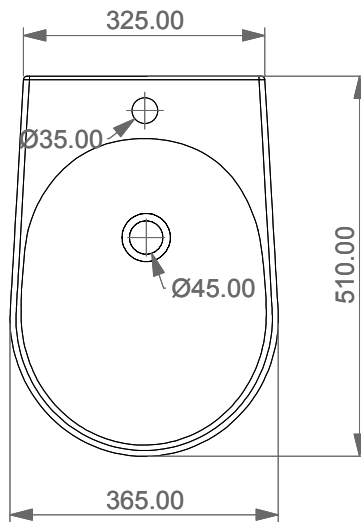

Bidet sospeso Hit monoforo  
 (senza foro su richiesta)  
 Hit bidet wall-hung one hole  
 (no hole on request)

FRONT

LEFT

TOP

REAR

SECTION

Designation Bidet sospeso Hit monoforo (senza foro su richiesta) Hit bidet wall-hung one hole (no hole on request)	
Scale 1:10	
cod. HIBISO	

This drawing including the respected data may neither be duplicated nor modified nor altered without the consent of GSG Ceramic Design. The use of the data/technical drawings take place at users own risk and under exclusion of any liability of GSG Ceramic Design. The dimensions are not binding; products are subject to changes. Measurement shown may be subjected to small variations or are indicative.